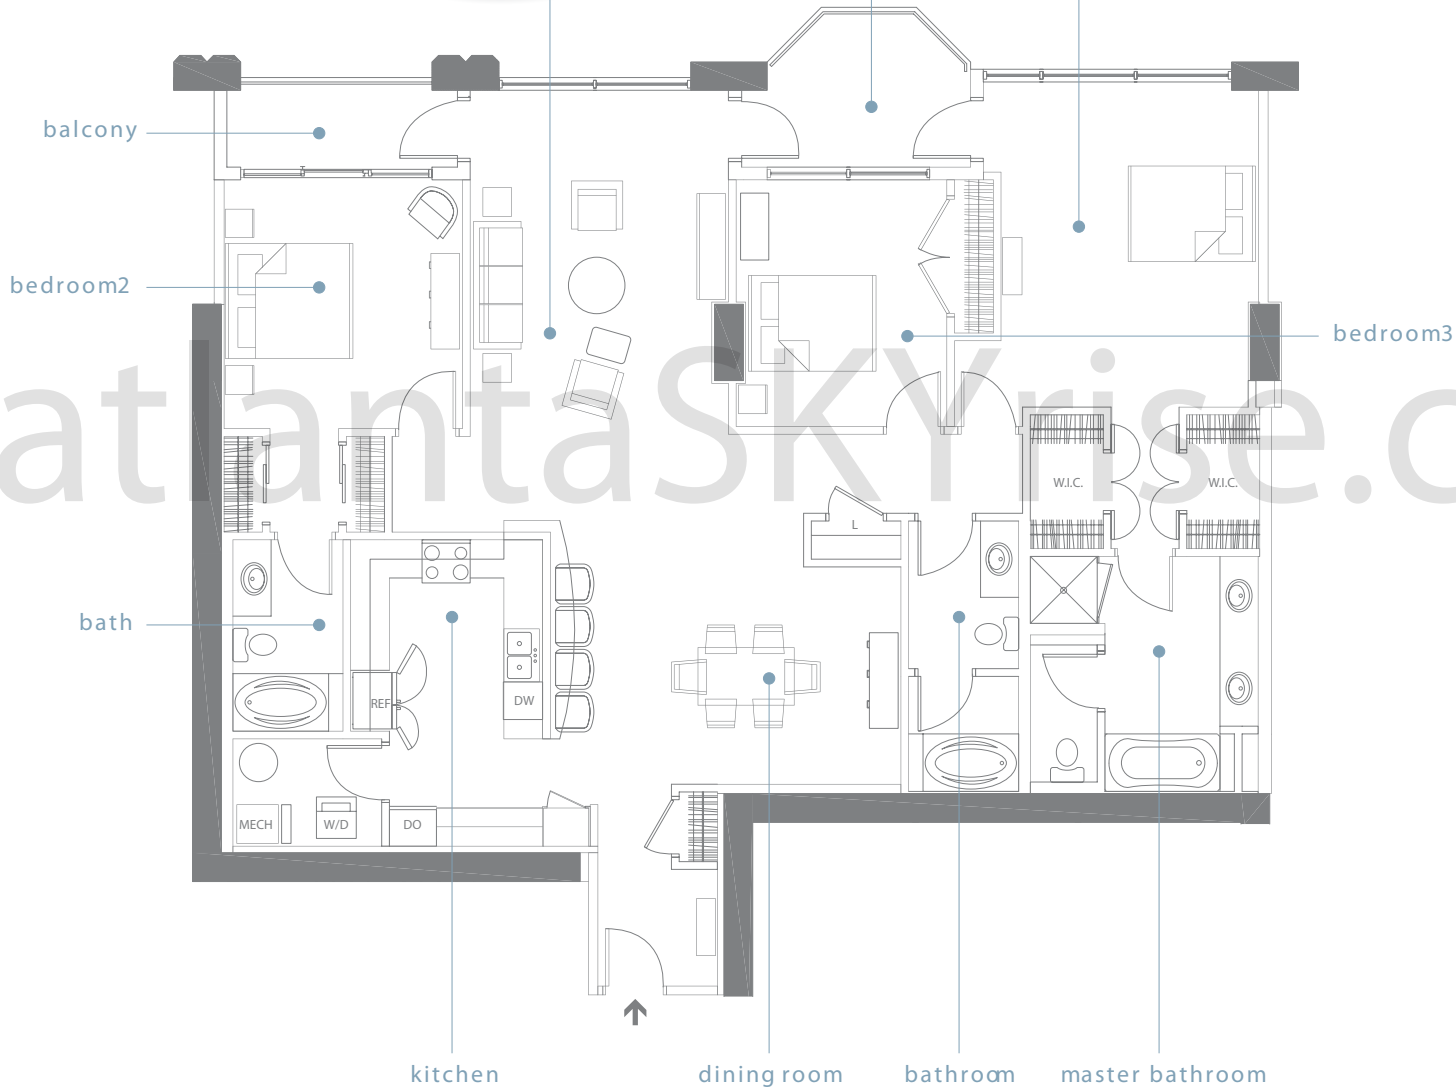

Residence Three C
 3 bedroom ■ 3 bath ■ 2092 interior square feet

atlanta**SKY**rise®
 Atlanta Luxury Condos

floor 24

floor 22-23