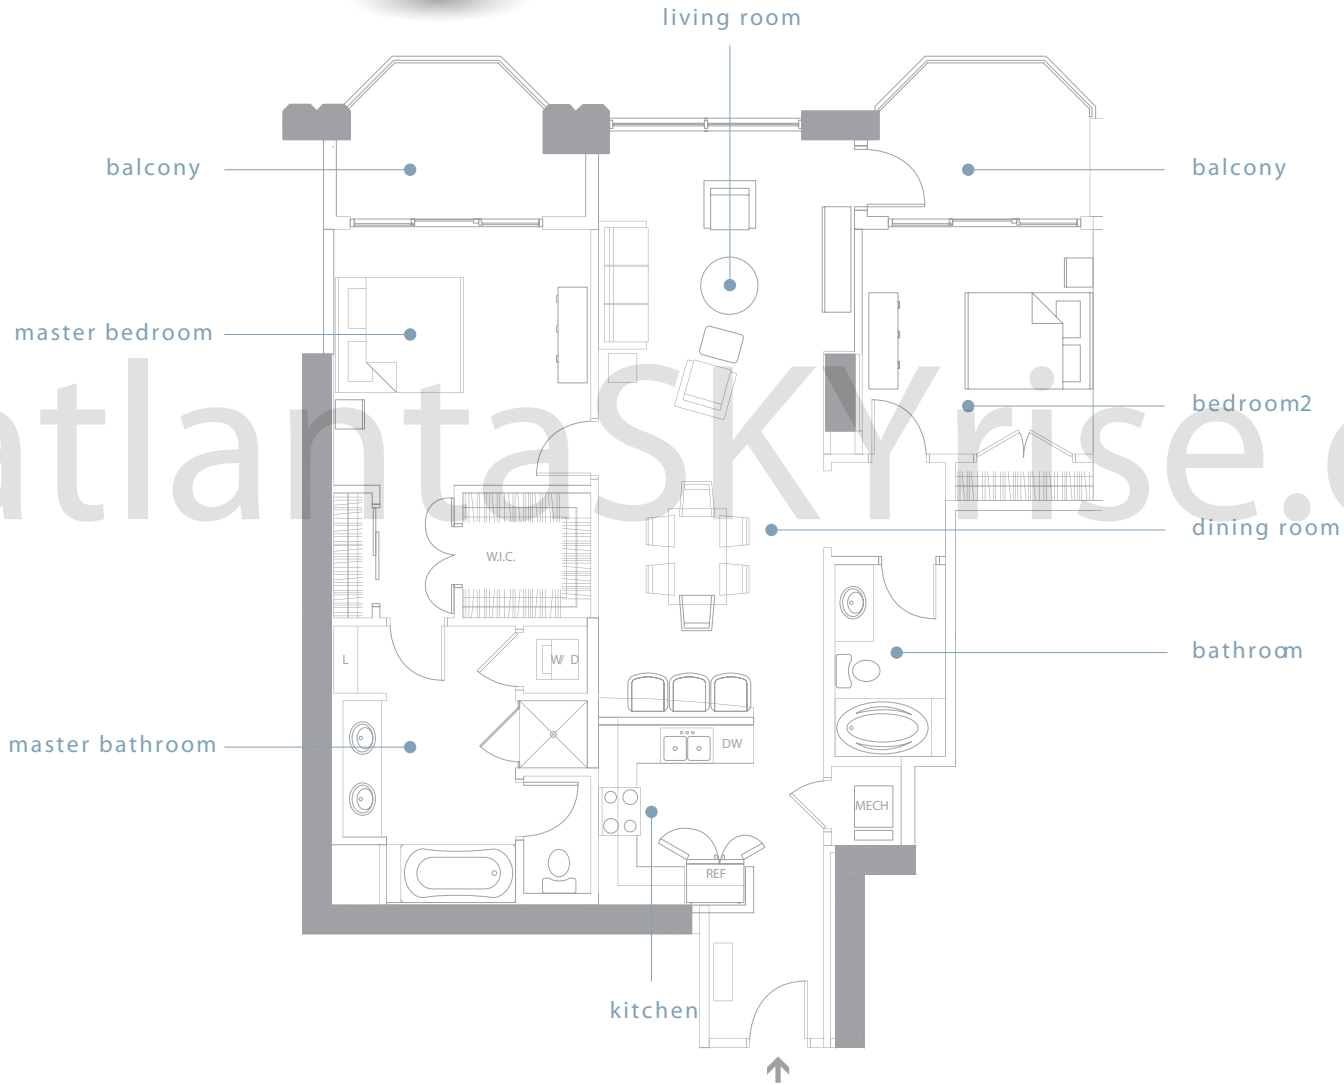

Residence Three
 2 bedroom ■ 2 bath ■ 1389 interior square feet

atlantaSKYrise®
 Atlanta Luxury Condos

floor 7-21

floor 5

floor 4

floor 3

atlantaSKYrise.com