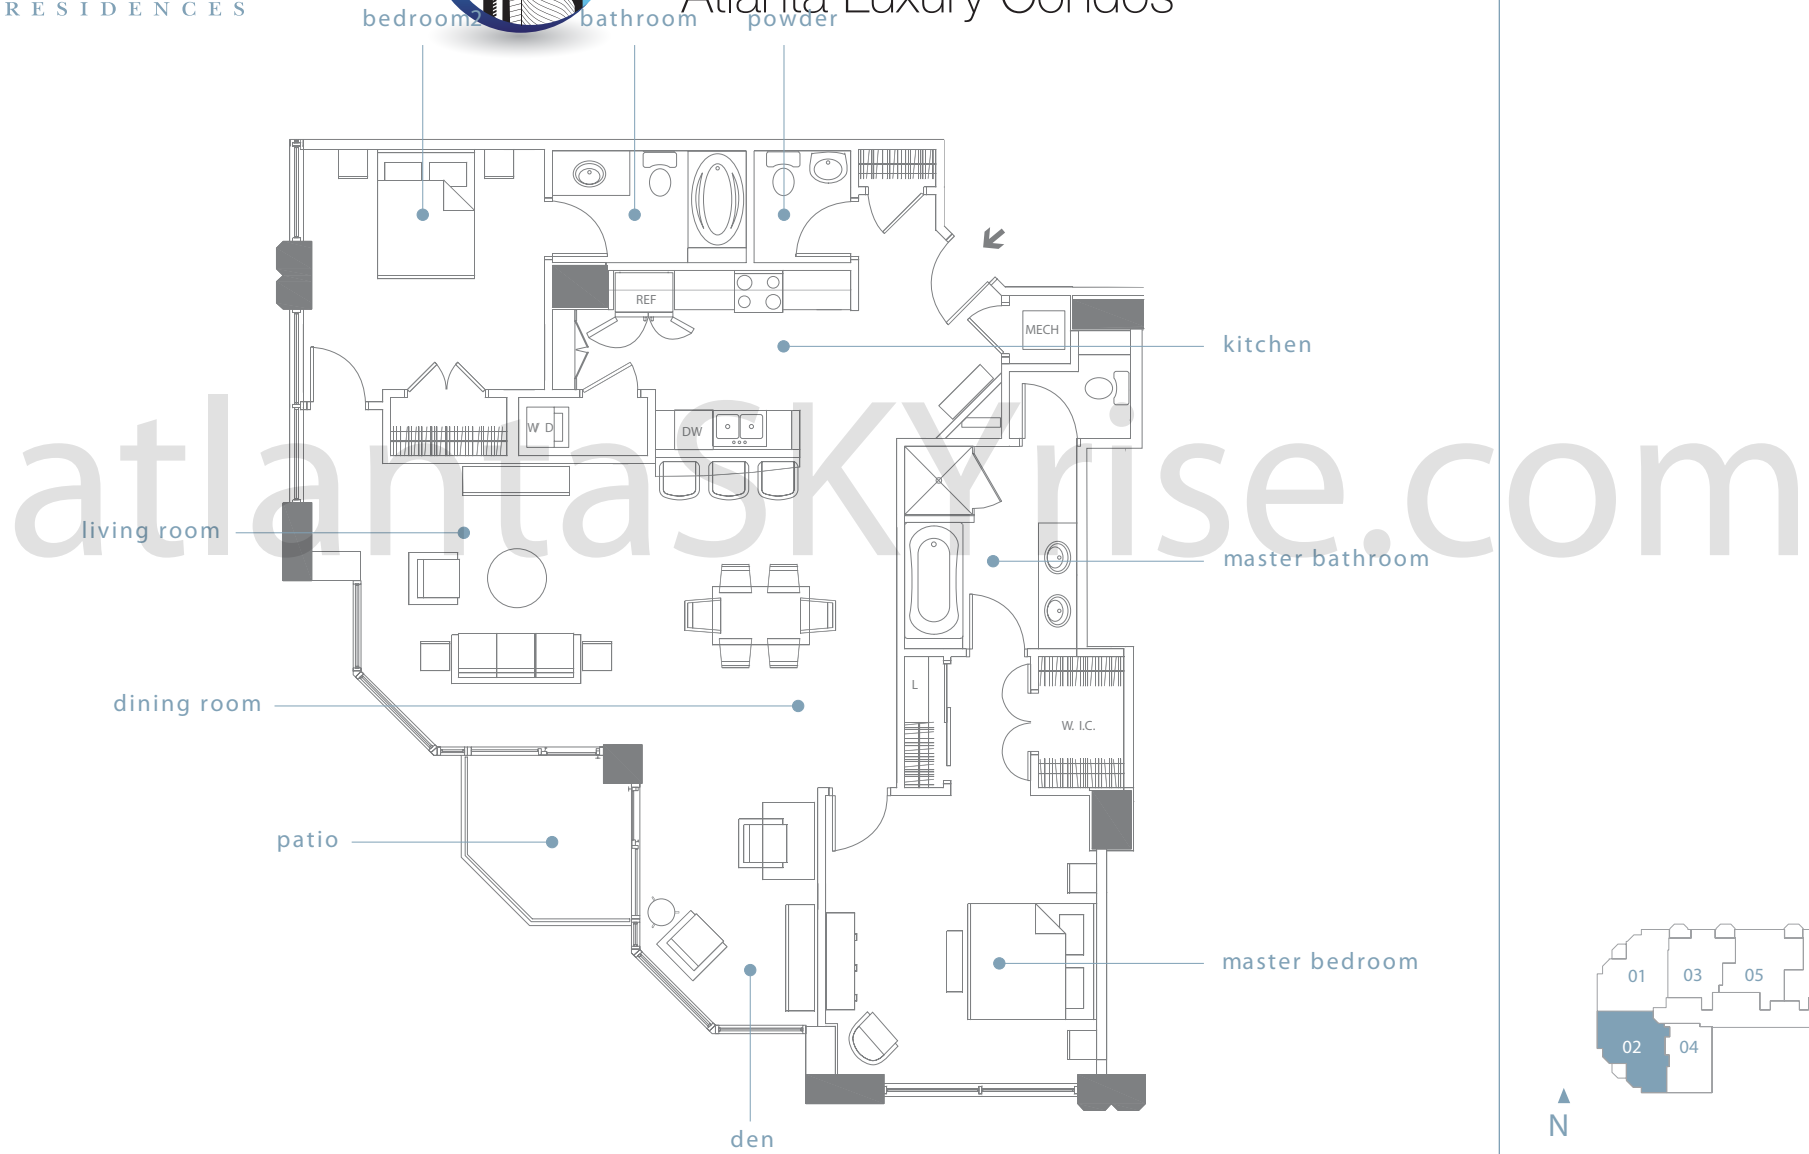

Residence Two A  
 2 bedroom ▪ 2 1/2 bath ▪ den ▪ 1623 interior square feet

atlanta**SKY**rise®  
 Atlanta Luxury Condos

floor 3