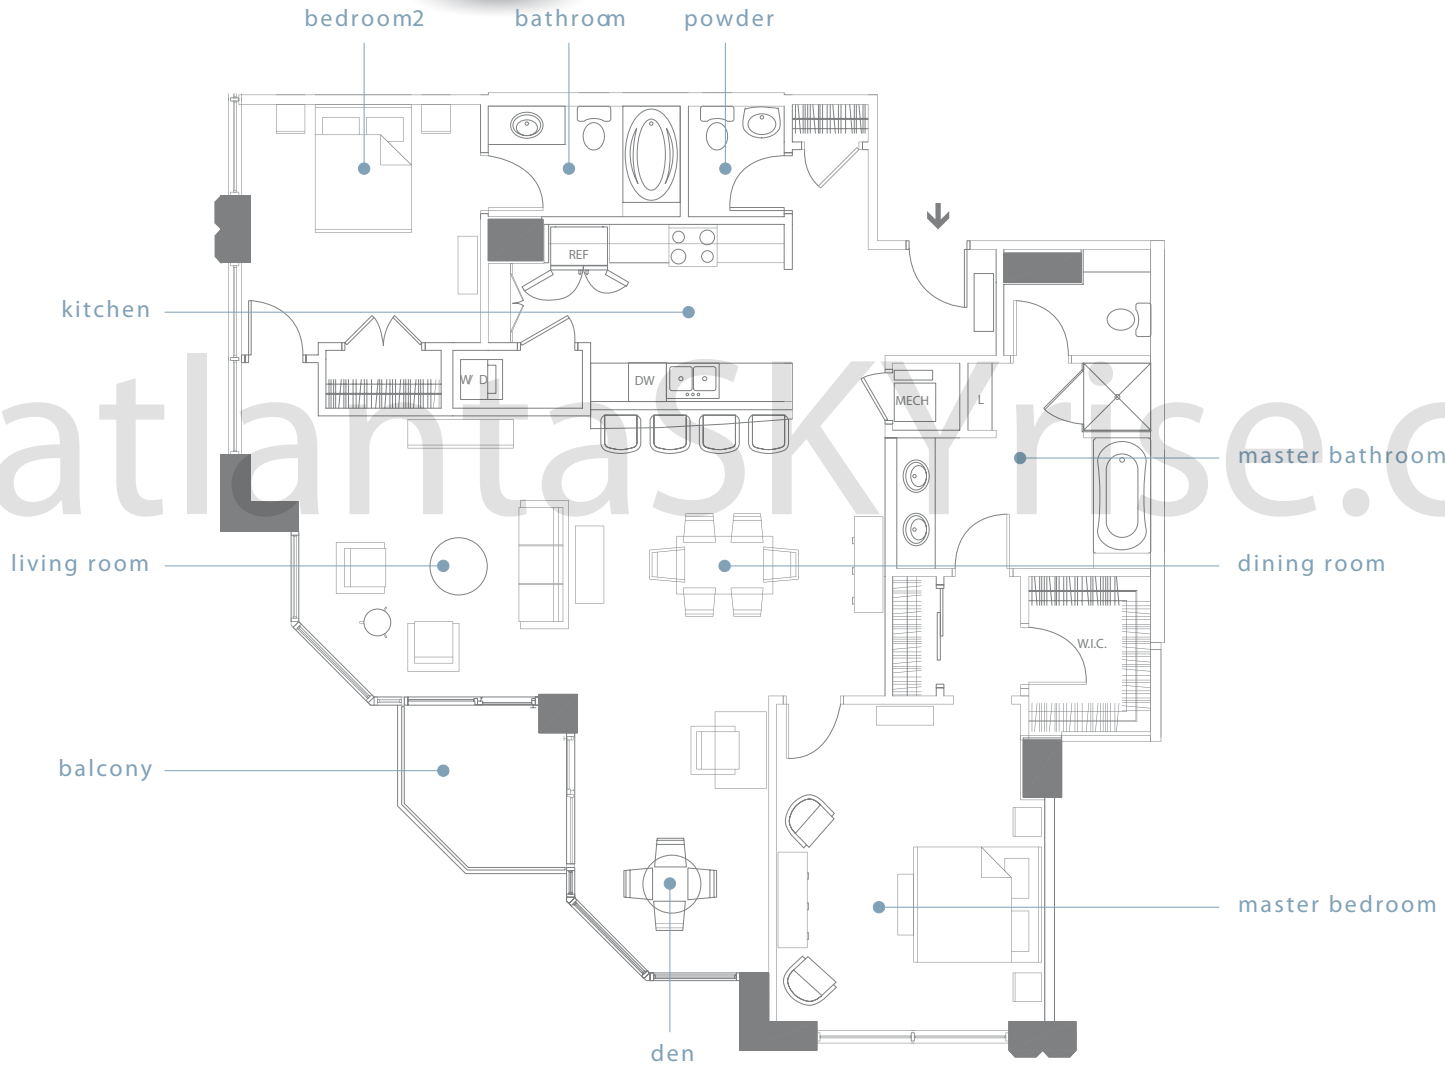

Residence Two

2 bedroom ■ 2 1/2 bath ■ den ■ 1794 interior square feet

atlantaSKYrise®

Atlanta Luxury Condos

floor 7-21

floor 6

floor 5

floor 4