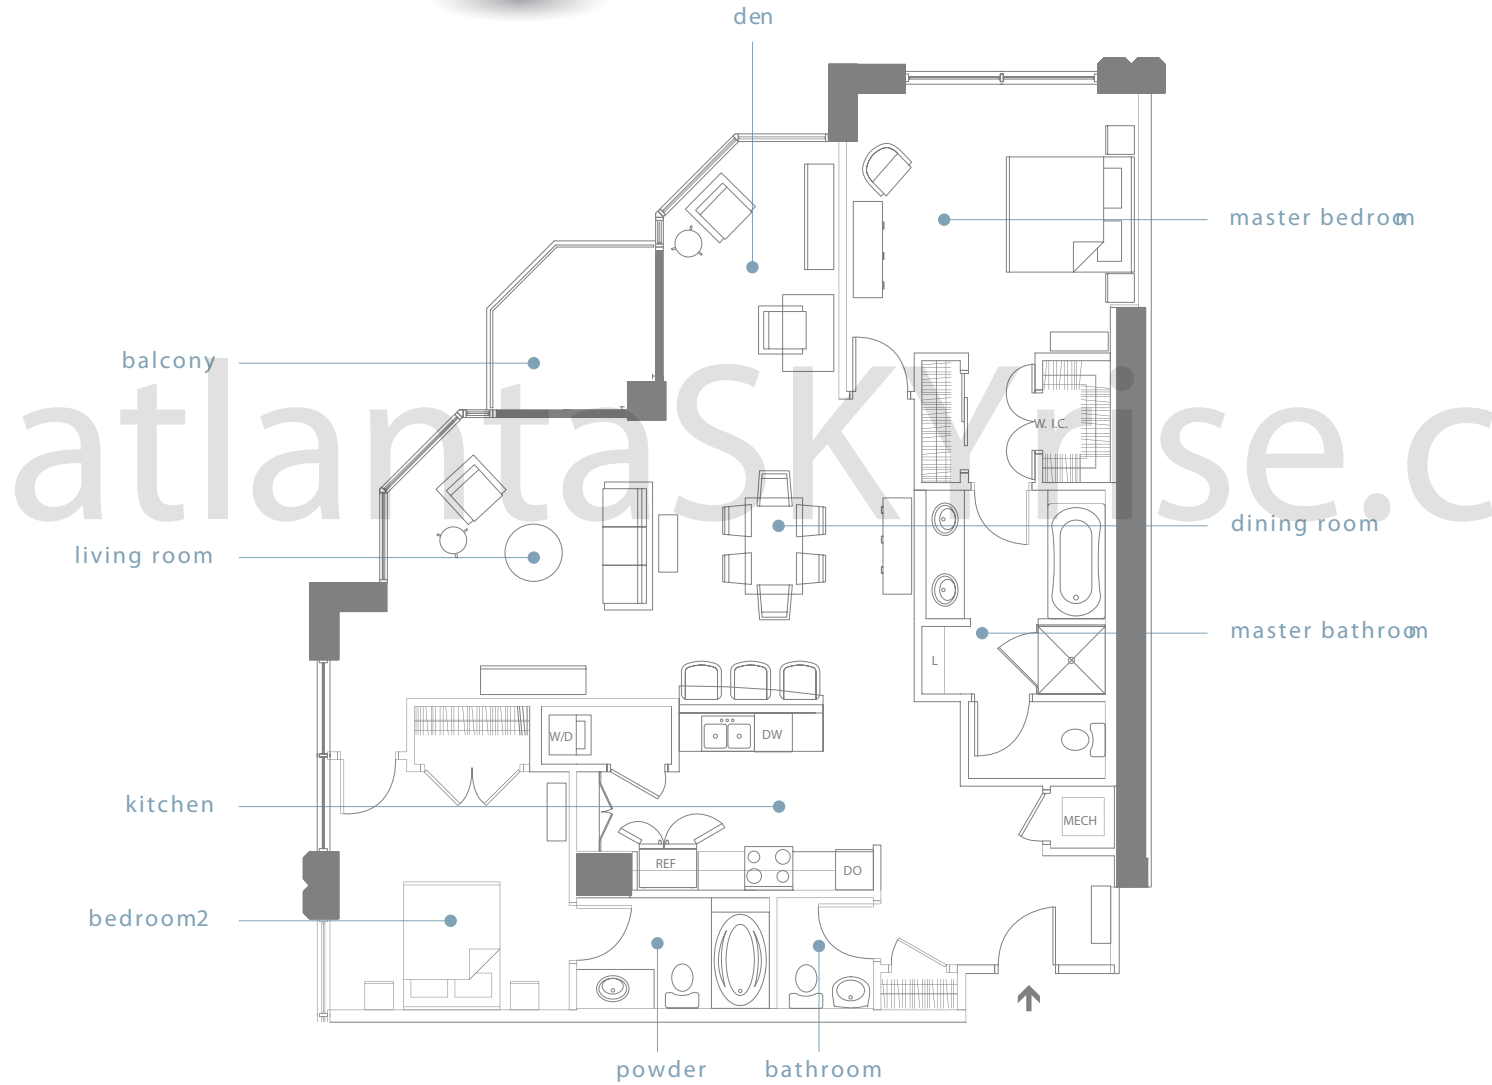

Residence One CA  
 2 bedroom ■ 2 1/2 bath ■ den ■ 1680 interior square feet

atlanta**SKY**rise®  
 Atlanta Luxury Condos

atlantaSKYrise.com

floor 24

floor 22-23