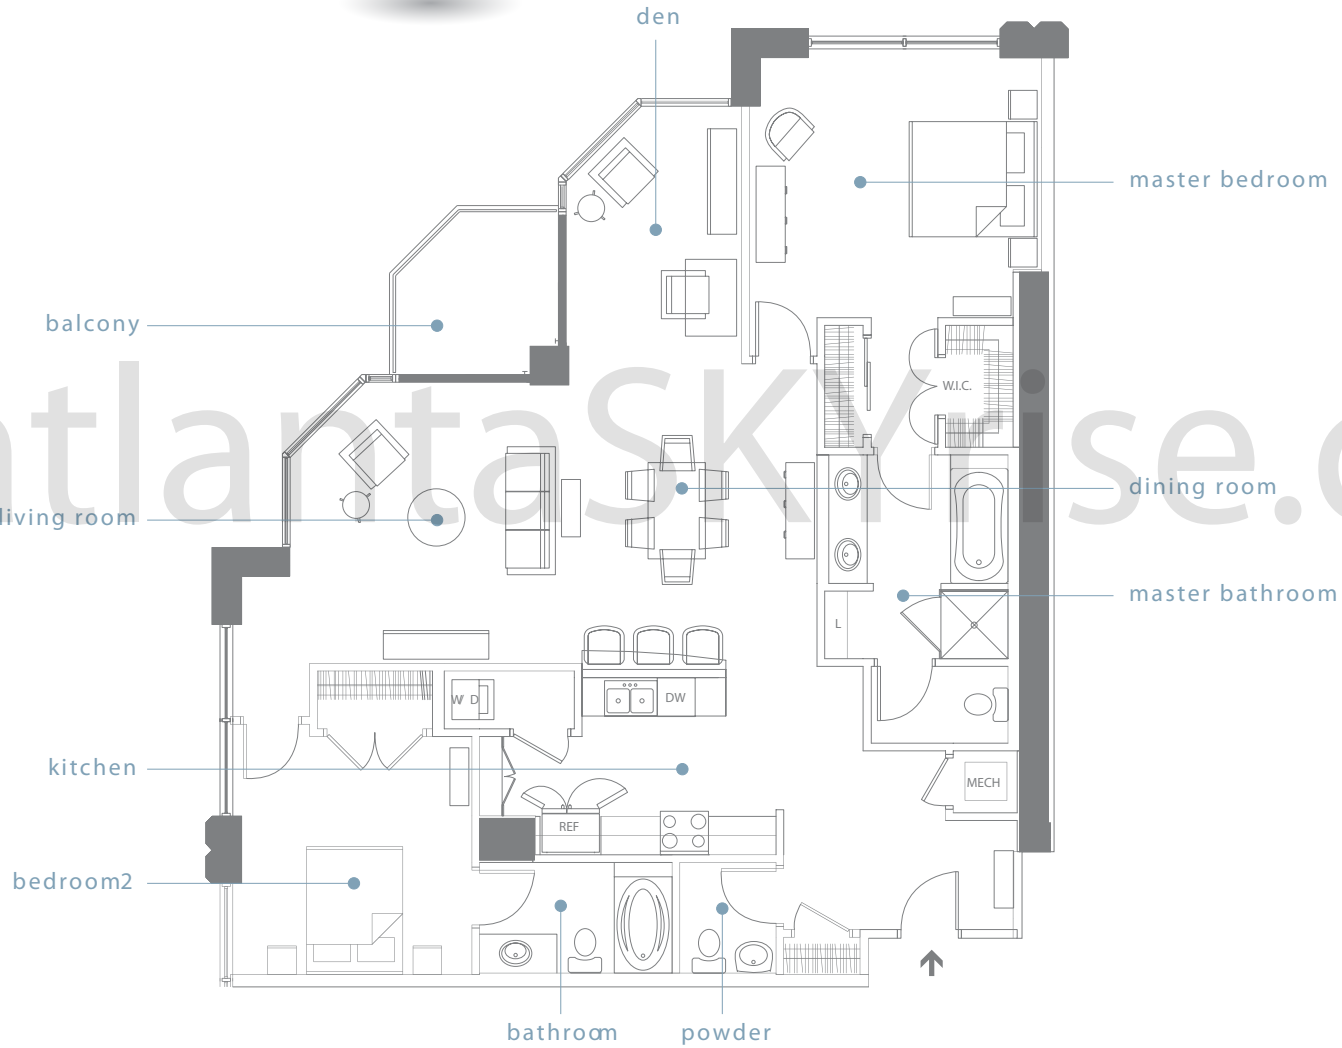

**Residence One**  
 2 bedroom ■ 2 1/2 bath ■ den ■ 1680 interior square feet

**atlantaSKYrise®**  
 Atlanta Luxury Condos

floor 7-21

floor 6

floor 5

floor 4

floor 3