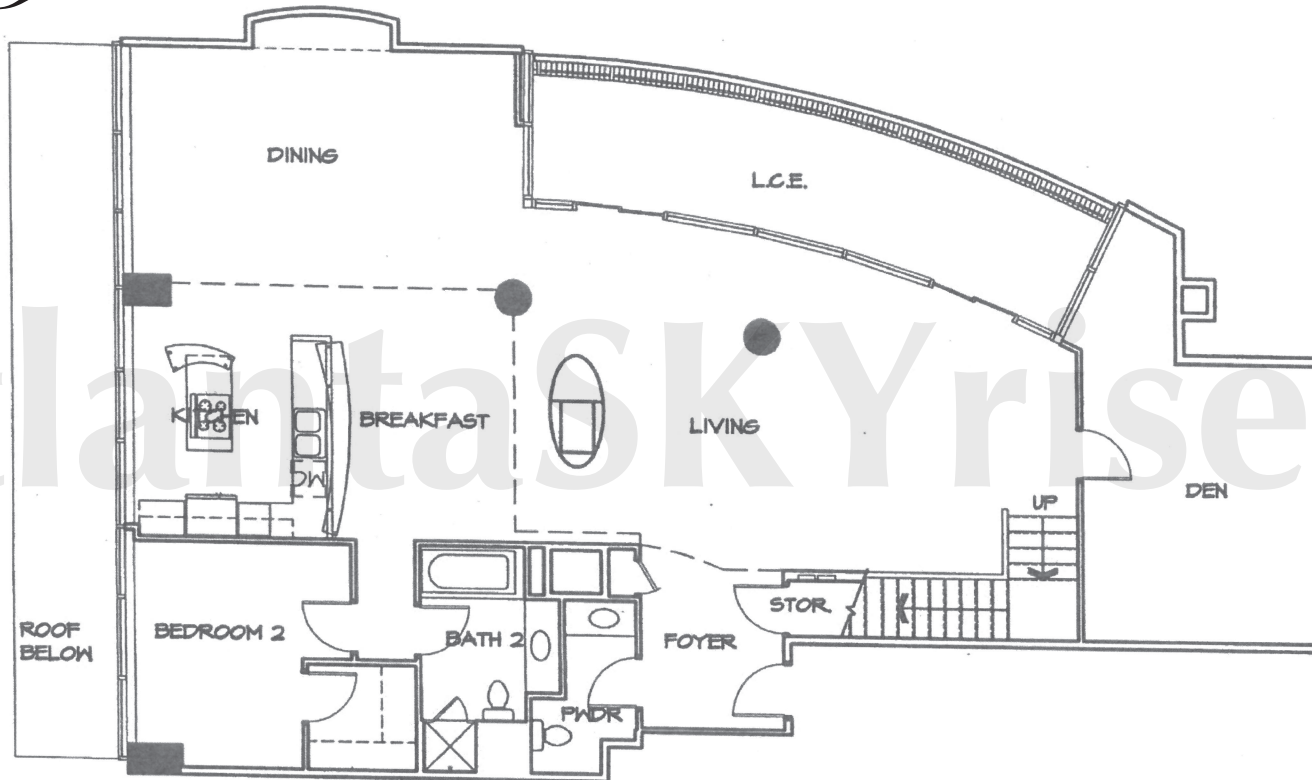

Buckhead Grand

condominium

atlanta**SKY**rise®
Atlanta Luxury Condos

1 1ST FLOOR PLAN - UNIT TYPE 'N'

SCALE 3/32" = 1'-0"
2 BEDROOM, 2 1/2 BATH WITH DEN

These floor plans and the dimensions shown hereon are only approximations. Any Potential Purchaser who is concerned about any representations regarding the floor plans should do his/her own investigation as to the dimensions, measurements and square footage of the Unit.

UNITS: 3601

2150 SQ. FT. UNIT GROSS 1ST FLR
275 SQ. FT. BALC
2425 SQ. FT. UNIT GROSS 1ST FLR
950 SQ. FT. LOFT GROSS
3375 SQ. FT. TOTAL UNIT GROSS

2034 SQ. FT. UNIT NET 1ST FLR
840 SQ. FT. LOFT NET
2874 SQ. FT. TOTAL NET