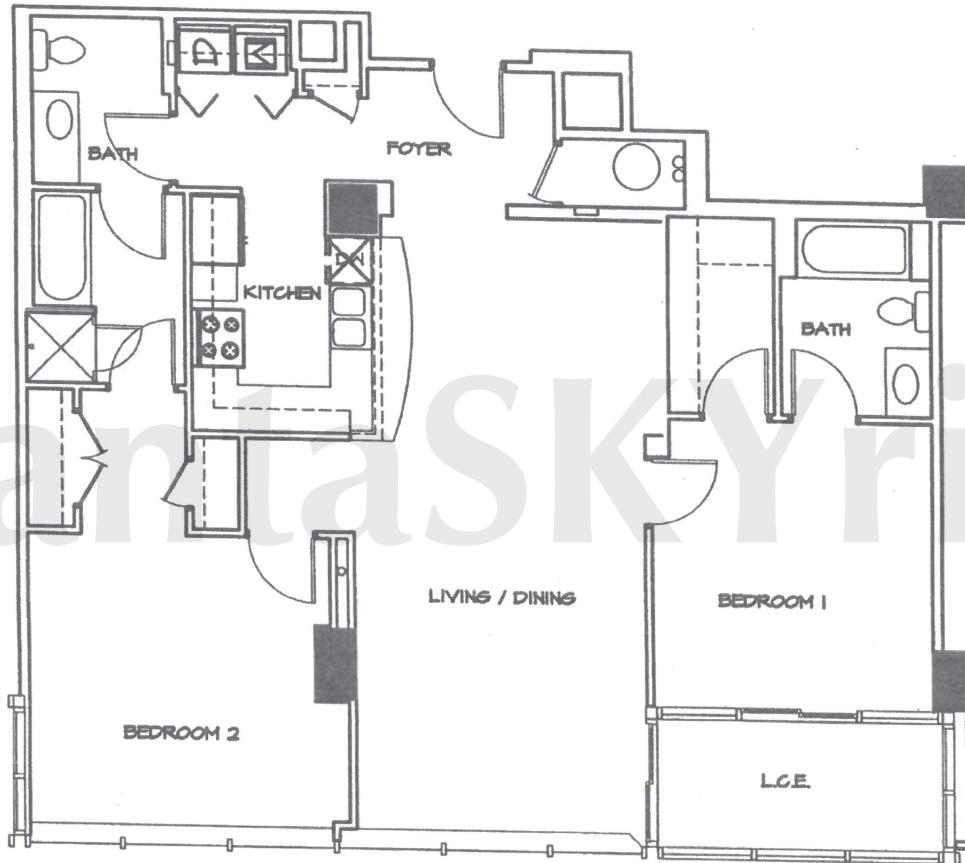

Buckhead Grand

condominium

atlanta**SKY**rise®
Atlanta Luxury Condos

1 FLOOR PLAN - UNIT TYPE 'E'
SCALE 1/8" = 1'-0"
2 BEDROOM, 2 BATH

These floor plans and the dimensions shown hereon are only approximations. Any Potential Purchaser who is concerned about any representations regarding the floor plans should do his/her own investigation as to the dimensions, measurements and square footage of the unit.

UNITS: 308, 408, 508, 608, 708, 908, 1008, 1108, 1208, 1408, 1508, 1608, 1708, 1808, 1908, - 2006, 2106, 2206, 2306, 2406, 2506, 2606, 2706, 2806, 2906, 3006, 3106, 3206, 3306, 3406.

1279 SQ. FT. UNIT GROSS
80 SQ. FT. BALC.
1359 SQ. FT. TOTAL UNIT GROSS INCL. BALC.

1179 SQ. FT. NET

SHEET:

PREPARED BY:
Brown Doane Architects, Inc.
2289 Peachtree Road NE
Atlanta, Georgia 30309
(404) 603-3500