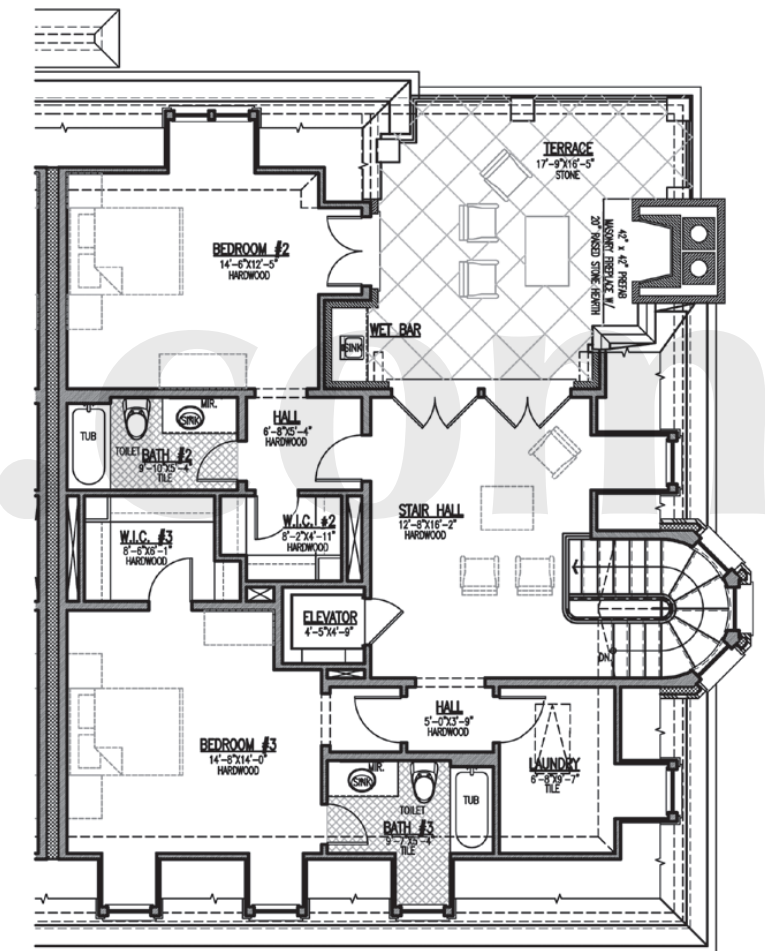

BELLINGRATH
TOWN RESIDENCES
ON PEACHTREE

atlantaSKYrise[®]
Atlanta Luxury Condos

Town Home 8

Lower Level
Heated Area 708 Sq. ft.

Main Level
Heated Area 1,695 Sq. ft.

Master Level
Heated Area 1,784 Sq. ft.

Upper Level
Heated Area 1,262 Sq. ft.