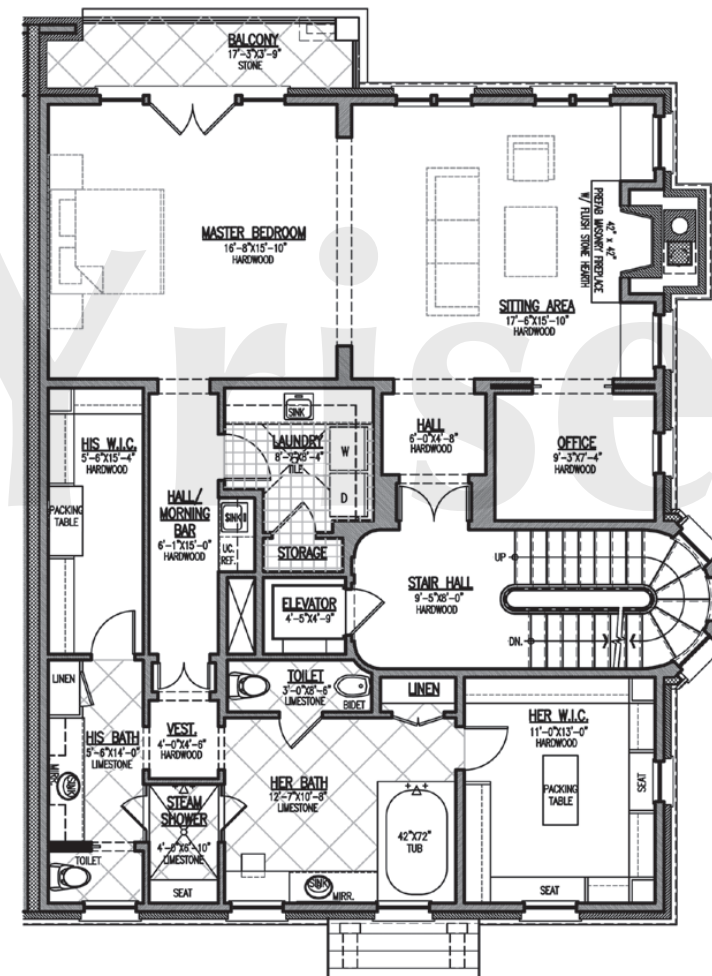

BELLINGRATH
TOWN RESIDENCES
ON PEACHTREE

atlantaSKYrise[®]
Atlanta Luxury Condos

Town Home 8

Lower Level
Heated Area 708 Sq. ft.

Main Level
Heated Area 1,695 Sq. ft.

Master Level
Heated Area 1,784 Sq. ft.

Upper Level
Heated Area 1,262 Sq. ft.