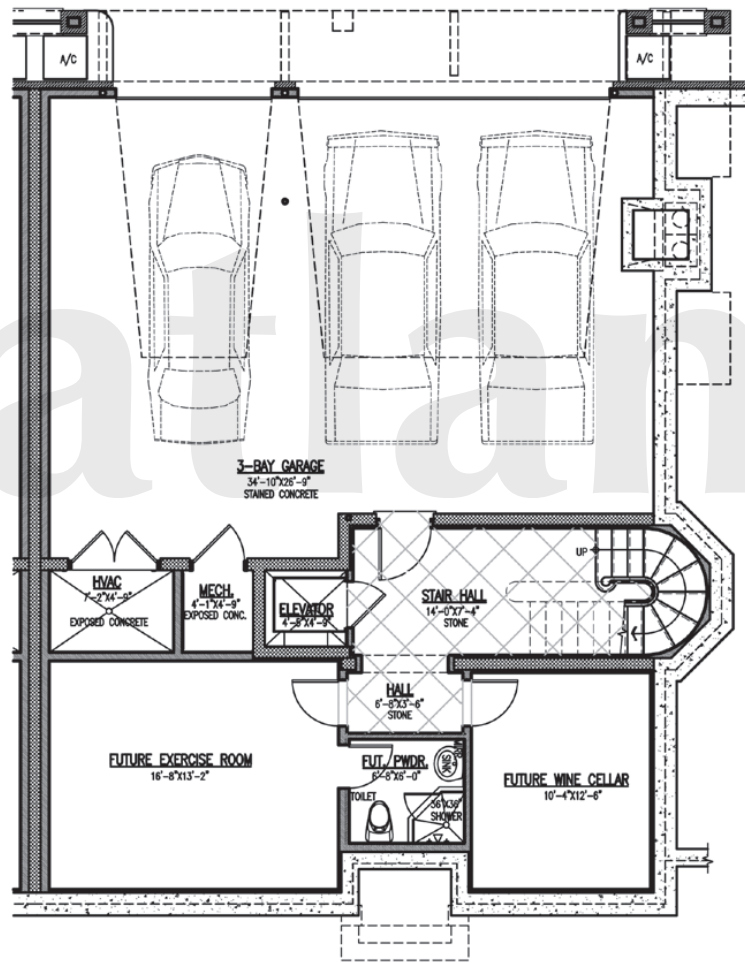

BELLINGRATH
TOWN RESIDENCES
ON PEACHTREE

atlantaSKYrise[®]
Atlanta Luxury Condos

Town Home 8

Lower Level
Heated Area 708 Sq. ft.

Main Level
Heated Area 1,695 Sq. ft.

Master Level
Heated Area 1,784 Sq. ft.

Upper Level
Heated Area 1,262 Sq. ft.