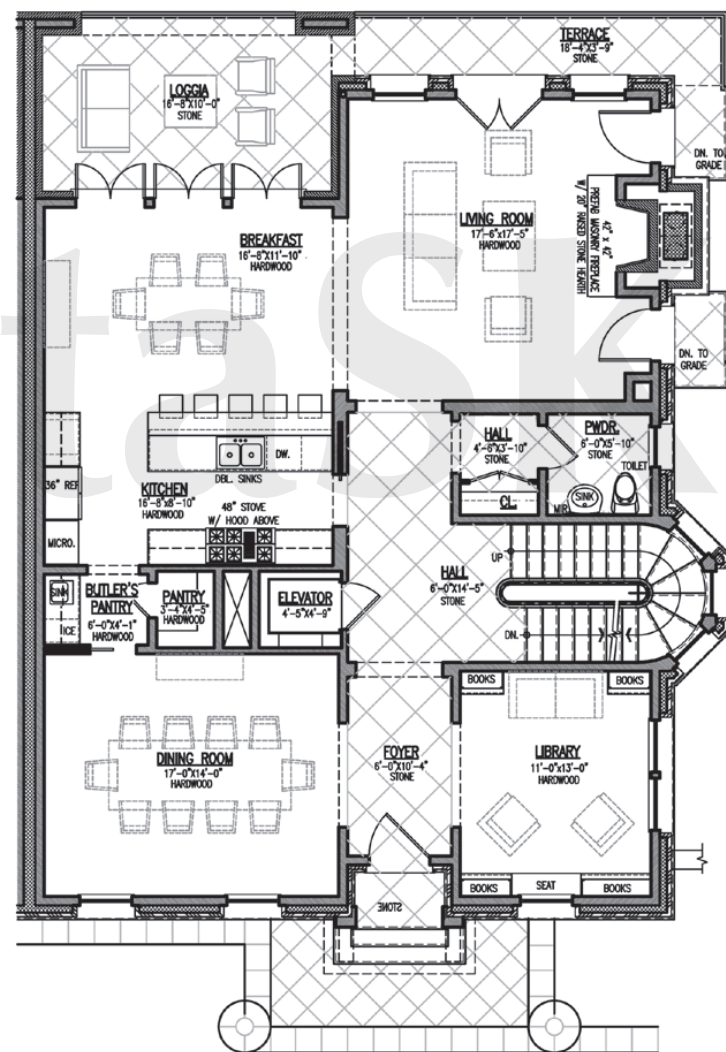

BELLINGRATH
TOWN RESIDENCES
ON PEACHTREE

atlantaSKYrise[®]
Atlanta Luxury Condos

Town Home 8

Lower Level
Heated Area 708 Sq. ft.

Main Level
Heated Area 1,695 Sq. ft.

Master Level
Heated Area 1,784 Sq. ft.

Upper Level
Heated Area 1,262 Sq. ft.