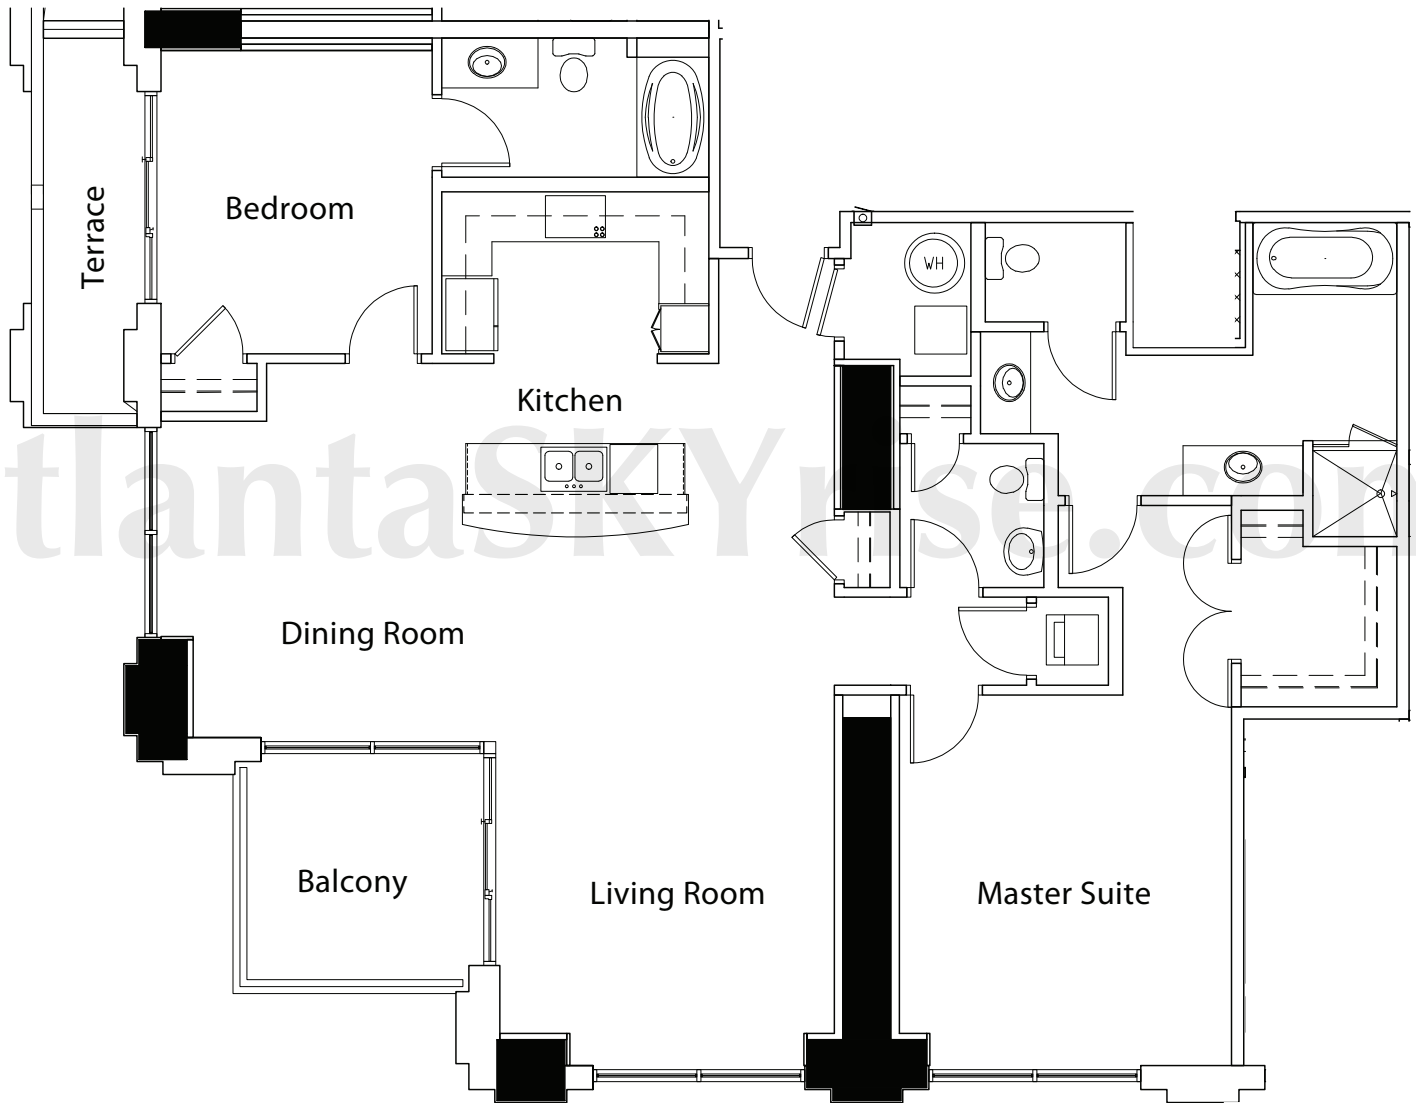

ATLANTIC

tower residence
2 BED · 2½ BATH
APPROX. 1,721 SQ. FT.

M4

atlanta**SKY**rise®
Atlanta Luxury Condos

ORAL REPRESENTATIONS CANNOT BE RELIED UPON AS CORRECTLY STATING REPRESENTATIONS OF THE SELLER. FOR CORRECT REPRESENTATIONS, REFERENCE SHOULD BE MADE TO THIS BROCHURE AND TO THE DOCUMENTS REQUIRED BY CODE § 44-3-111 OF THE GEORGIA CONDOMINIUM ACT TO BE FURNISHED BY THE SELLER TO A BUYER. All dimensions are approximate and vary depending on method of measurement. If Buyers need to know precise measurements before purchasing a home they are urged by the Seller to take their own measurements before entering into a Contract. Buyers are provided with the opportunity to take their own measurements prior to signing a Contract.