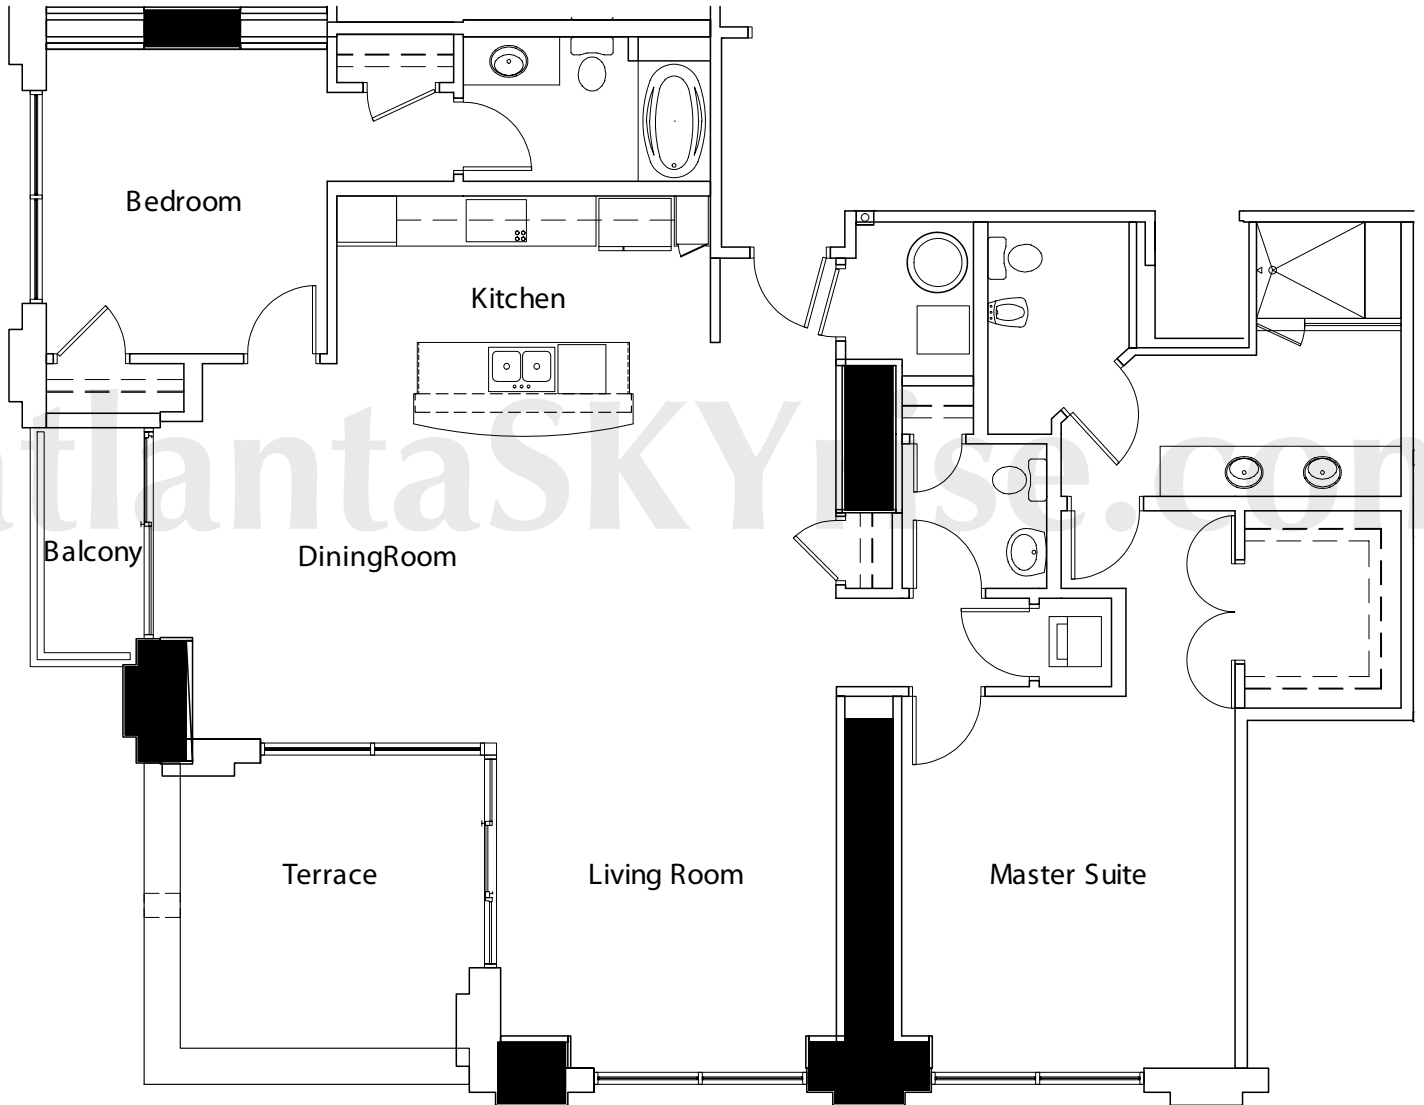

ATLANTIC

tower residence
2 BED · 2½ BATH
APPROX. 1,803 SQ. FT.

M2

atlantaSKYrise®
Atlanta Luxury Condos

ORAL REPRESENTATIONS CANNOT BE RELIED UPON AS CORRECTLY STATING REPRESENTATIONS OF THE SELLER. FOR CORRECT REPRESENTATIONS, REFERENCE SHOULD BE MADE TO THIS BROCHURE AND TO THE DOCUMENTS REQUIRED BY CODE § 44-3-111 OF THE GEORGIA CONDOMINIUM ACT TO BE FURNISHED BY THE SELLER TO A BUYER. All dimensions are approximate and vary depending on method of measurement. If Buyers need to know precise measurements before purchasing a home they are urged by the Seller to take their own measurements before entering into a Contract. Buyers are provided with the opportunity to take their own measurements prior to signing a Contract.