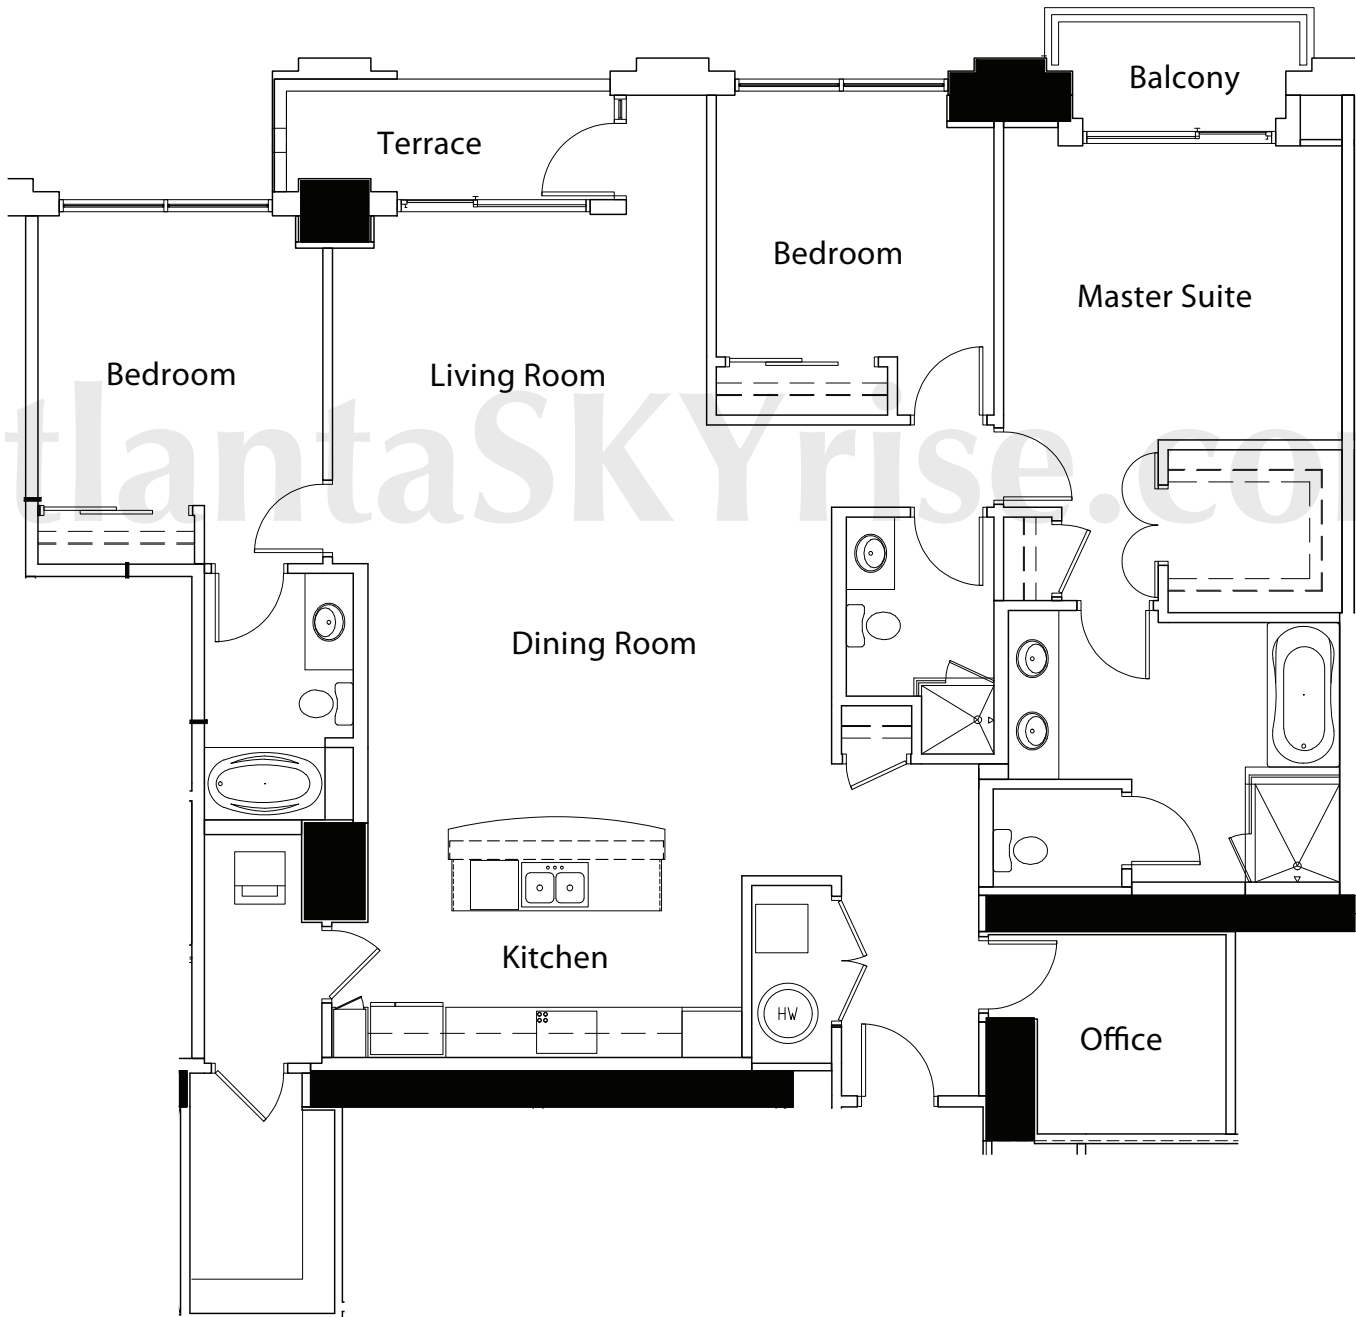

ATLANTIC

tower residence
3 BED · 3 BATH
APPROX. 2,027 SQ. FT.

L8

atlanta**SKY**rise®
Atlanta Luxury Condos

ORAL REPRESENTATIONS CANNOT BE RELIED UPON AS CORRECTLY STATING REPRESENTATIONS OF THE SELLER. FOR CORRECT REPRESENTATIONS, REFERENCE SHOULD BE MADE TO THIS BROCHURE AND TO THE DOCUMENTS REQUIRED BY CODE § 44-3-111 OF THE GEORGIA CONDOMINIUM ACT TO BE FURNISHED BY THE SELLER TO A BUYER. All dimensions are approximate and vary depending on method of measurement. If Buyers need to know precise measurements before purchasing a home they are urged by the Seller to take their own measurements before entering into a Contract. Buyers are provided with the opportunity to take their own measurements prior to signing a Contract.