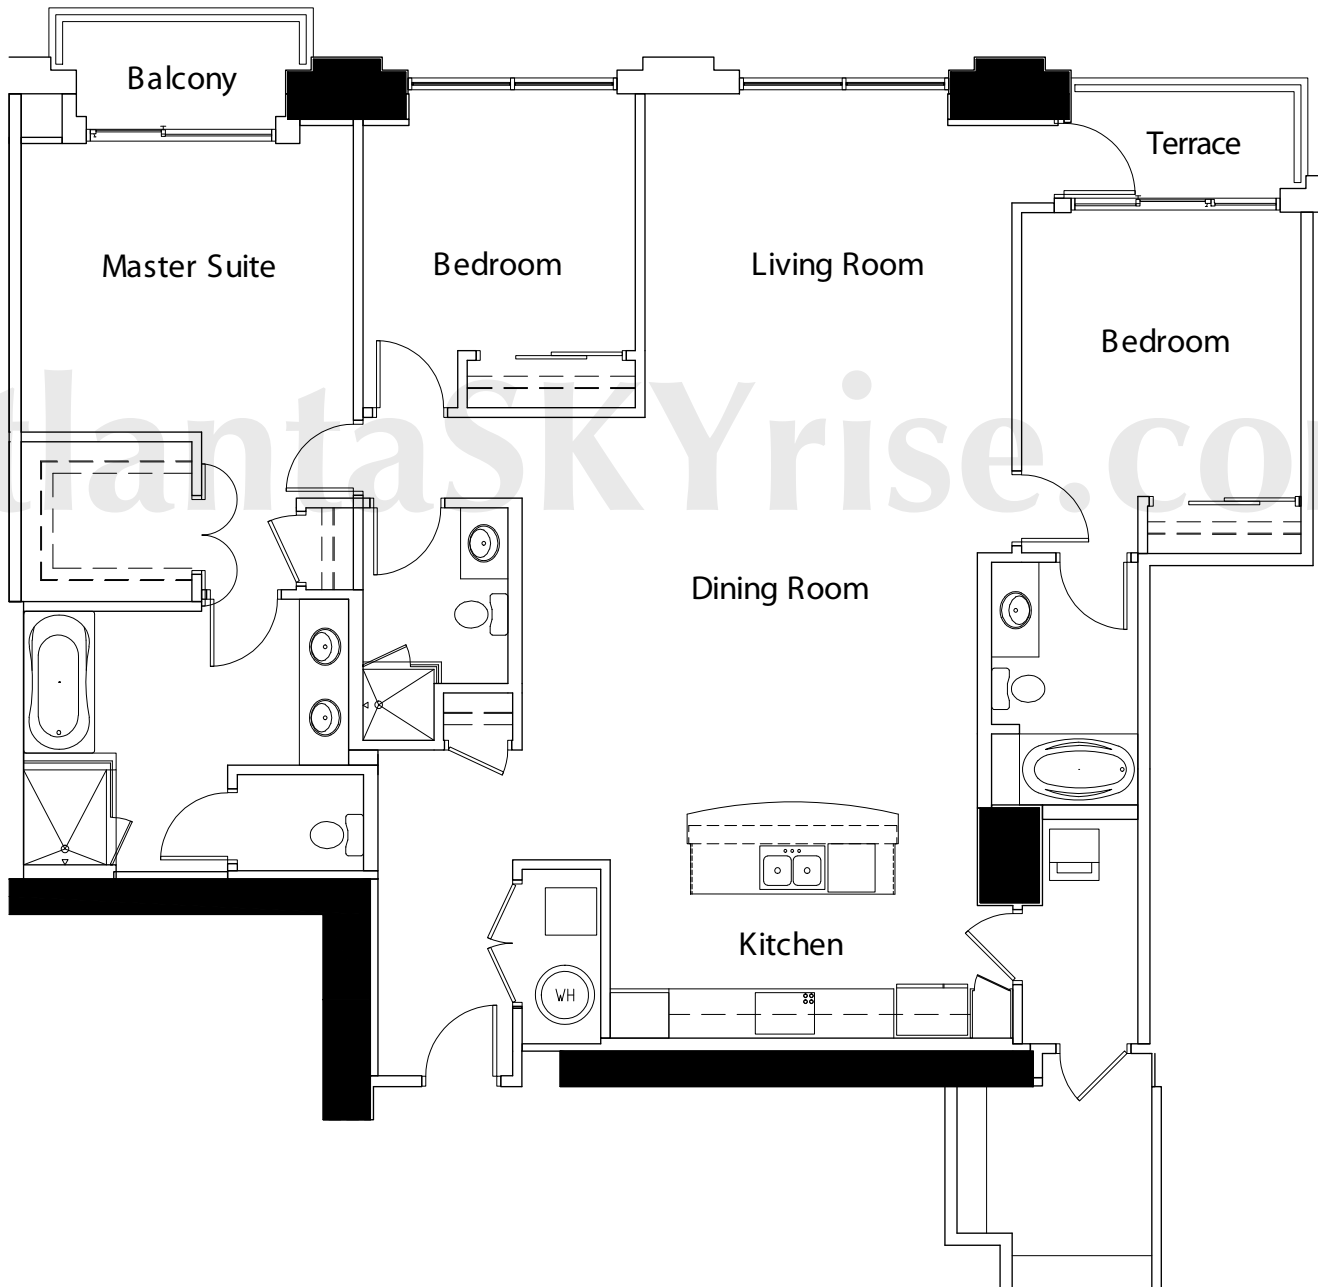

ATLANTIC

tower residence
3 BED · 3 BATH
APPROX. 2,013 SQ. FT.

L3

atlanta**SKY**rise®
Atlanta Luxury Condos

ORAL REPRESENTATIONS CANNOT BE RELIED UPON AS CORRECTLY STATING REPRESENTATIONS OF THE SELLER. FOR CORRECT REPRESENTATIONS, REFERENCE SHOULD BE MADE TO THIS BROCHURE AND TO THE DOCUMENTS REQUIRED BY CODE § 44-3-111 OF THE GEORGIA CONDOMINIUM ACT TO BE FURNISHED BY THE SELLER TO A BUYER. All dimensions are approximate and vary depending on method of measurement. If Buyers need to know precise measurements before purchasing a home they are urged by the Seller to take their own measurements before entering into a Contract. Buyers are provided with the opportunity to take their own measurements prior to signing a Contract.