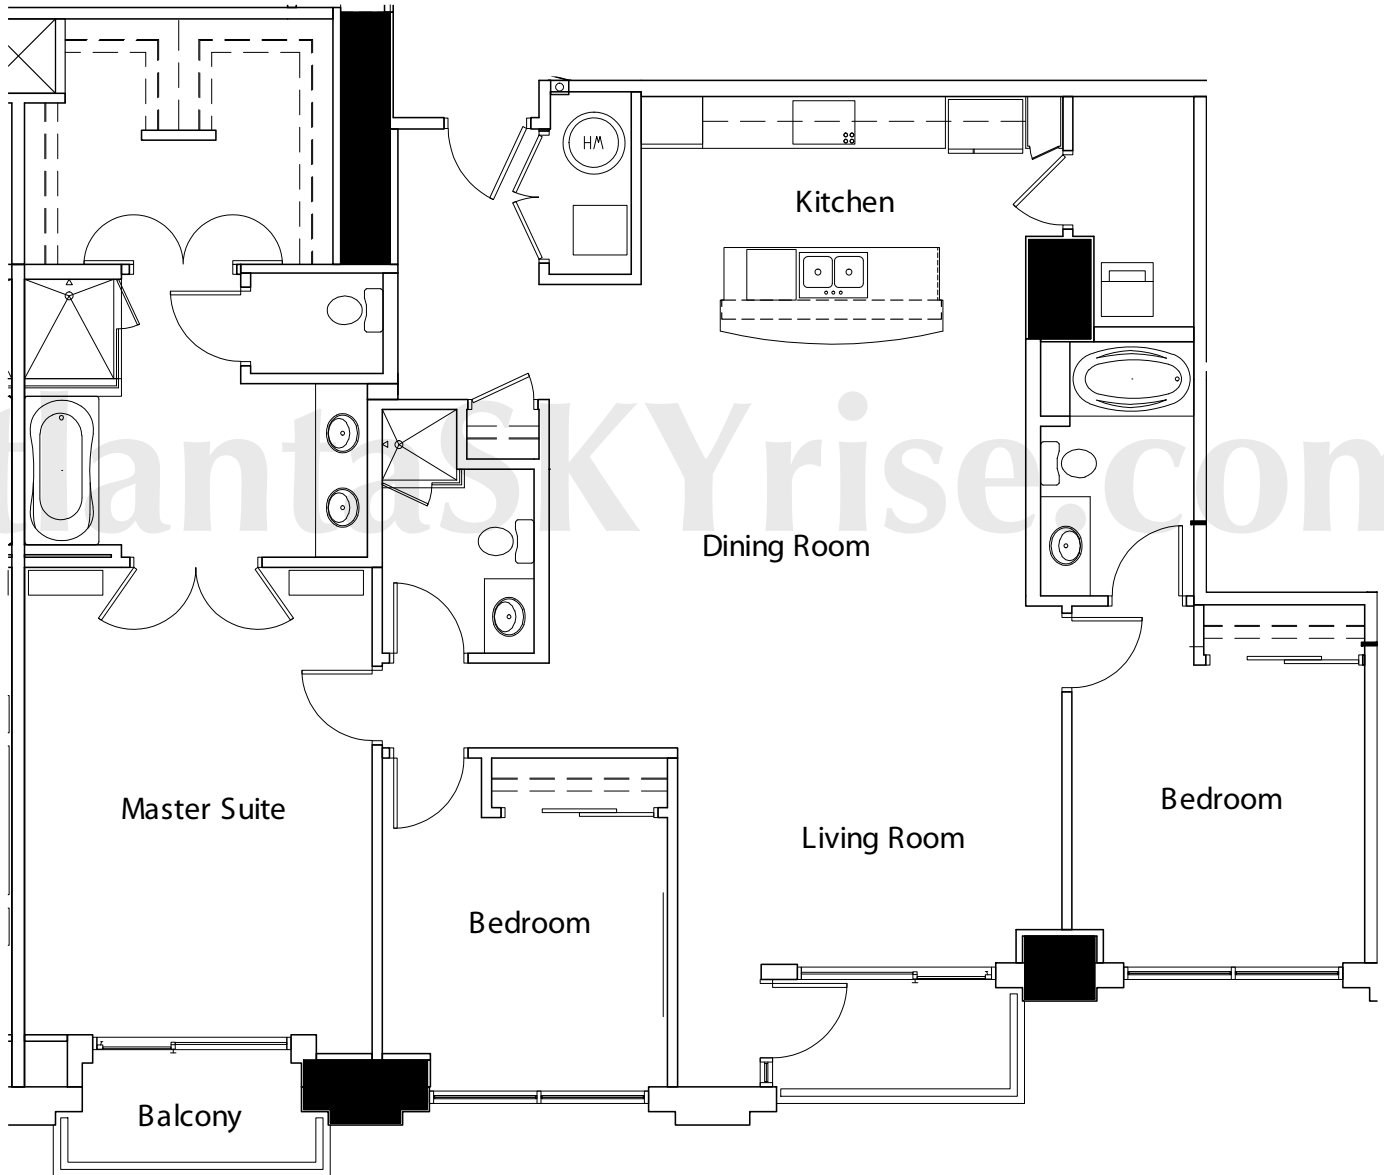

# ATLANTIC

tower residence  
3 BED · 3 BATH  
APPROX. 1,964 SQ. FT.

K6

atlanta**SKY**rise®  
Atlanta Luxury Condos

ORAL REPRESENTATIONS CANNOT BE RELIED UPON AS CORRECTLY STATING REPRESENTATIONS OF THE SELLER. FOR CORRECT REPRESENTATIONS, REFERENCE SHOULD BE MADE TO THIS BROCHURE AND TO THE DOCUMENTS REQUIRED BY CODE § 44-3-111 OF THE GEORGIA CONDOMINIUM ACT TO BE FURNISHED BY THE SELLER TO A BUYER. All dimensions are approximate and vary depending on method of measurement. If Buyers need to know precise measurements before purchasing a home they are urged by the Seller to take their own measurements before entering into a Contract. Buyers are provided with the opportunity to take their own measurements prior to signing a Contract.