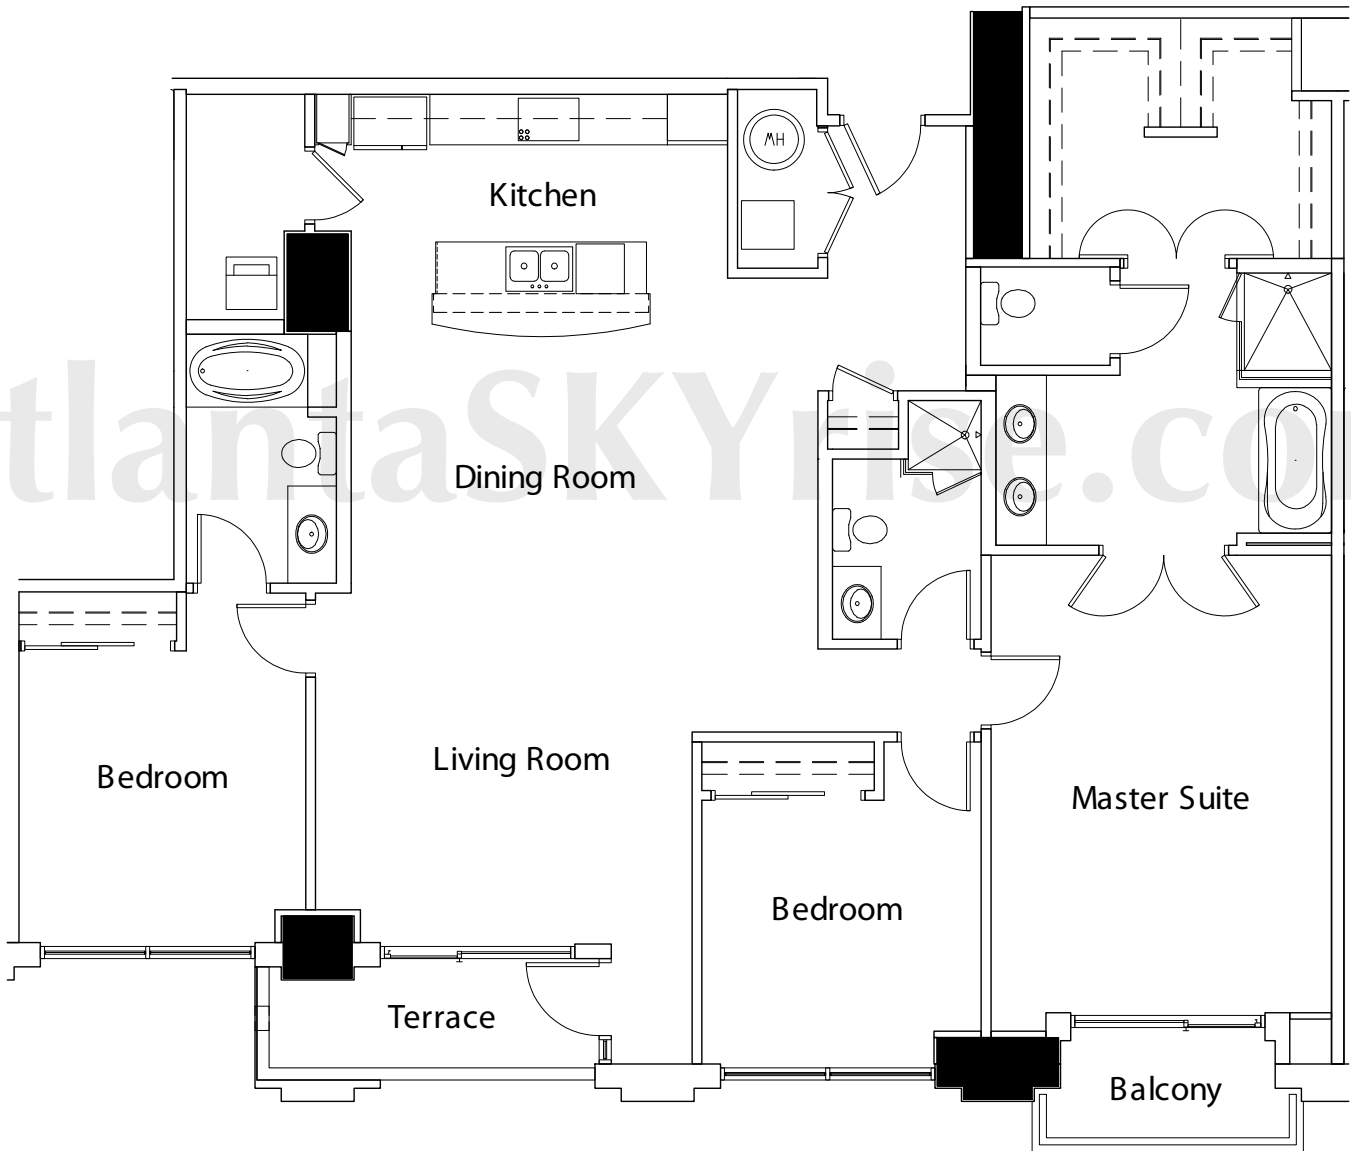

# ATLANTIC

tower residence  
3 BED · 3 BATH  
APPROX. 1,964 SQ. FT.

K5

atlanta**SKYrise**<sup>®</sup>  
Atlanta Luxury Condos

ORAL REPRESENTATIONS CANNOT BE RELIED UPON AS CORRECTLY STATING REPRESENTATIONS OF THE SELLER. FOR CORRECT REPRESENTATIONS, REFERENCE SHOULD BE MADE TO THIS BROCHURE AND TO THE DOCUMENTS REQUIRED BY CODE § 44-3-111 OF THE GEORGIA CONDOMINIUM ACT TO BE FURNISHED BY THE SELLER TO A BUYER. All dimensions are approximate and vary depending on method of measurement. If Buyers need to know precise measurements before purchasing a home they are urged by the Seller to take their own measurements before entering into a Contract. Buyers are provided with the opportunity to take their own measurements prior to signing a Contract.