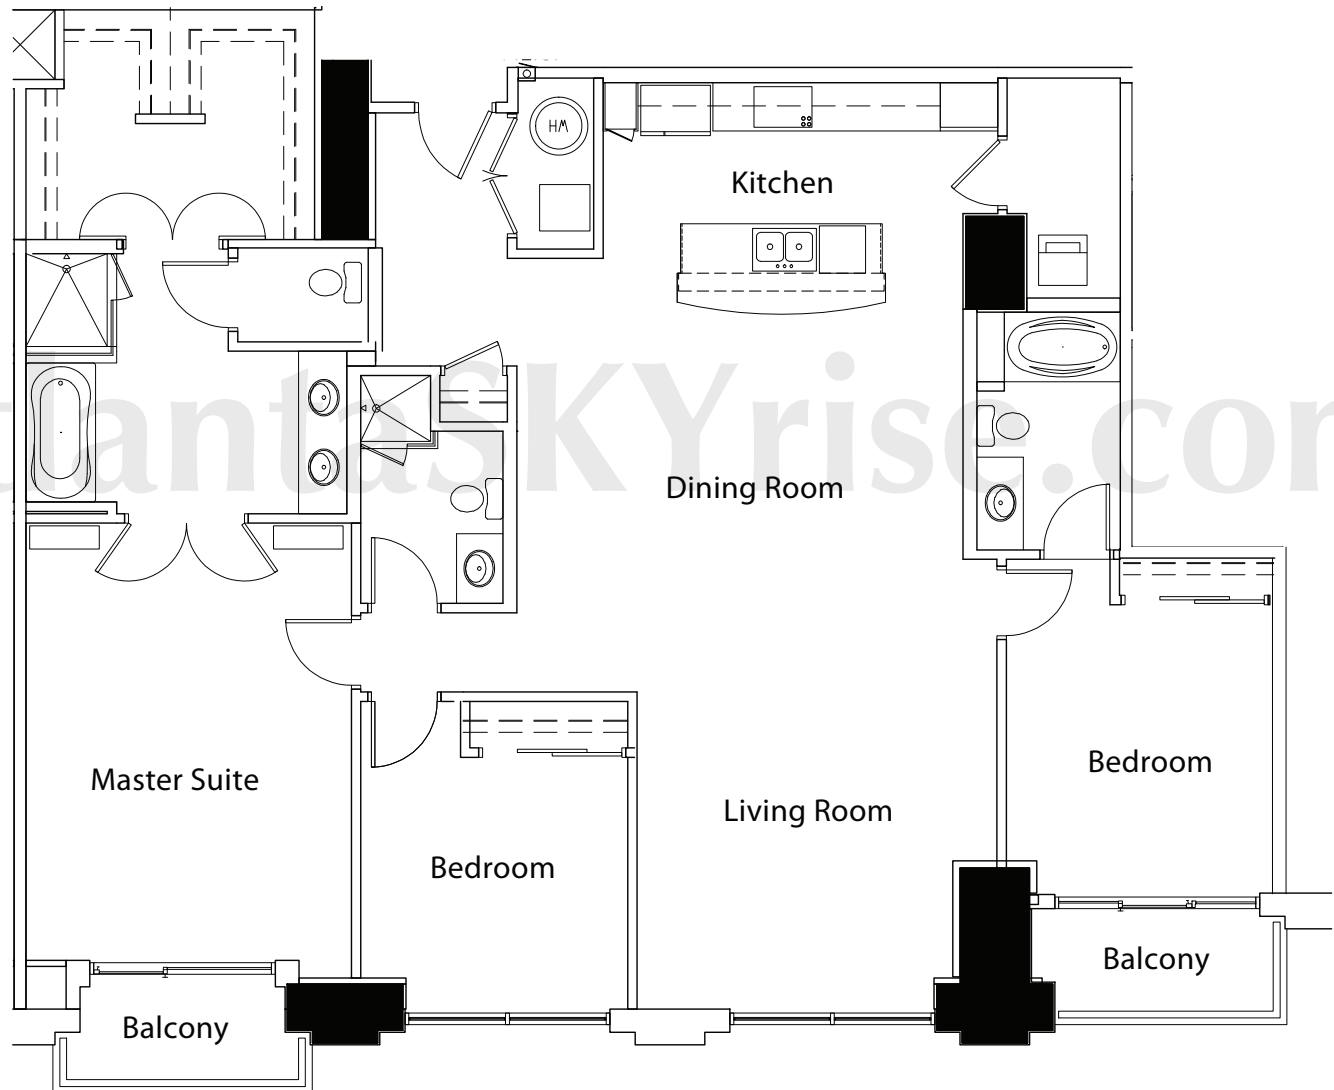

ATLANTIC

tower residence
3 BED · 3 BATH
APPROX. 2,023 SQ. FT.

K4

atlanta**SKY**rise®
Atlanta Luxury Condos

ORAL REPRESENTATIONS CANNOT BE RELIED UPON AS CORRECTLY STATING REPRESENTATIONS OF THE SELLER. FOR CORRECT REPRESENTATIONS, REFERENCE SHOULD BE MADE TO THIS BROCHURE AND TO THE DOCUMENTS REQUIRED BY CODE § 44-3-111 OF THE GEORGIA CONDOMINIUM ACT TO BE FURNISHED BY THE SELLER TO A BUYER. All dimensions are approximate and vary depending on method of measurement. If Buyers need to know precise measurements before purchasing a home they are urged by the Seller to take their own measurements before entering into a Contract. Buyers are provided with the opportunity to take their own measurements prior to signing a Contract.