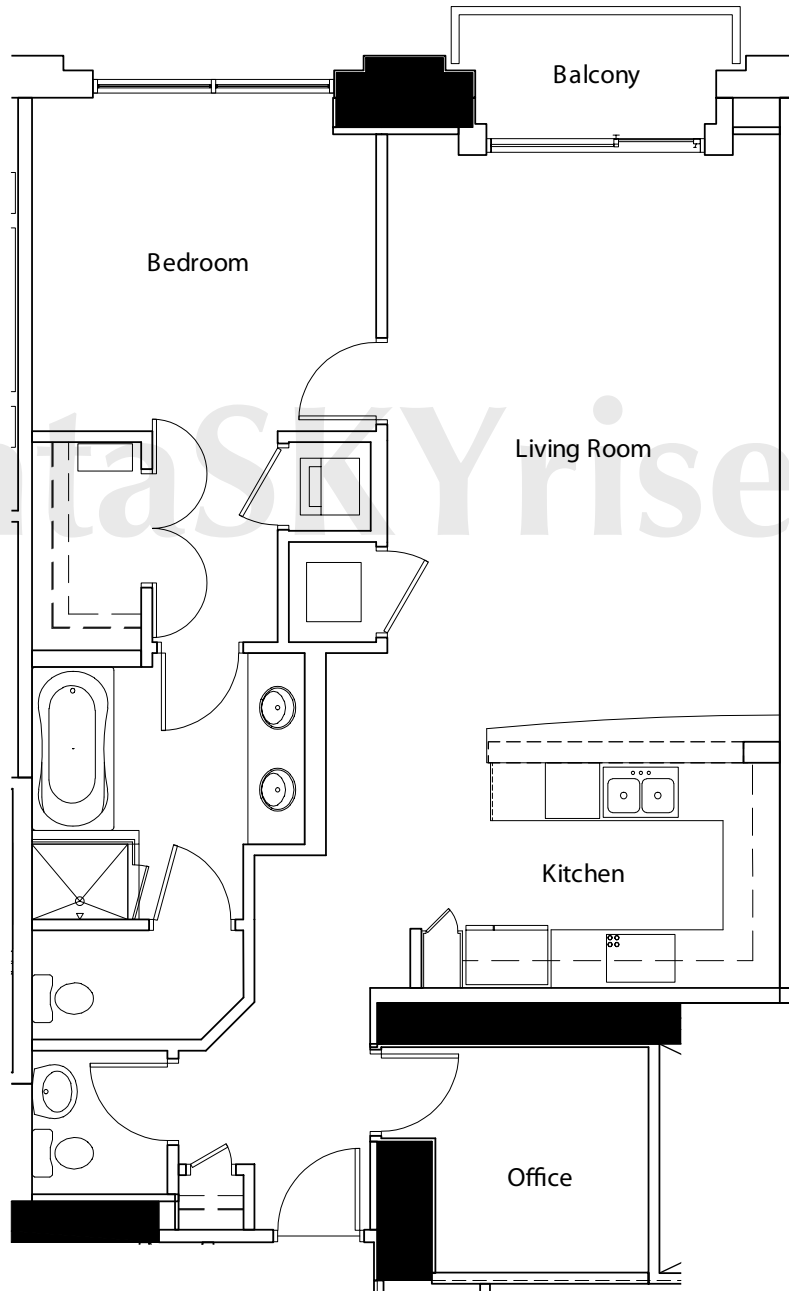

ATLANTIC

tower residence
1 BED · 1½ BATH
APPROX. 1,132 SQ. FT.

F3

atlanta**SKY**rise®
Atlanta Luxury Condos

atlantaSKYrise.com

ORAL REPRESENTATIONS CANNOT BE RELIED UPON AS CORRECTLY STATING REPRESENTATIONS OF THE SELLER. FOR CORRECT REPRESENTATIONS, REFERENCE SHOULD BE MADE TO THIS BROCHURE AND TO THE DOCUMENTS REQUIRED BY CODE § 44-3-111 OF THE GEORGIA CONDOMINIUM ACT TO BE FURNISHED BY THE SELLER TO A BUYER. All dimensions are approximate and vary depending on method of measurement. If Buyers need to know precise measurements before purchasing a home they are urged by the Seller to take their own measurements before entering into a Contract. Buyers are provided with the opportunity to take their own measurements prior to signing a Contract.