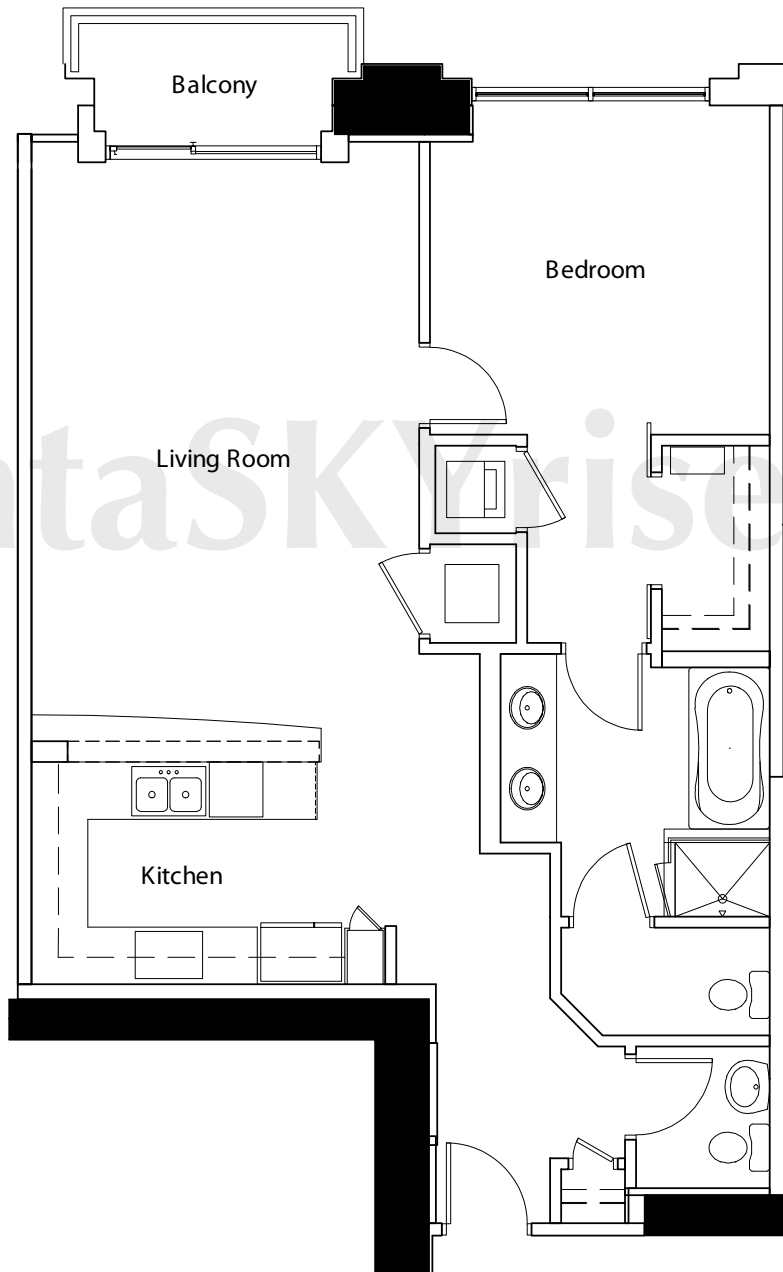

# ATLANTIC

tower residence  
1 BED · 1½ BATH  
APPROX. 1,049 SQ. FT.

atlanta**SKY**rise®  
Atlanta Luxury Condos

atlantaSKYrise.com

ORAL REPRESENTATIONS CANNOT BE RELIED UPON AS CORRECTLY STATING REPRESENTATIONS OF THE SELLER. FOR CORRECT REPRESENTATIONS, REFERENCE SHOULD BE MADE TO THIS BROCHURE AND TO THE DOCUMENTS REQUIRED BY CODE § 44-3-111 OF THE GEORGIA CONDOMINIUM ACT TO BE FURNISHED BY THE SELLER TO A BUYER. All dimensions are approximate and vary depending on method of measurement. If Buyers need to know precise measurements before purchasing a home they are urged by the Seller to take their own measurements before entering into a Contract. Buyers are provided with the opportunity to take their own measurements prior to signing a Contract.