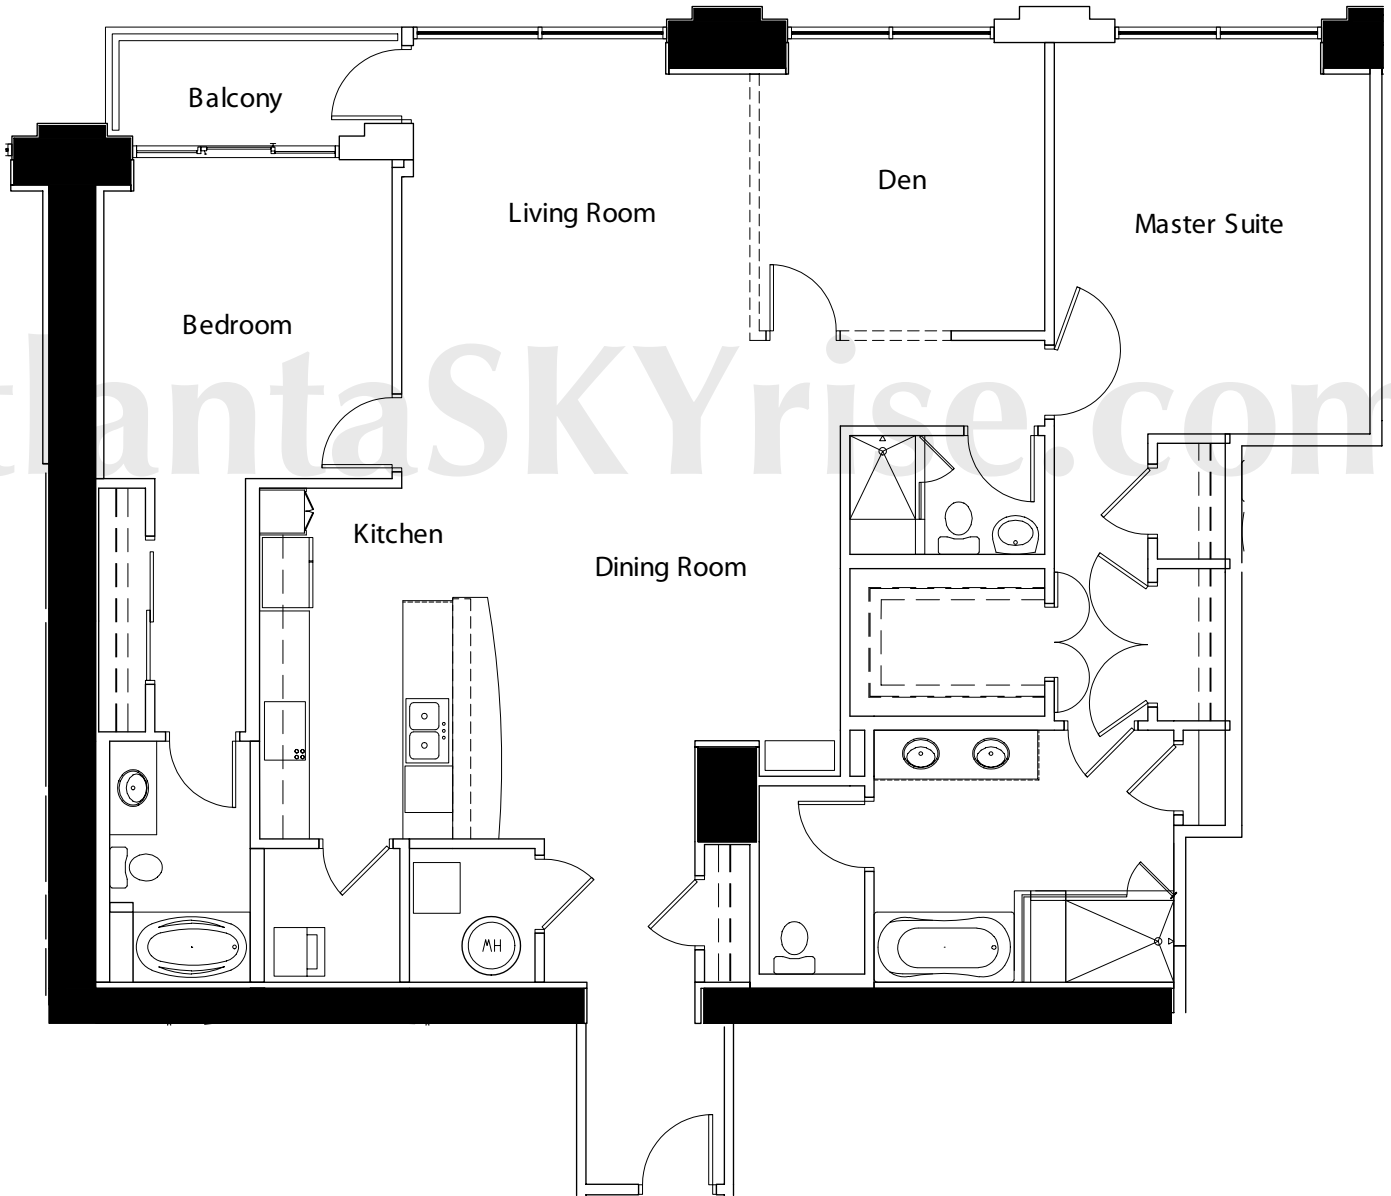

# ATLANTIC

tower residence  
2 BED · 3 BATH  
APPROX. 2,135 SQ. FT.

D5

atlanta**SKY**rise®  
Atlanta Luxury Condos

ORAL REPRESENTATIONS CANNOT BE RELIED UPON AS CORRECTLY STATING REPRESENTATIONS OF THE SELLER. FOR CORRECT REPRESENTATIONS, REFERENCE SHOULD BE MADE TO THIS BROCHURE AND TO THE DOCUMENTS REQUIRED BY CODE § 44-3-111 OF THE GEORGIA CONDOMINIUM ACT TO BE FURNISHED BY THE SELLER TO A BUYER. All dimensions are approximate and vary depending on method of measurement. If Buyers need to know precise measurements before purchasing a home they are urged by the Seller to take their own measurements before entering into a Contract. Buyers are provided with the opportunity to take their own measurements prior to signing a Contract.