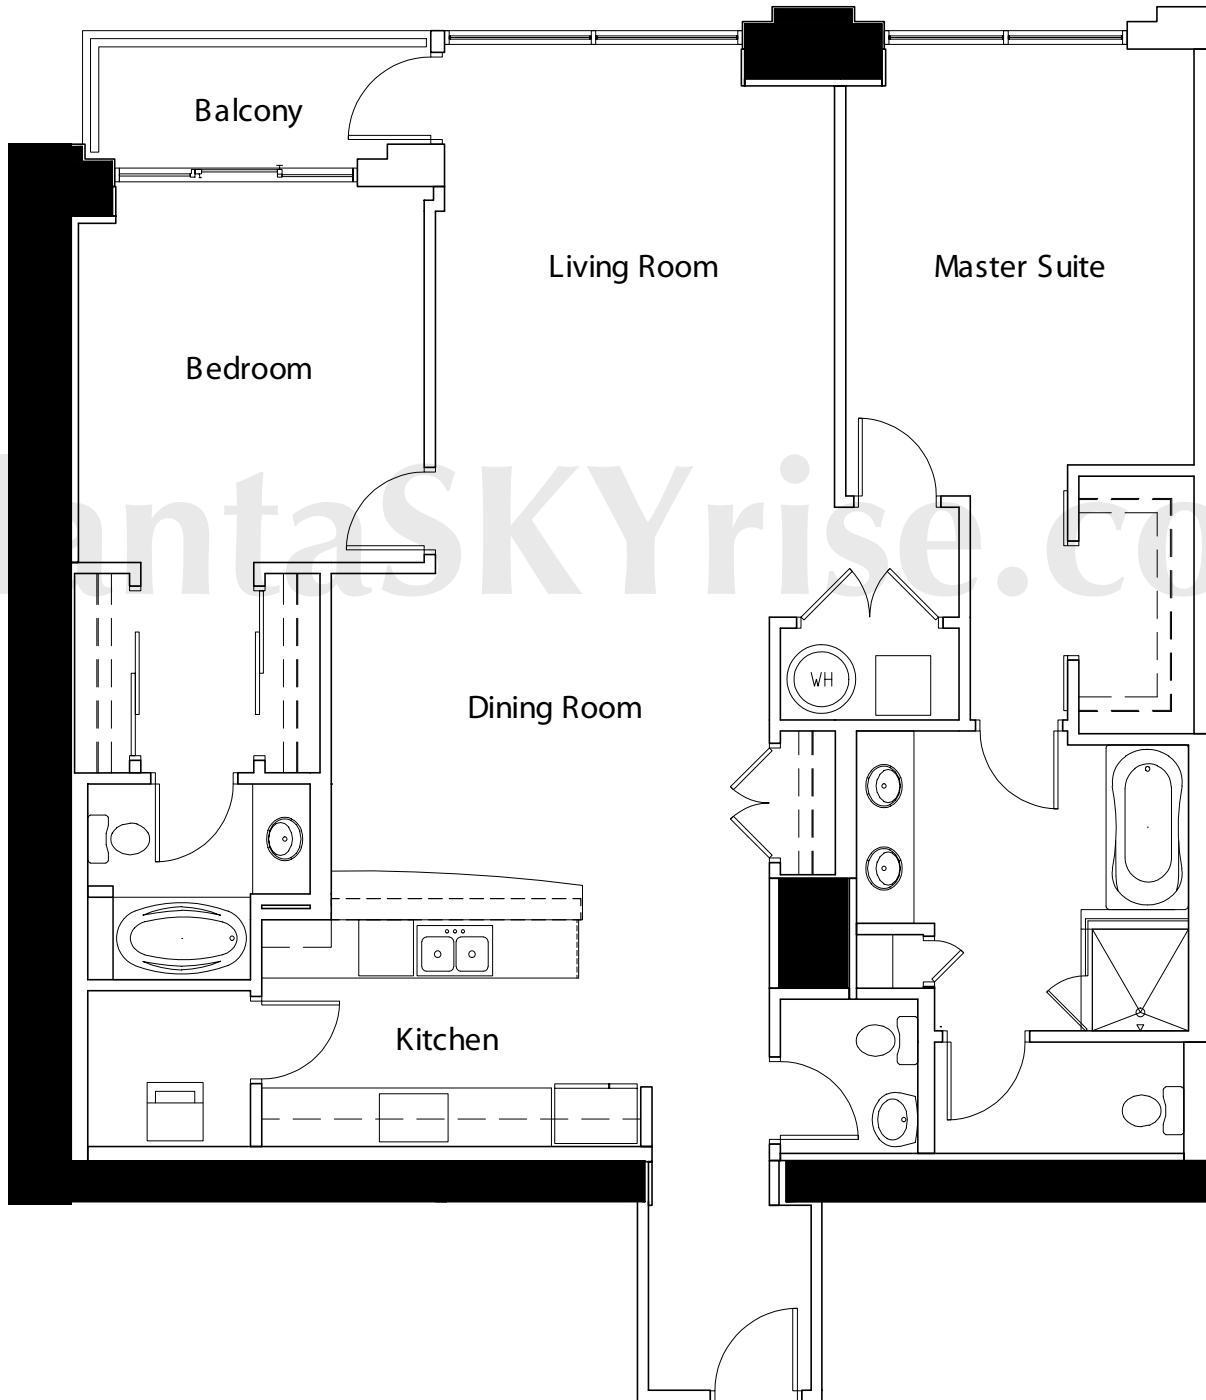

ATLANTIC

tower residence
2 BED · 2½ BATH
APPROX. 1,728 SQ. FT.

D

atlanta**SKY**rise®
Atlanta Luxury Condos

ORAL REPRESENTATIONS CANNOT BE RELIED UPON AS CORRECTLY STATING REPRESENTATIONS OF THE SELLER. FOR CORRECT REPRESENTATIONS, REFERENCE SHOULD BE MADE TO THIS BROCHURE AND TO THE DOCUMENTS REQUIRED BY CODE § 44-3-111 OF THE GEORGIA CONDOMINIUM ACT TO BE FURNISHED BY THE SELLER TO A BUYER. All dimensions are approximate and vary depending on method of measurement. If Buyers need to know precise measurements before purchasing a home they are urged by the Seller to take their own measurements before entering into a Contract. Buyers are provided with the opportunity to take their own measurements prior to signing a Contract.