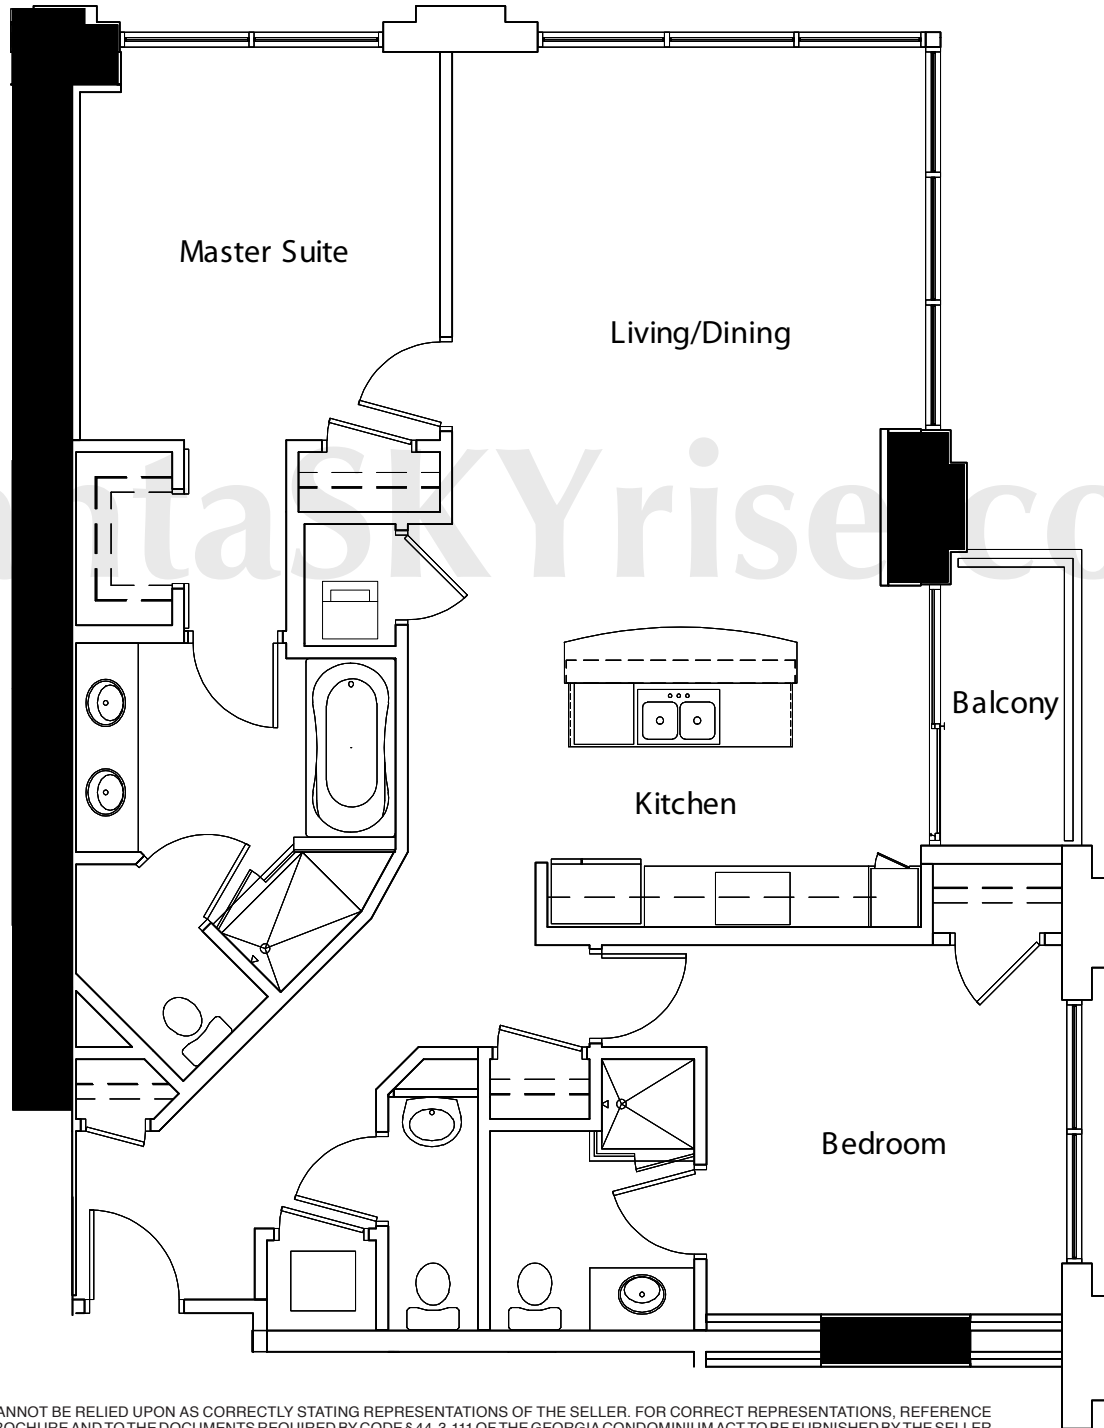

ATLANTIC

tower residence
2 BED · 2½ BATH
APPROX. 1,369 SQ. FT.

B

atlanta**SKY**rise®
Atlanta Luxury Condos

ORAL REPRESENTATIONS CANNOT BE RELIED UPON AS CORRECTLY STATING REPRESENTATIONS OF THE SELLER. FOR CORRECT REPRESENTATIONS, REFERENCE SHOULD BE MADE TO THIS BROCHURE AND TO THE DOCUMENTS REQUIRED BY CODE § 44-3-111 OF THE GEORGIA CONDOMINIUM ACT TO BE FURNISHED BY THE SELLER TO A BUYER. All dimensions are approximate and vary depending on method of measurement. If Buyers need to know precise measurements before purchasing a home they are urged by the Seller to take their own measurements before entering into a Contract. Buyers are provided with the opportunity to take their own measurements prior to signing a Contract.