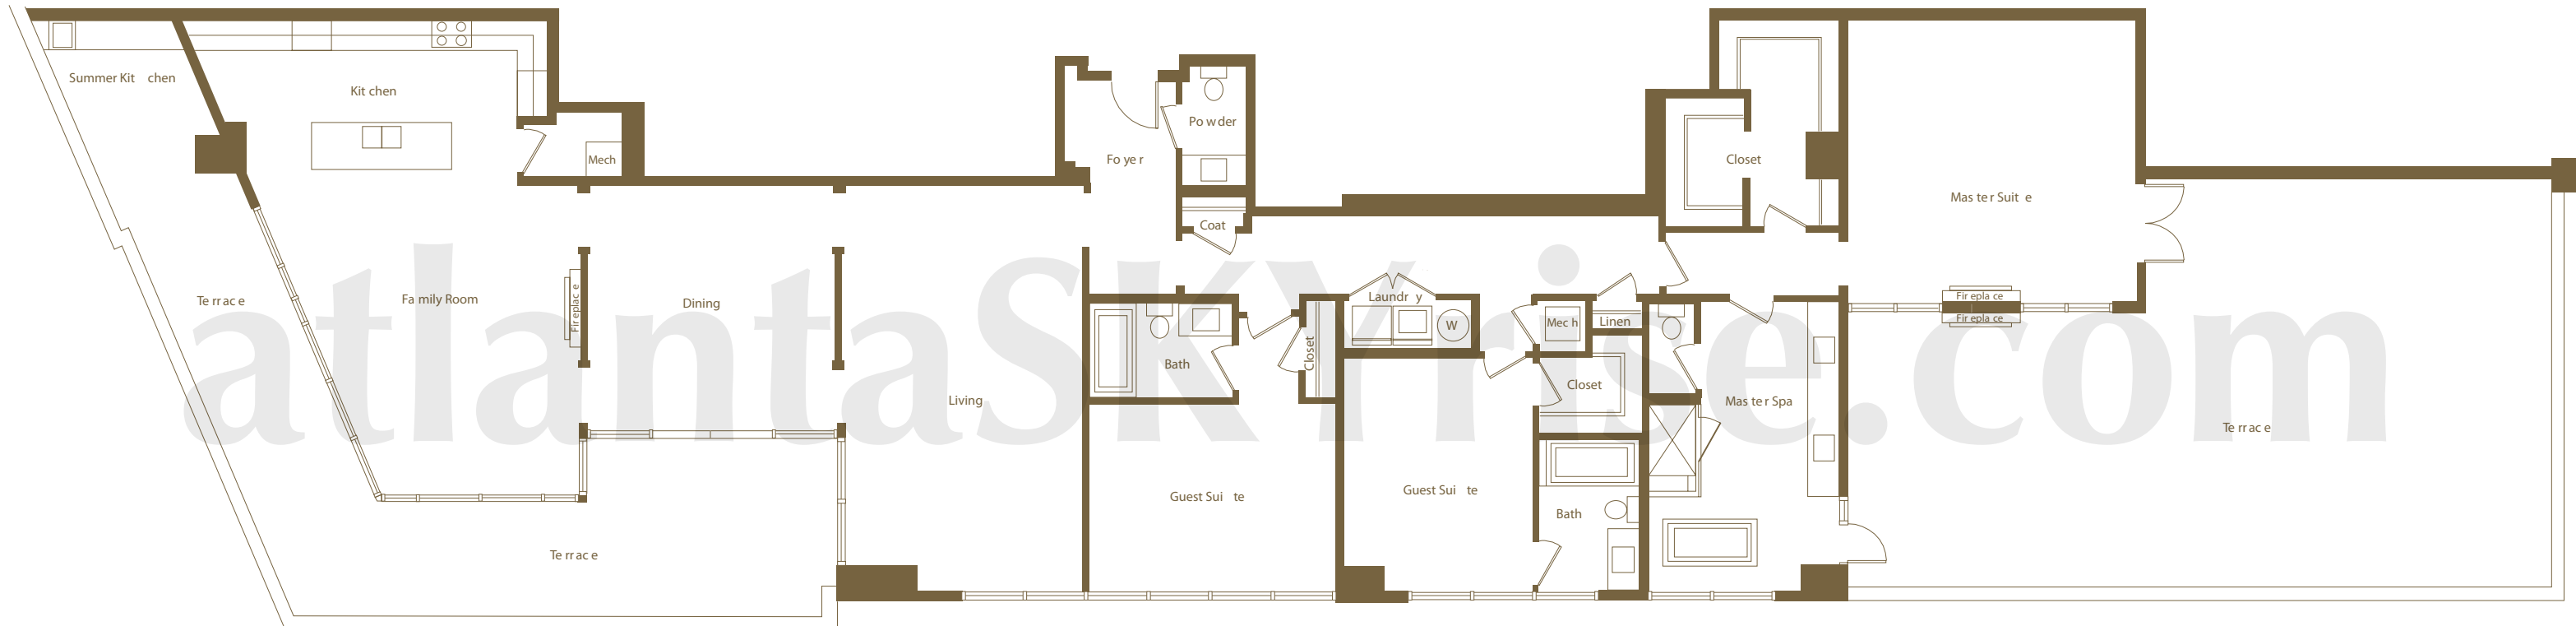

THE
ASTORIA
AT THE ARAMORE

atlanta**SKYrise**[®]
Atlanta Luxury Condos

THE VANDERBUILT PENTHOUSE 2

3 Bedroom, 3.5 Bath
4,795 total square feet
(3,166 heated, 1,629 terrace)