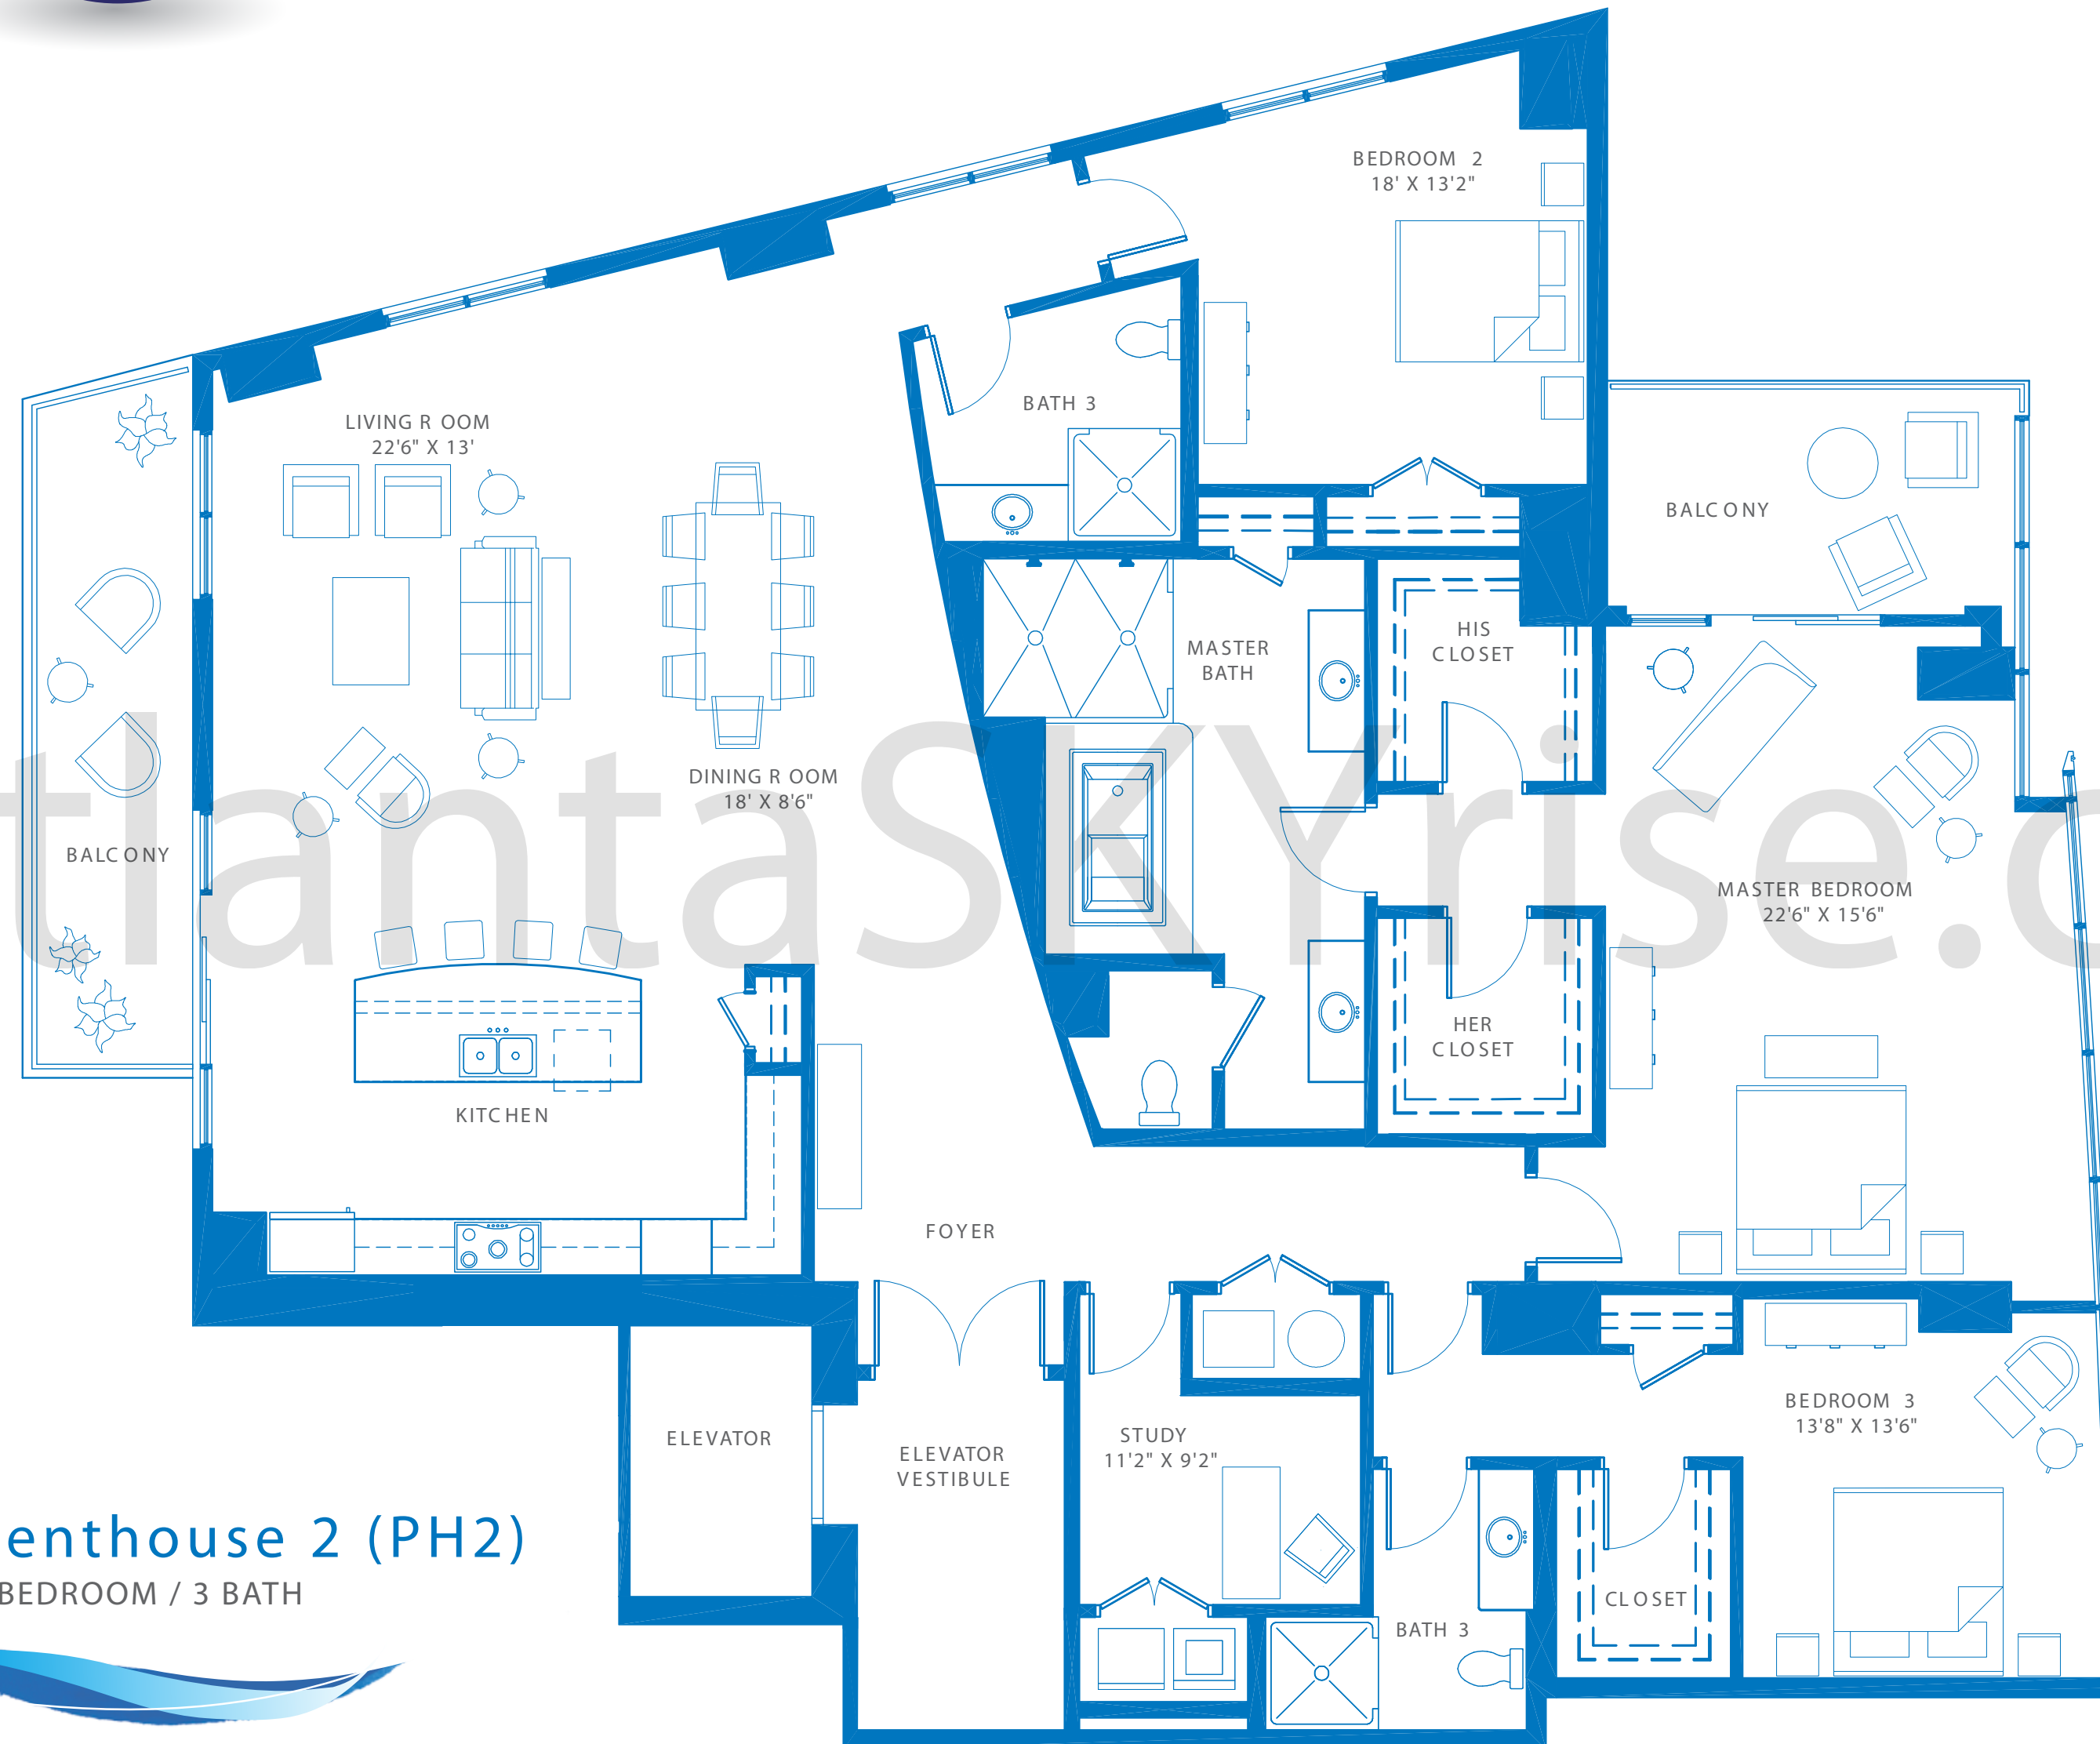

atlantaSKYrise®

Atlanta Luxury Condos

NOTES / COMMENTS:

atlantaSKYrise.com

Penthouse 2 (PH2)

3 BEDROOM / 3 BATH

HEATED SQ. F T. 3,089

BALCONY SQ. F T. 264

TOTAL SQ. F T. 3,353

Levels 24-25