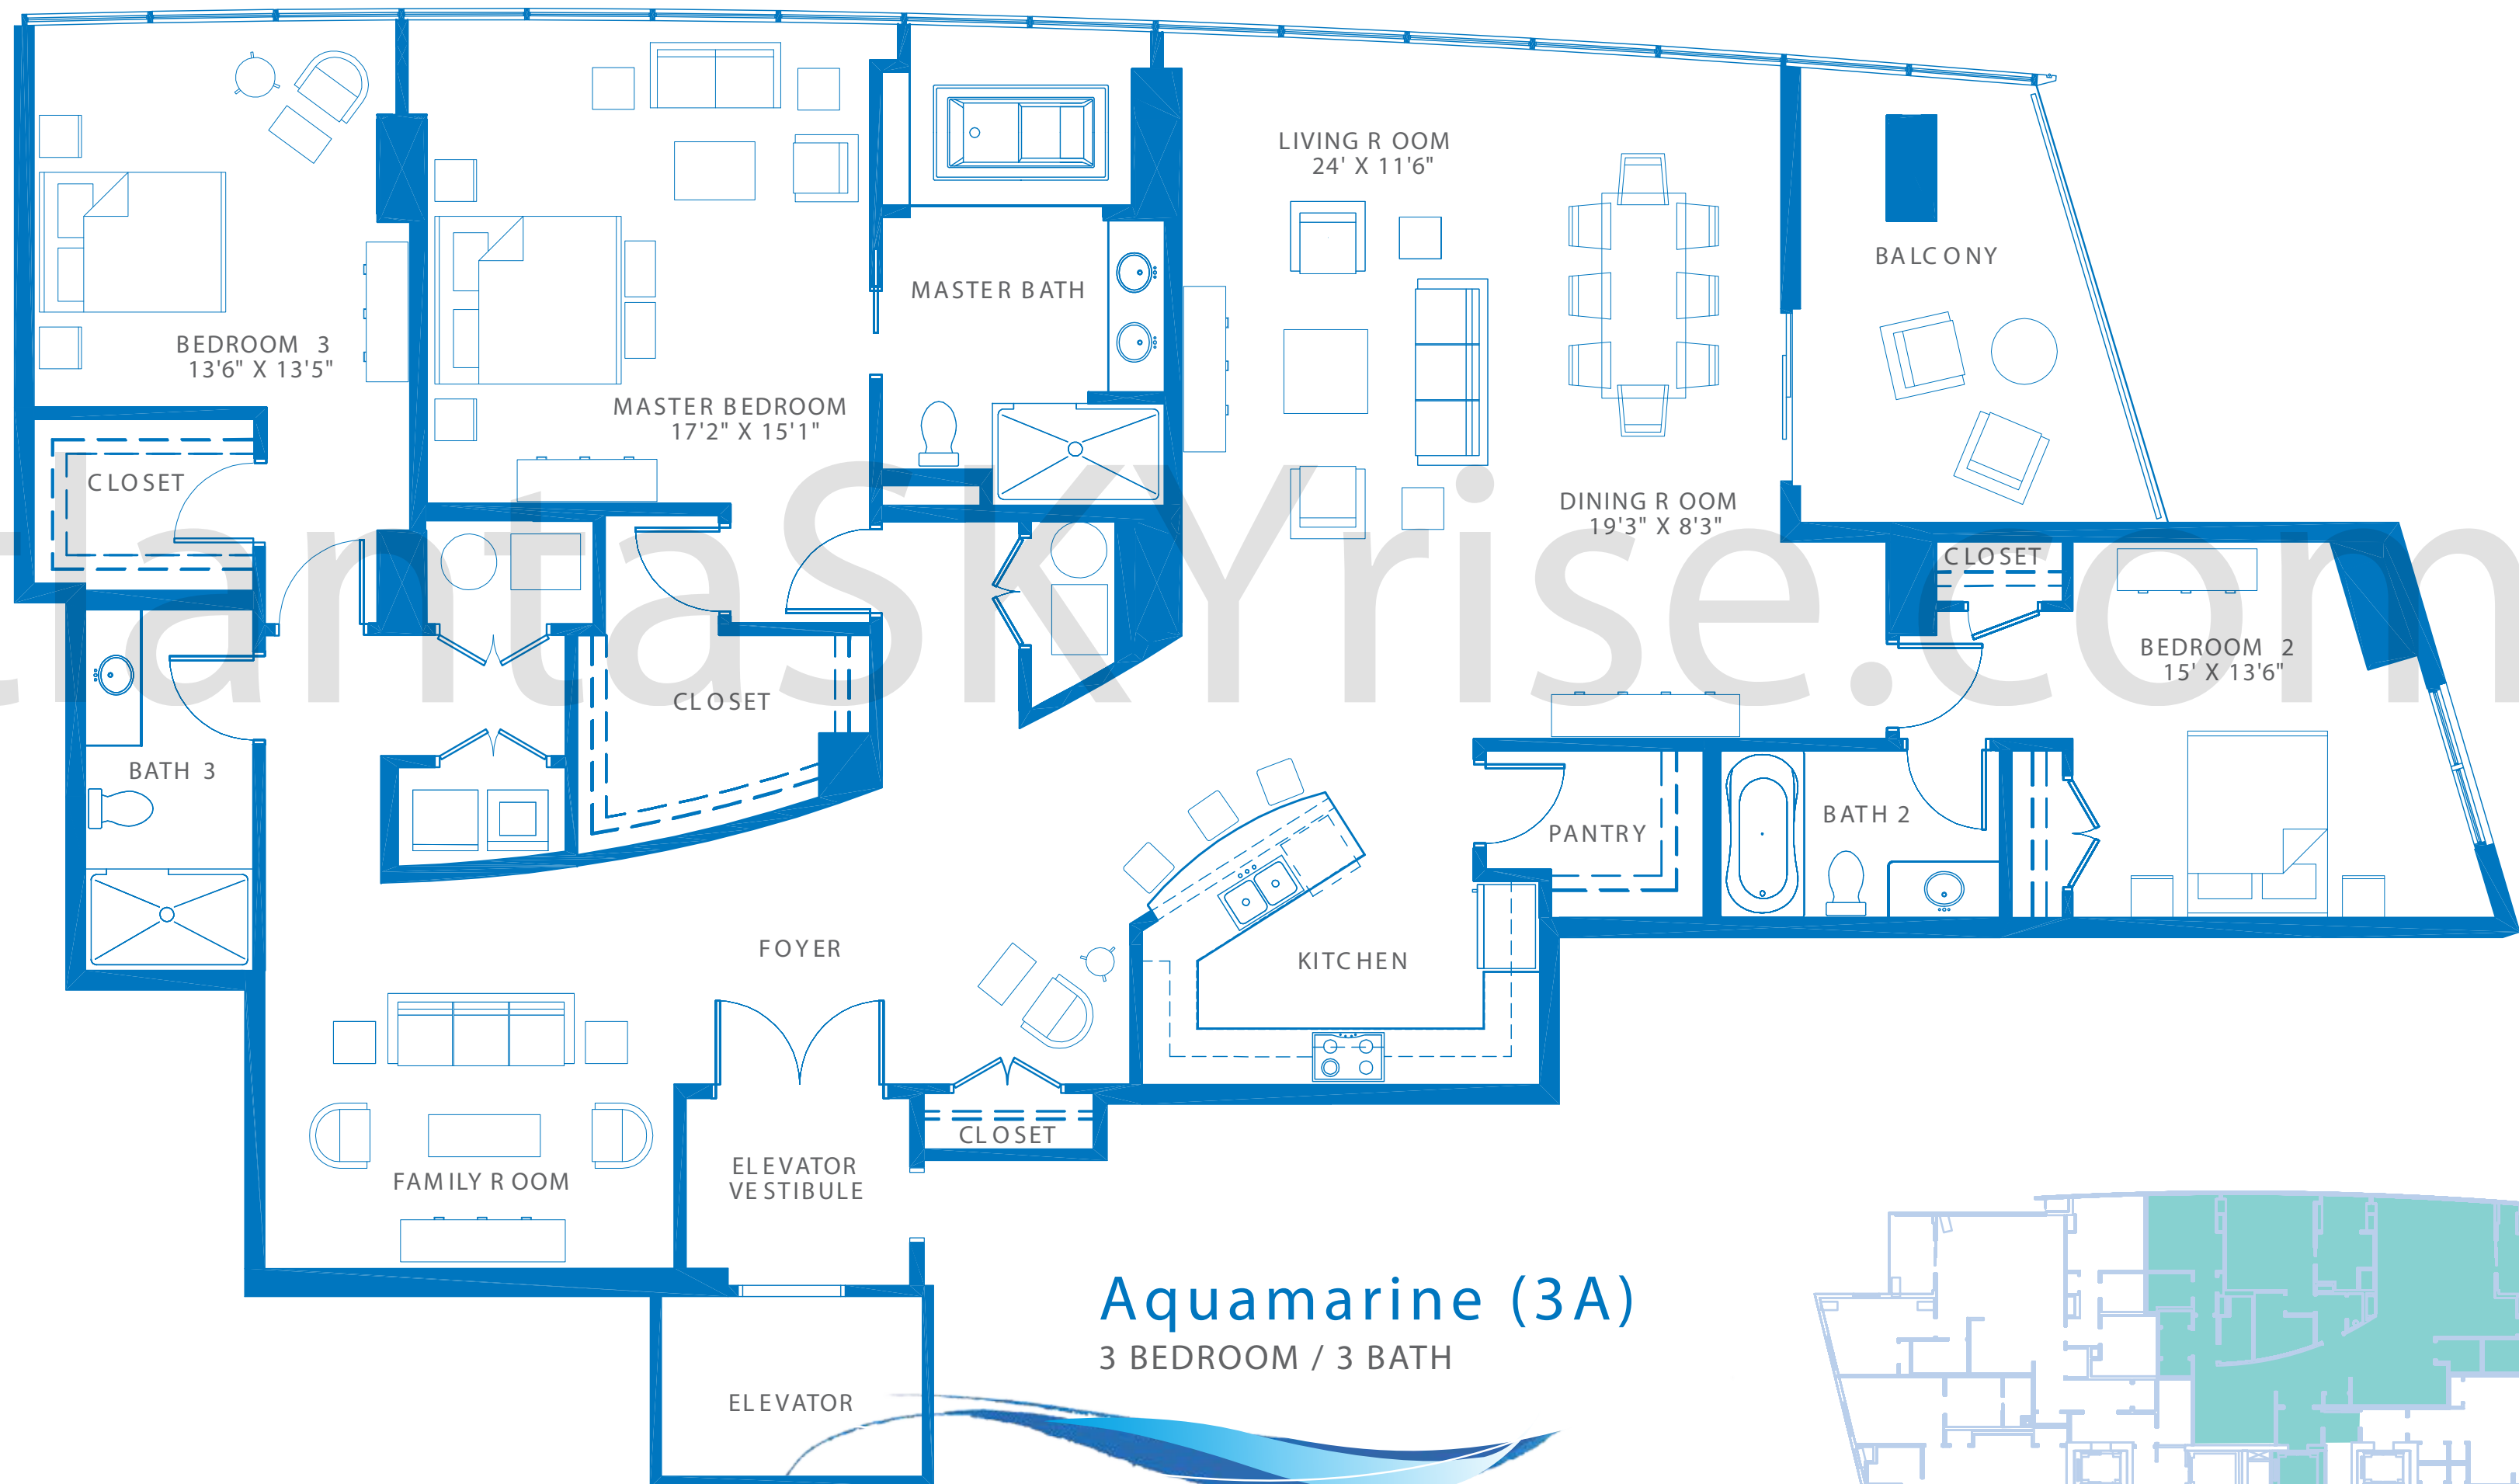

atlantaSKYrise®

Atlanta Luxury Condos

NOTES / COMMENTS:

Aquamarine (3A)

3 BEDROOM / 3 BATH

HEATED SQ. F T. 2,835
 BALCONY SQ. F T. 170
 TOTAL SQ. F T. 3,005

Levels 7-22

All dimensions are approximate and may vary to the uniqueness of the building. The developer reserves the right to alter and/or improve the product at any time. Floor plans are for demonstration purposes only and should not be relied upon as building plans.