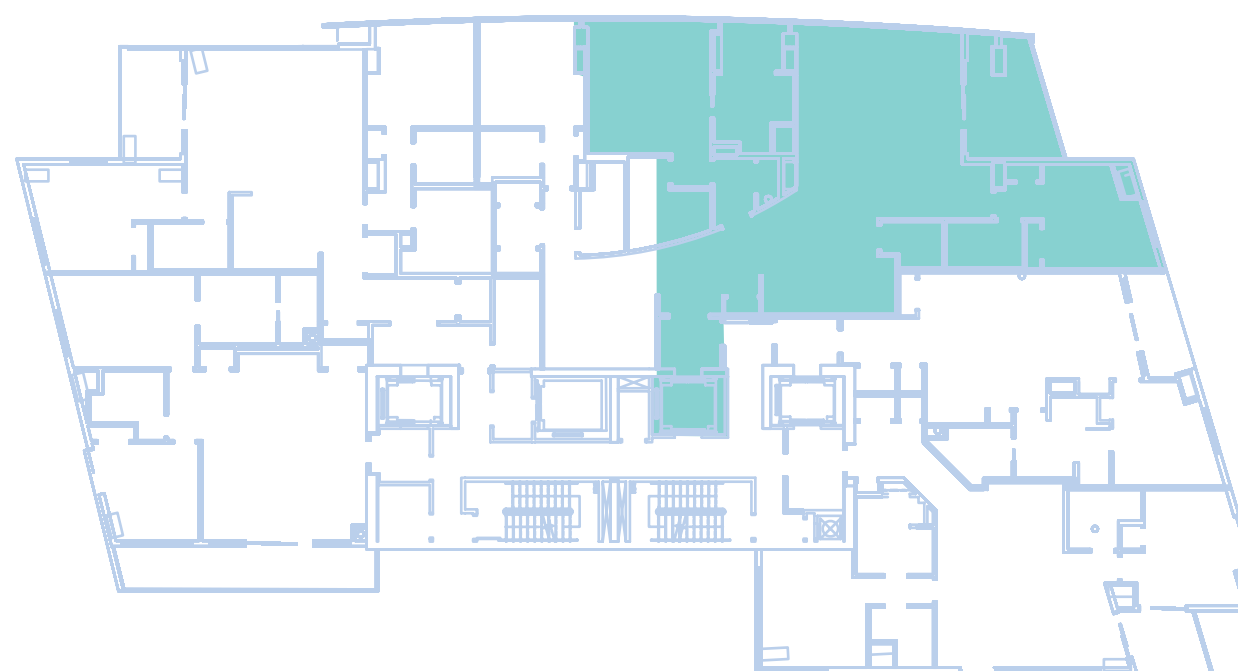

atlantaSKYrise[®]

Atlanta Luxury Condos

NOTES / COMMENTS:

COBALT (2E)
2 BEDROOM / 2 BATH

HEATED SQ. F T. 2,104
BALCONY SQ. F T. 170
TOTAL SQ. F T. 2,274

Levels 6

All dimensions are approximate and may vary to the uniqueness of the building. The developer reserves the right to alter and/or improve the product at any time. Floor plans are for demonstration purposes only and should not be relied upon as building plans.