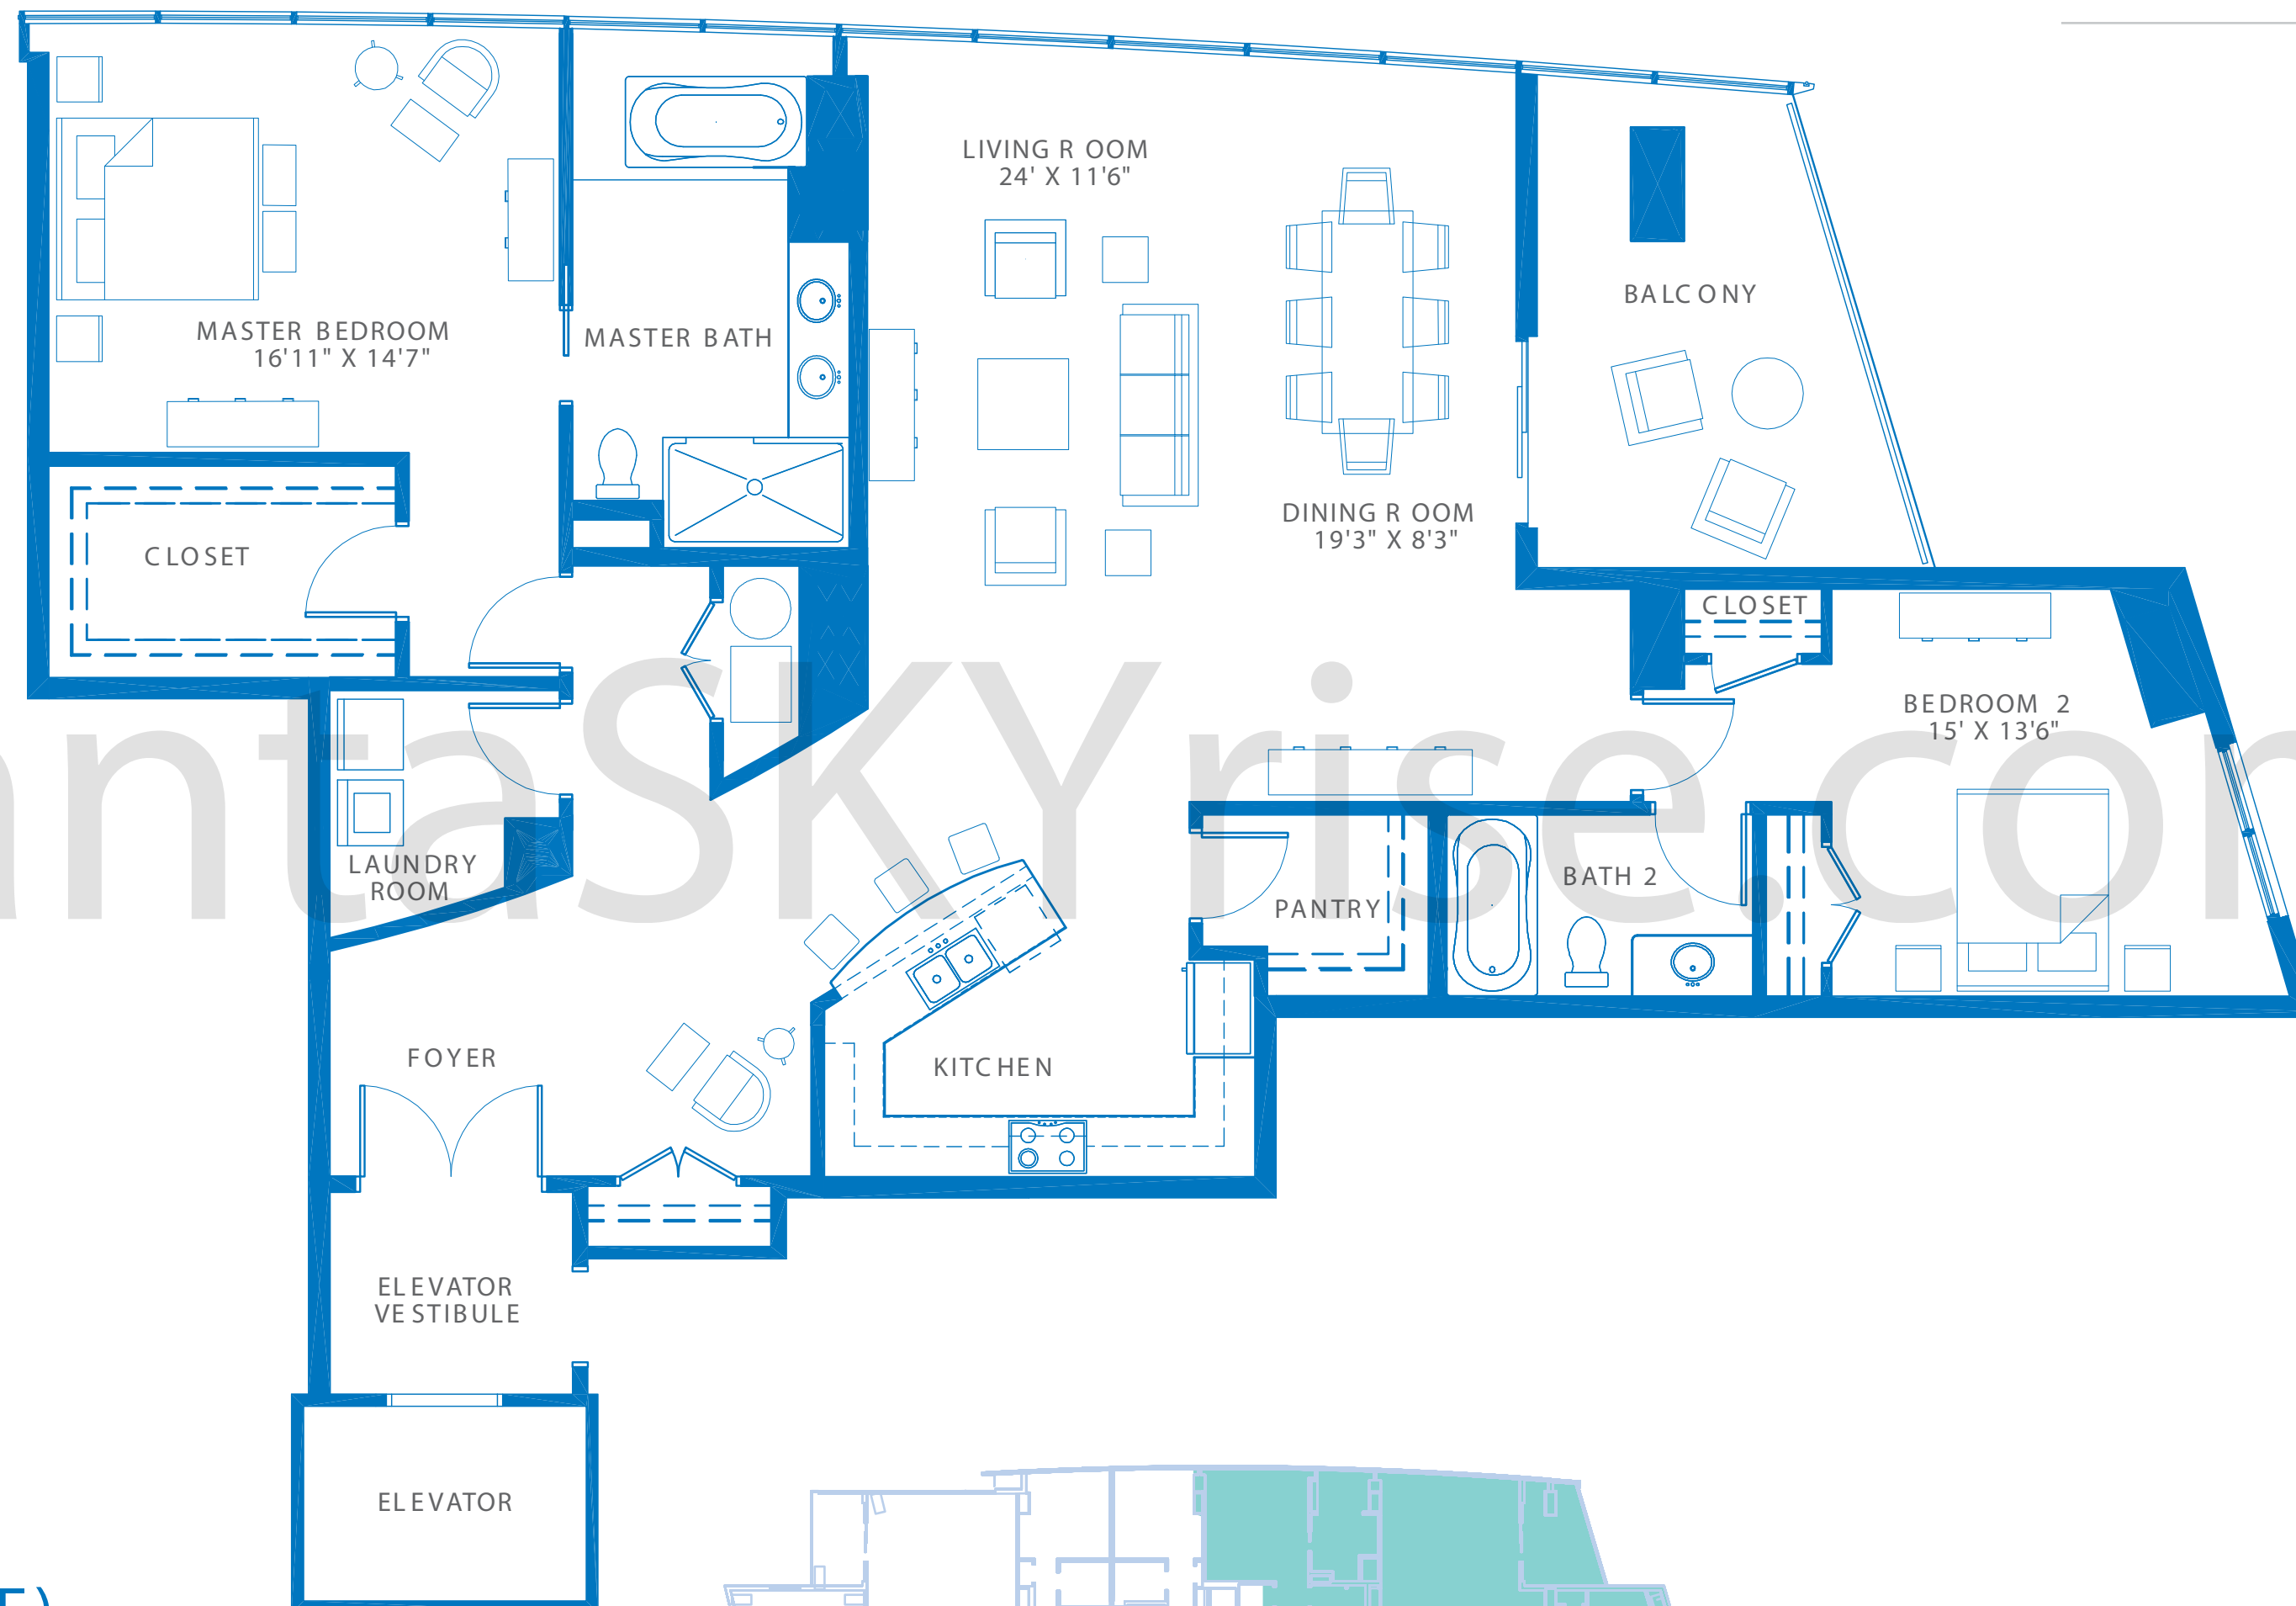

atlantaSKYrise[®]

Atlanta Luxury Condos

NOTES / COMMENTS:

COBALT (2E)
2 BEDROOM / 2 BATH

HEATED SQ. F T. 2,104
BALCONY SQ. F T. 170
TOTAL SQ. F T. 2,274

Levels 6

All dimensions are approximate and may vary to the uniqueness of the building. The developer reserves the right to alter and/or improve the product at any time. Floor plans are for demonstration purposes only and should not be relied upon as building plans.