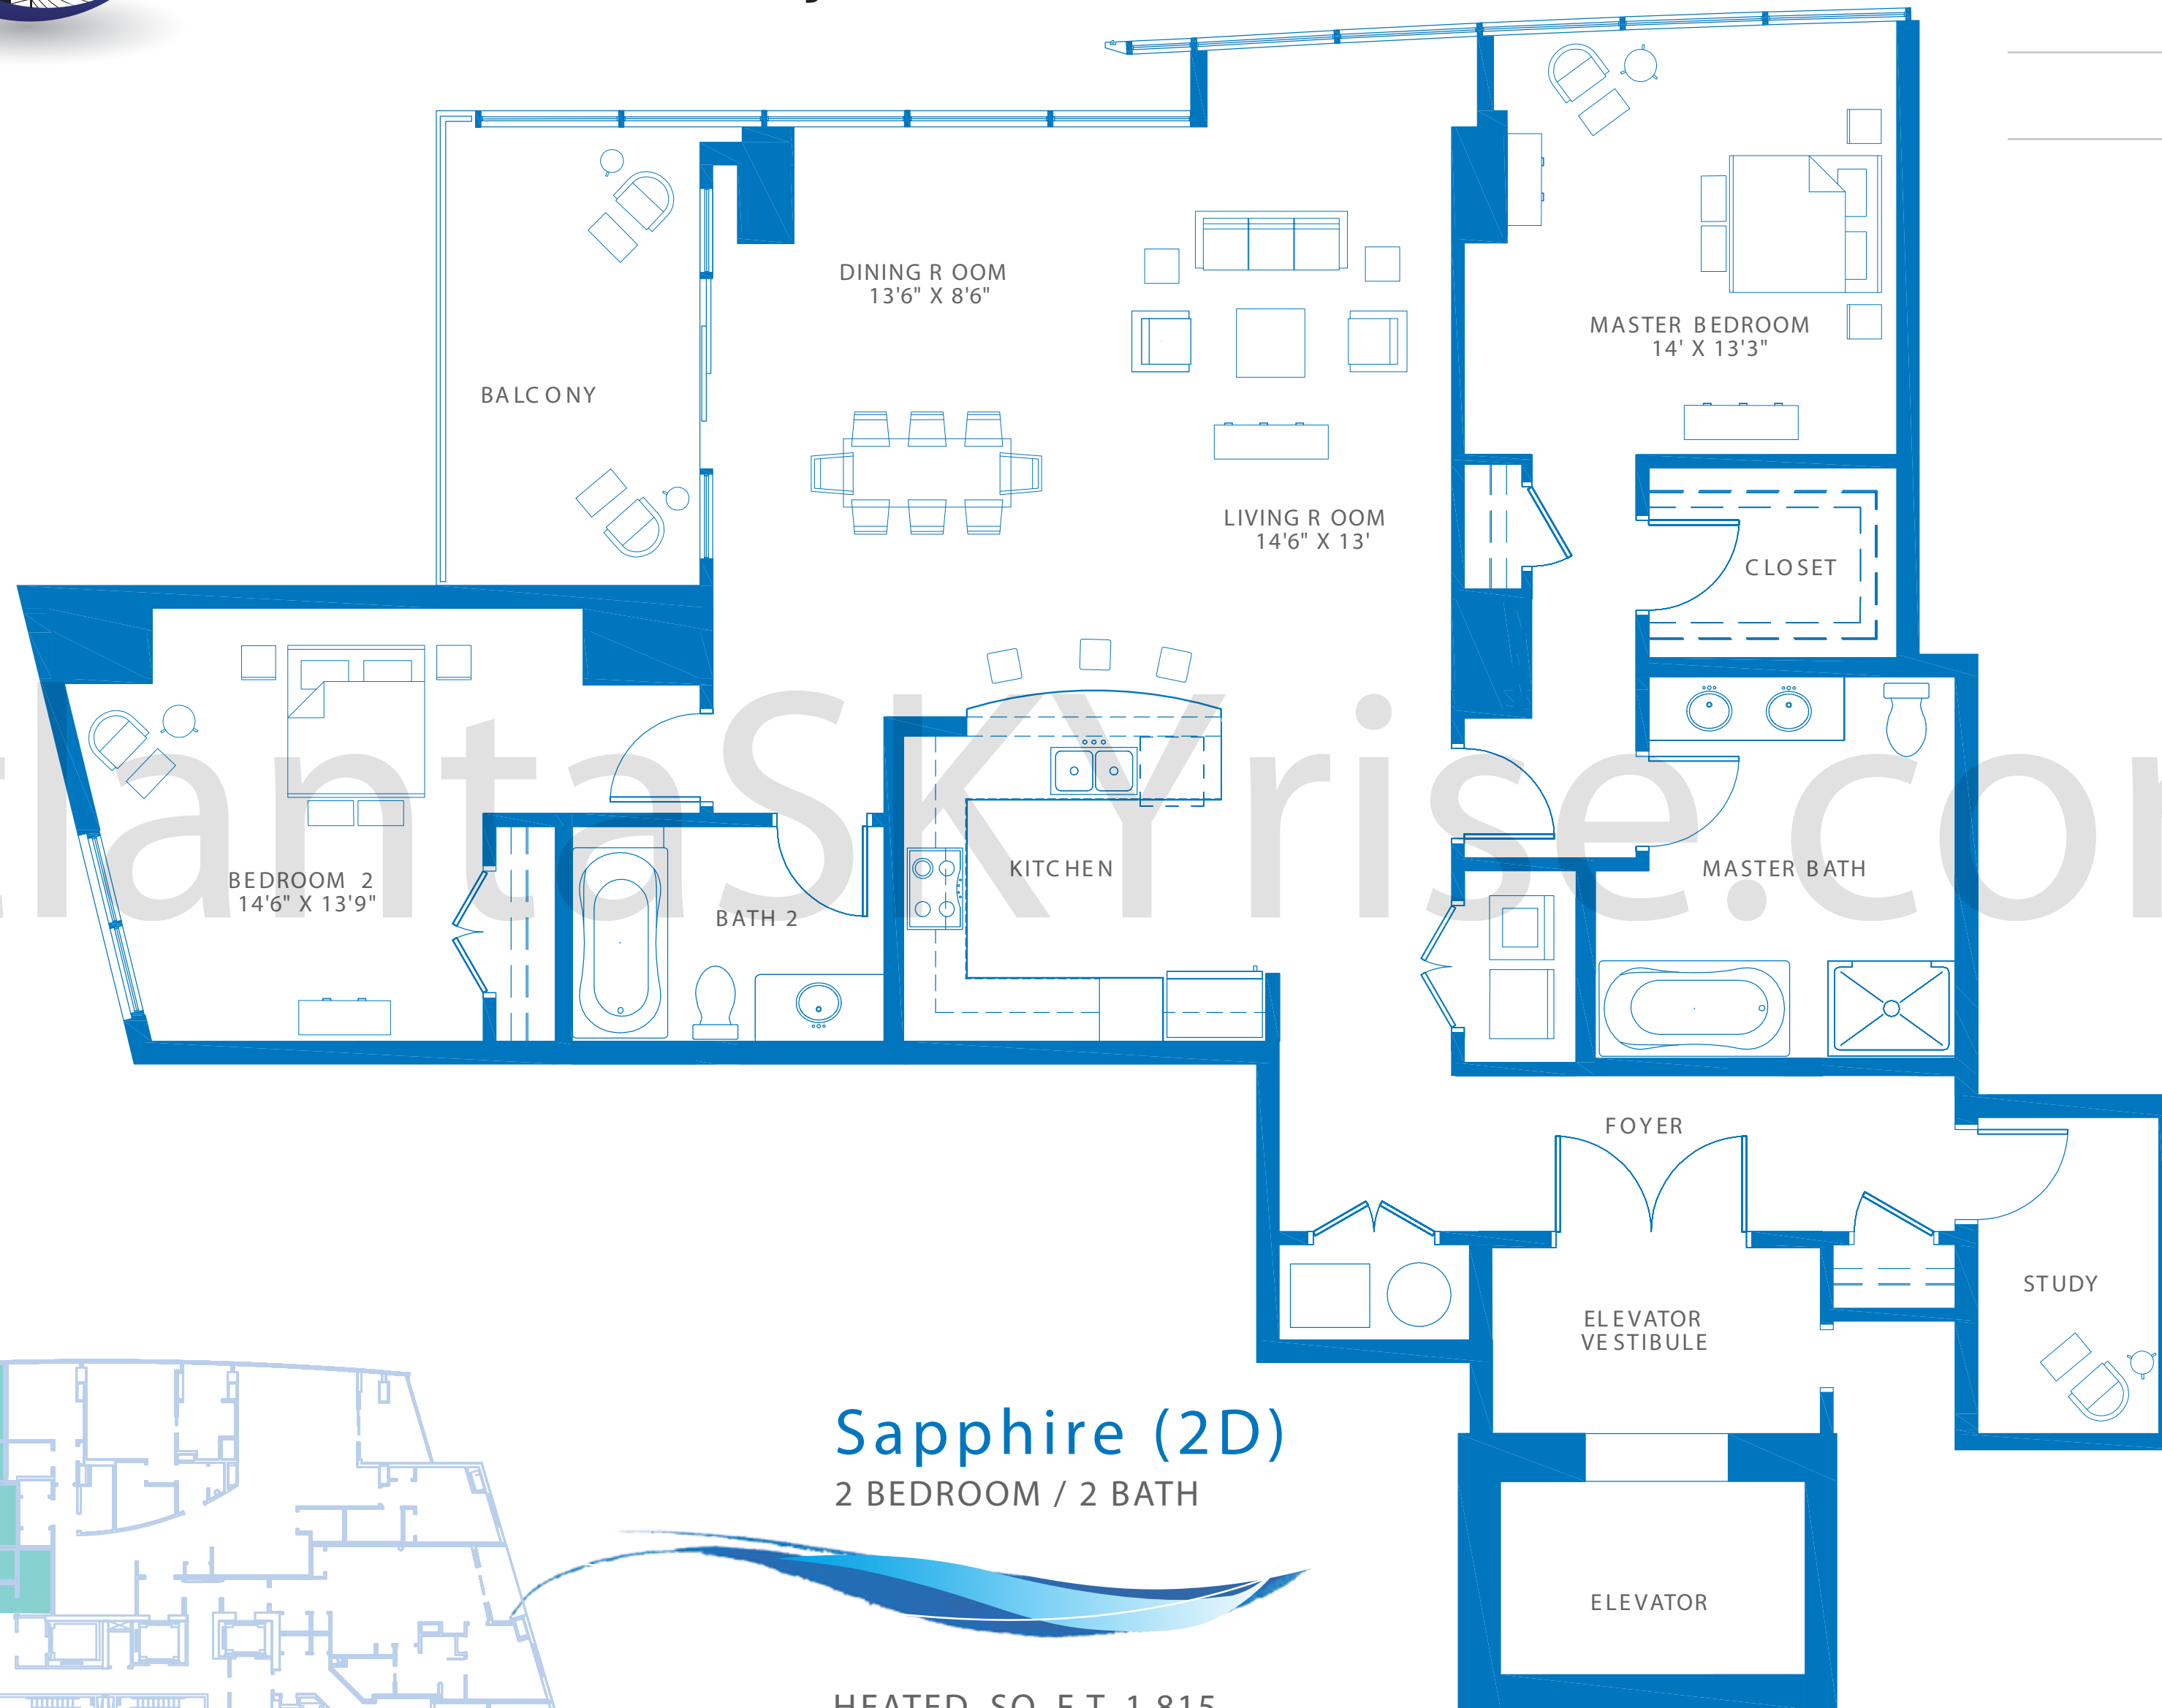

atlantaSKYrise®

Atlanta Luxury Condos

NOTES / COMMENTS:

Sapphire (2D)

2 BEDROOM / 2 BATH

HEATED SQ. FT. 1,815
BALCONY SQ. FT. 122
TOTAL SQ. FT. 1,937

Levels 7-22

All dimensions are approximate and may vary to the uniqueness of the building. The developer reserves the right to alter and/or improve the product at any time. Floor plans are for demonstration purposes only and should not be relied upon as building plans.