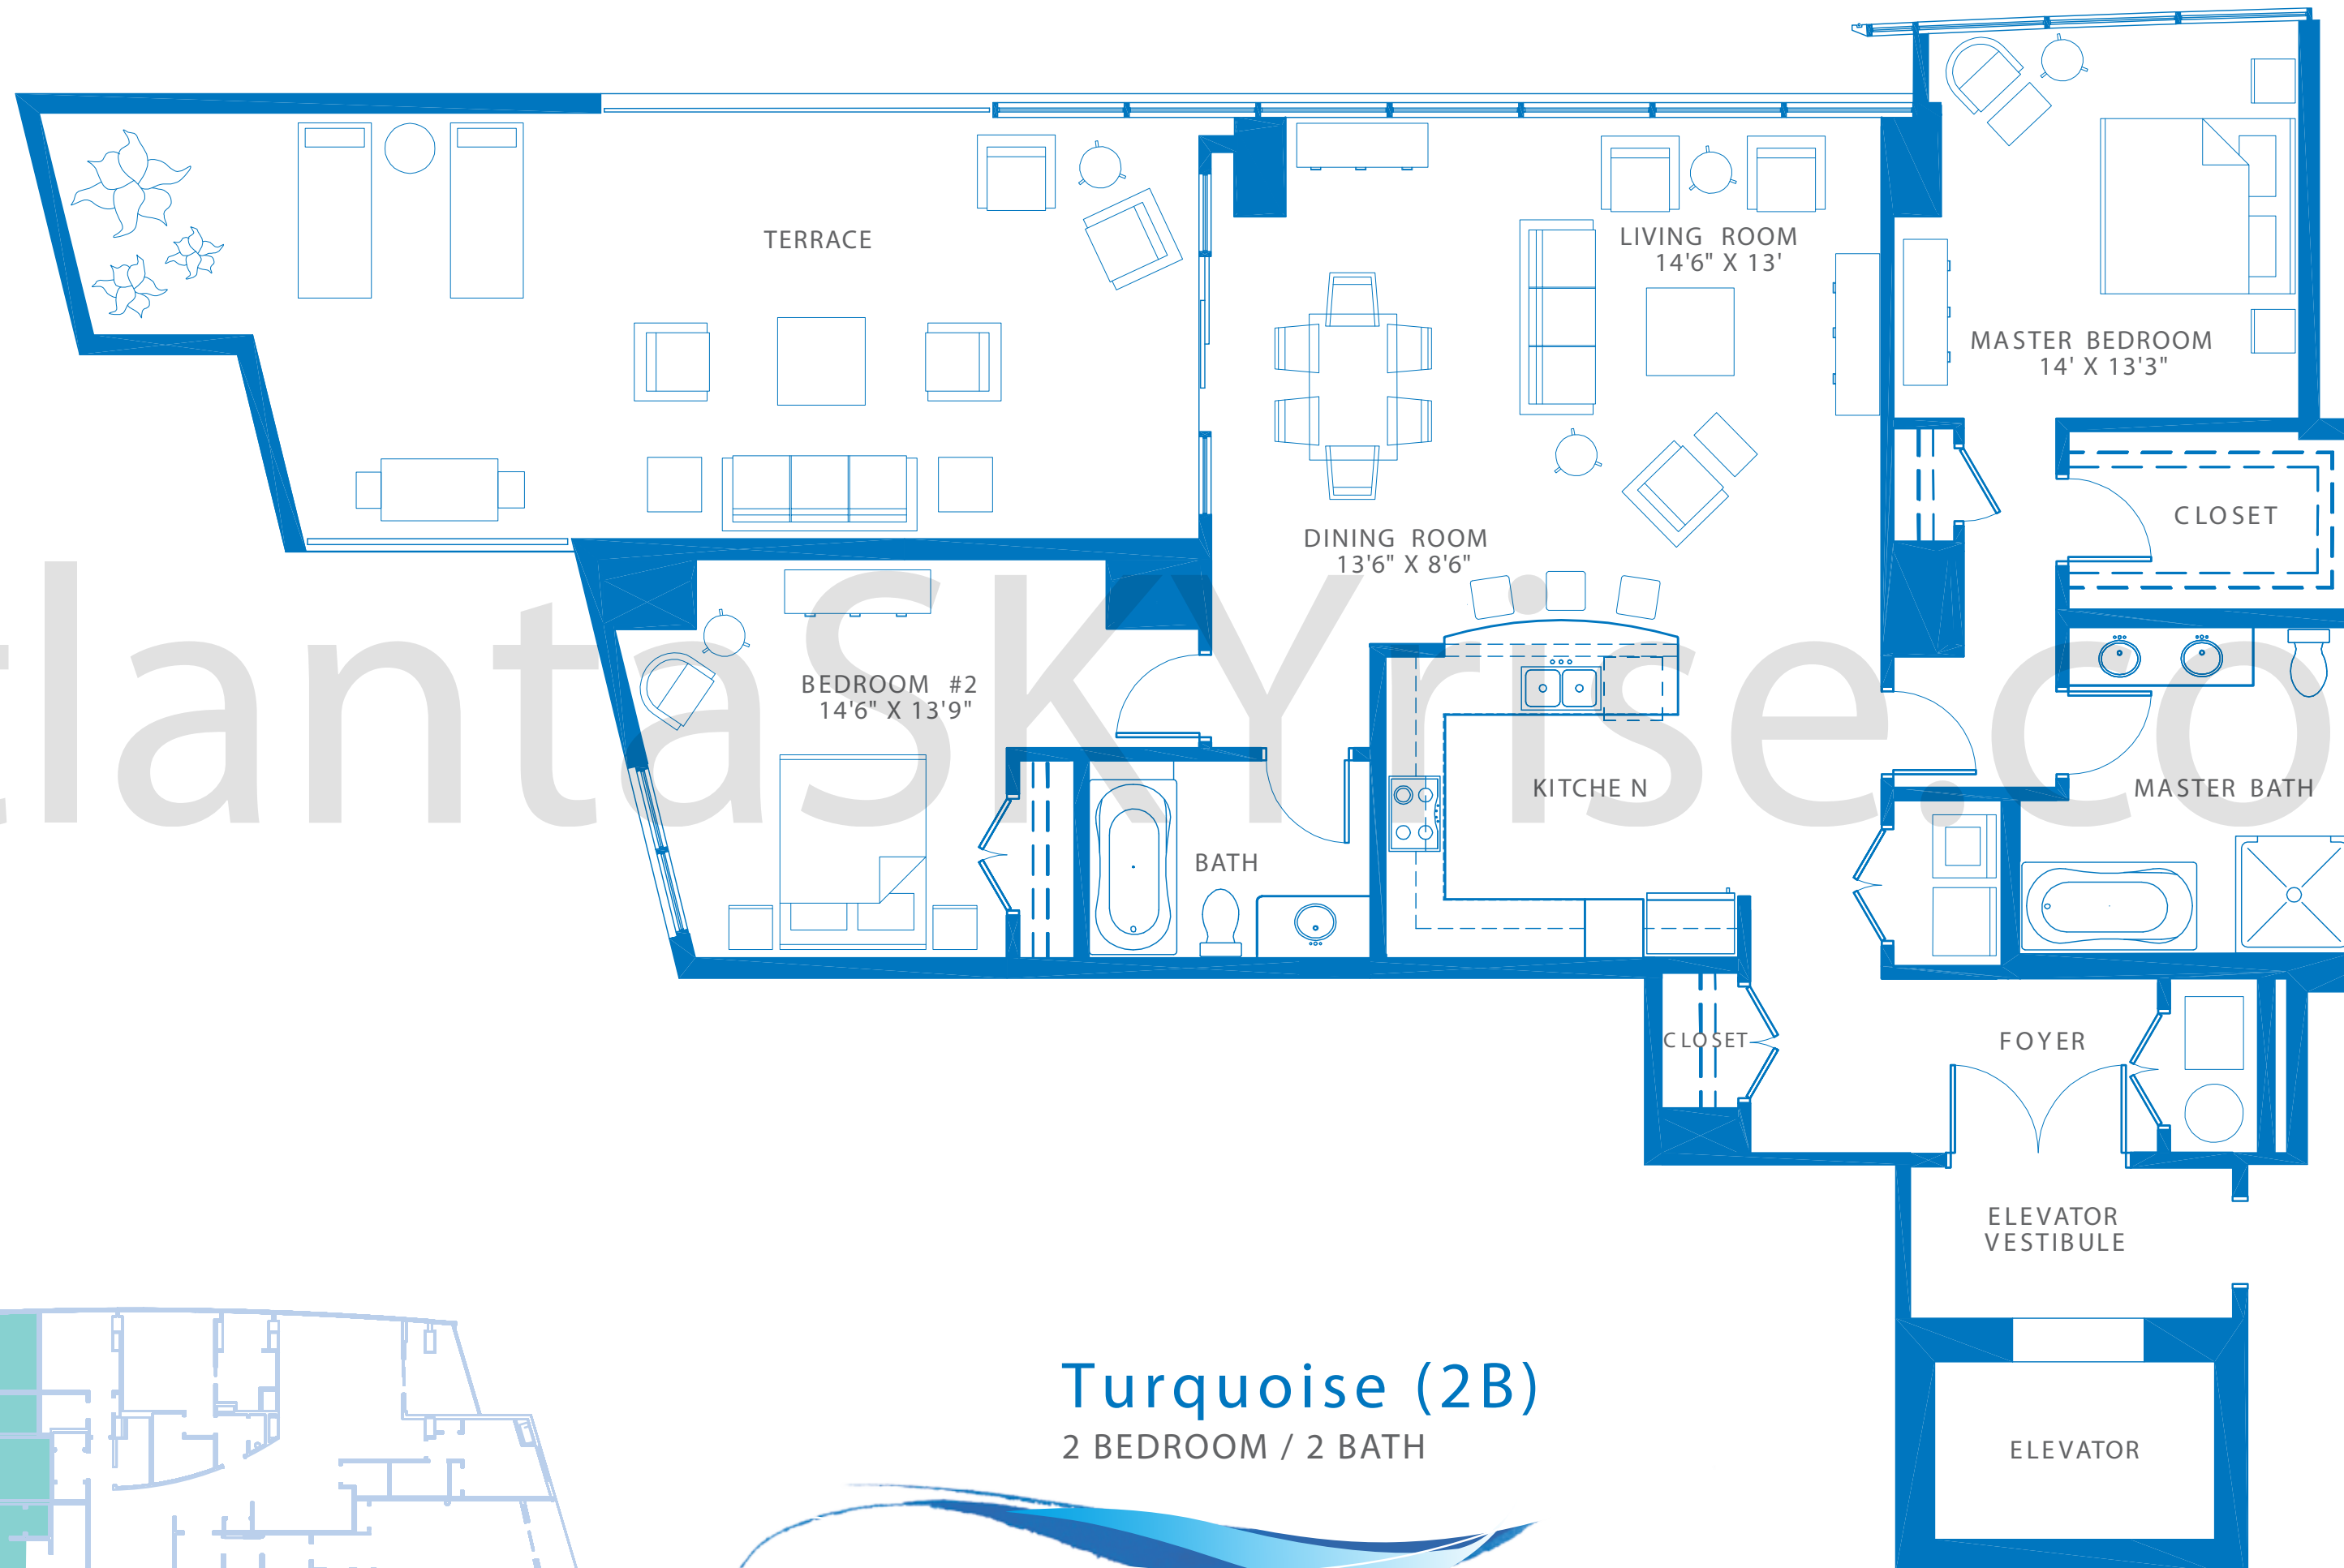

atlantaSKYrise®

Atlanta Luxury Condos

NOTES / COMMENTS:

Turquoise (2B)

2 BEDROOM / 2 BATH

HEATED SQ. F T. 1,723
TERRACE SQ. F T . 612
TOTAL SQ. F T . 2,335

Levels 6