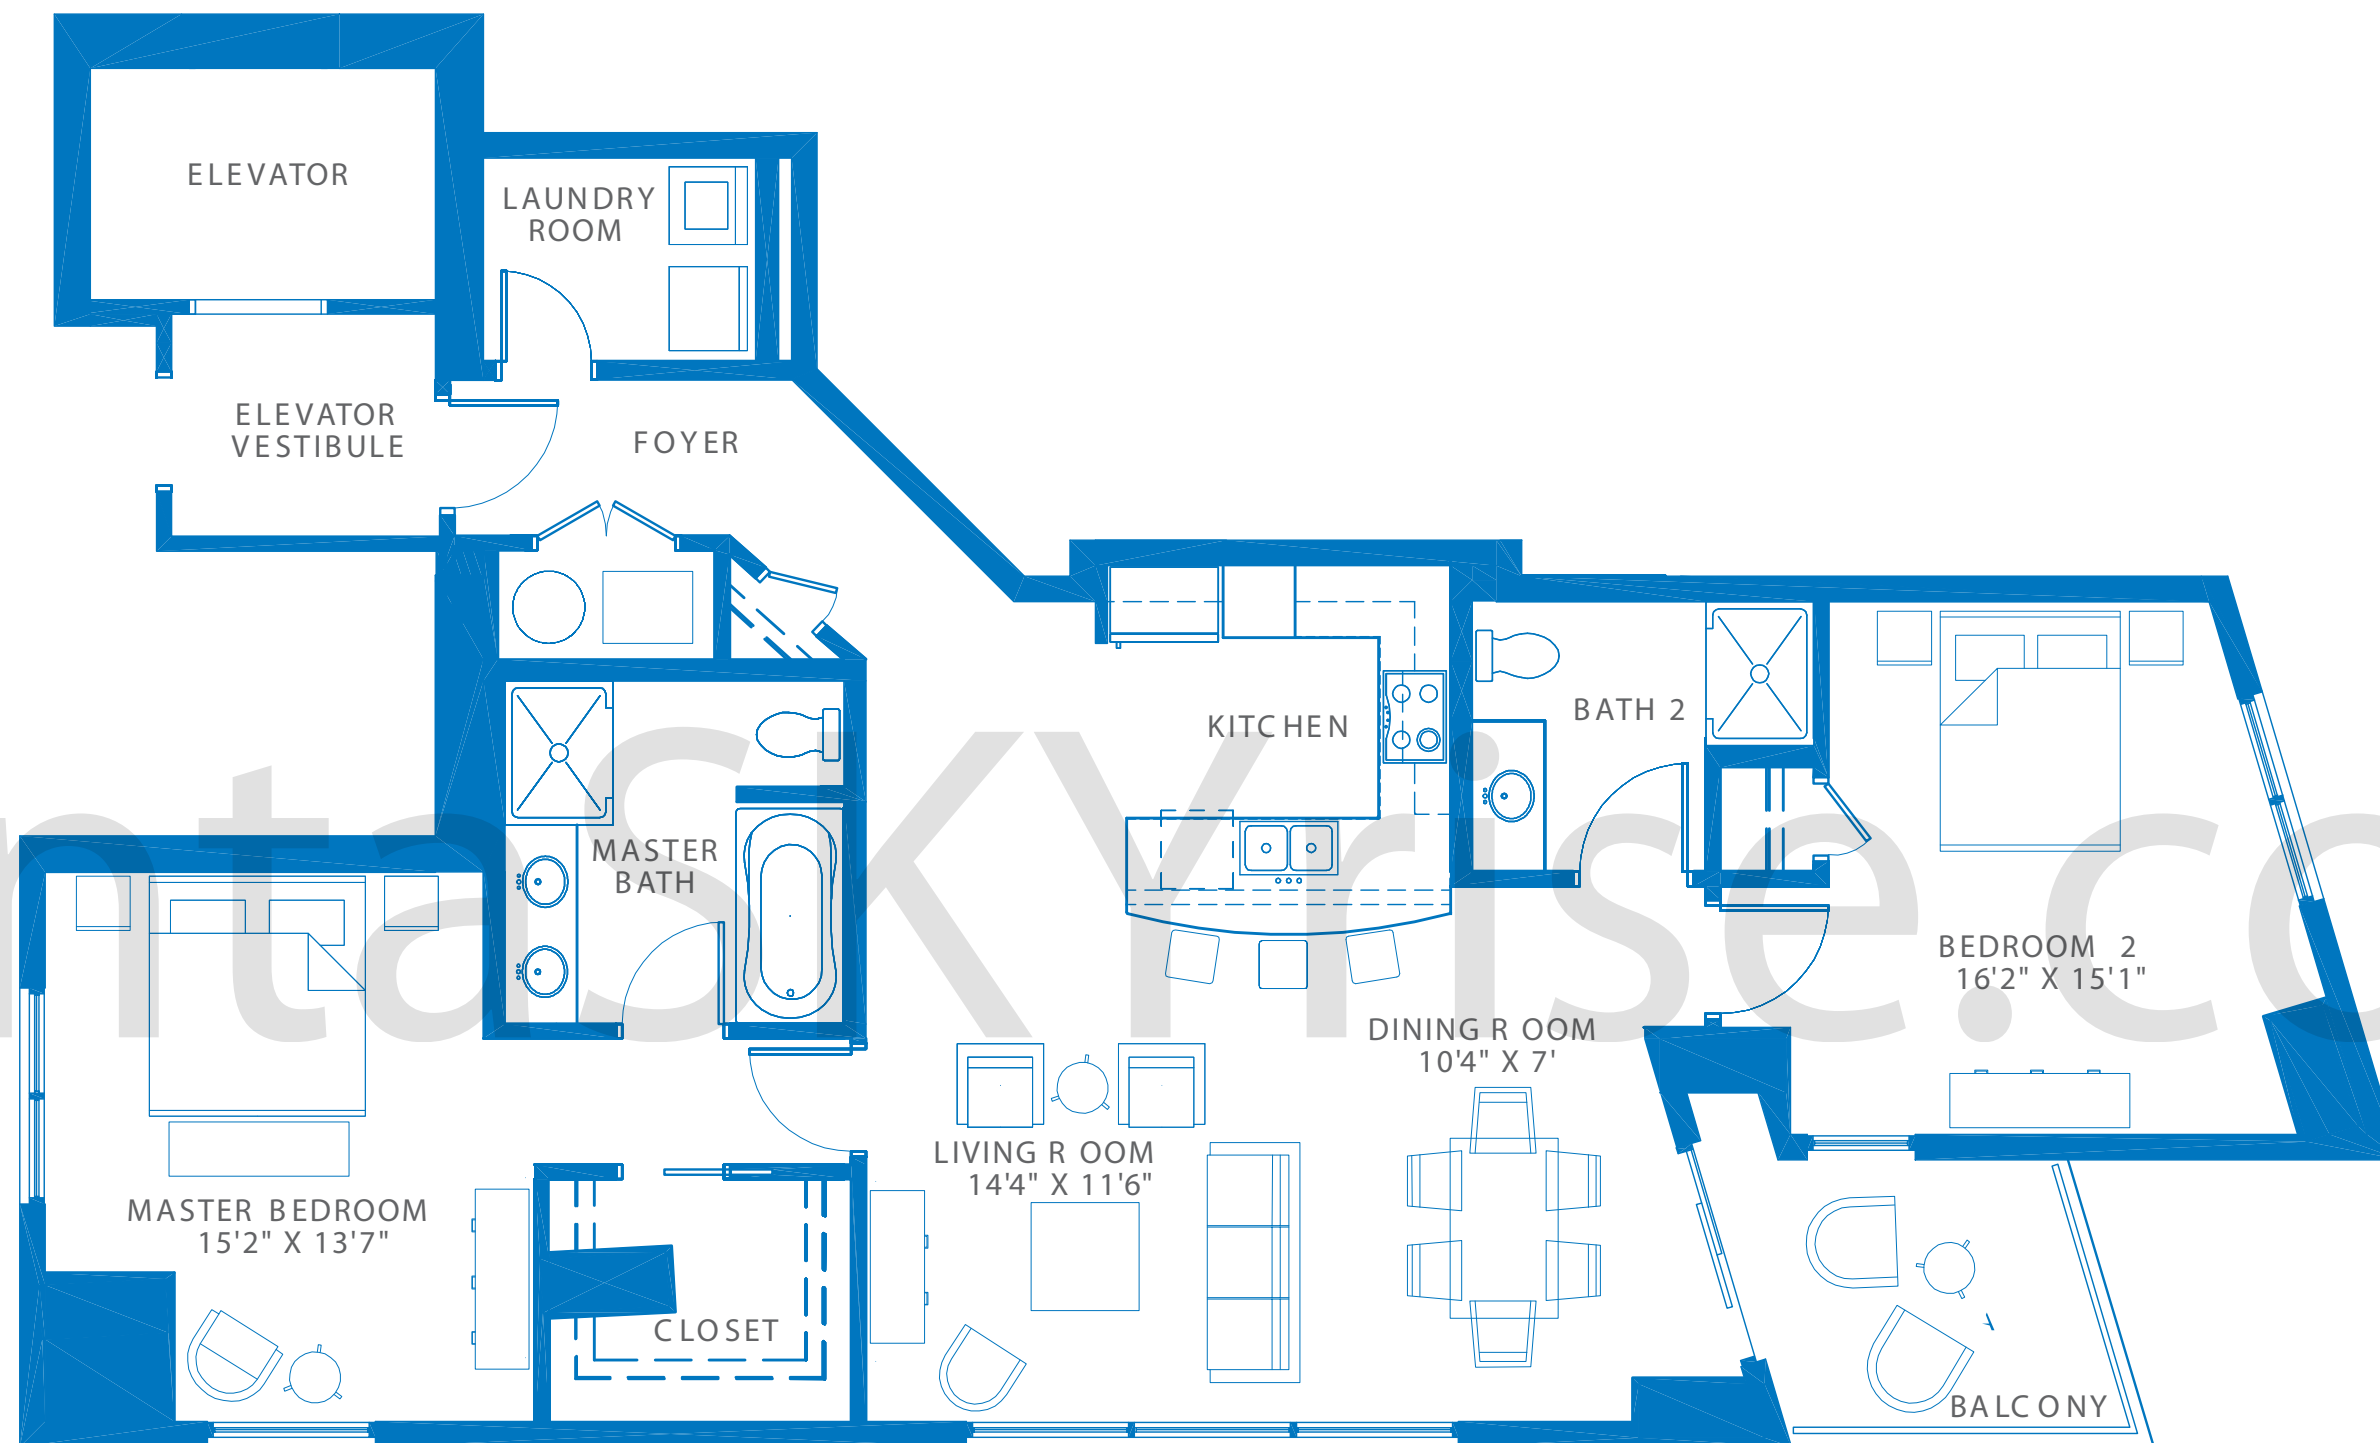

atlantaSKYrise[®]

Atlanta Luxury Condos

NOTES / COMMENTS:

Emerald (2A)

2 BEDROOM / 2 BATH

HEATED SQ. F T. 1,478

BALCONY SQ. F T. 80

TOTAL SQ. F T. 1,558

Levels 7-22