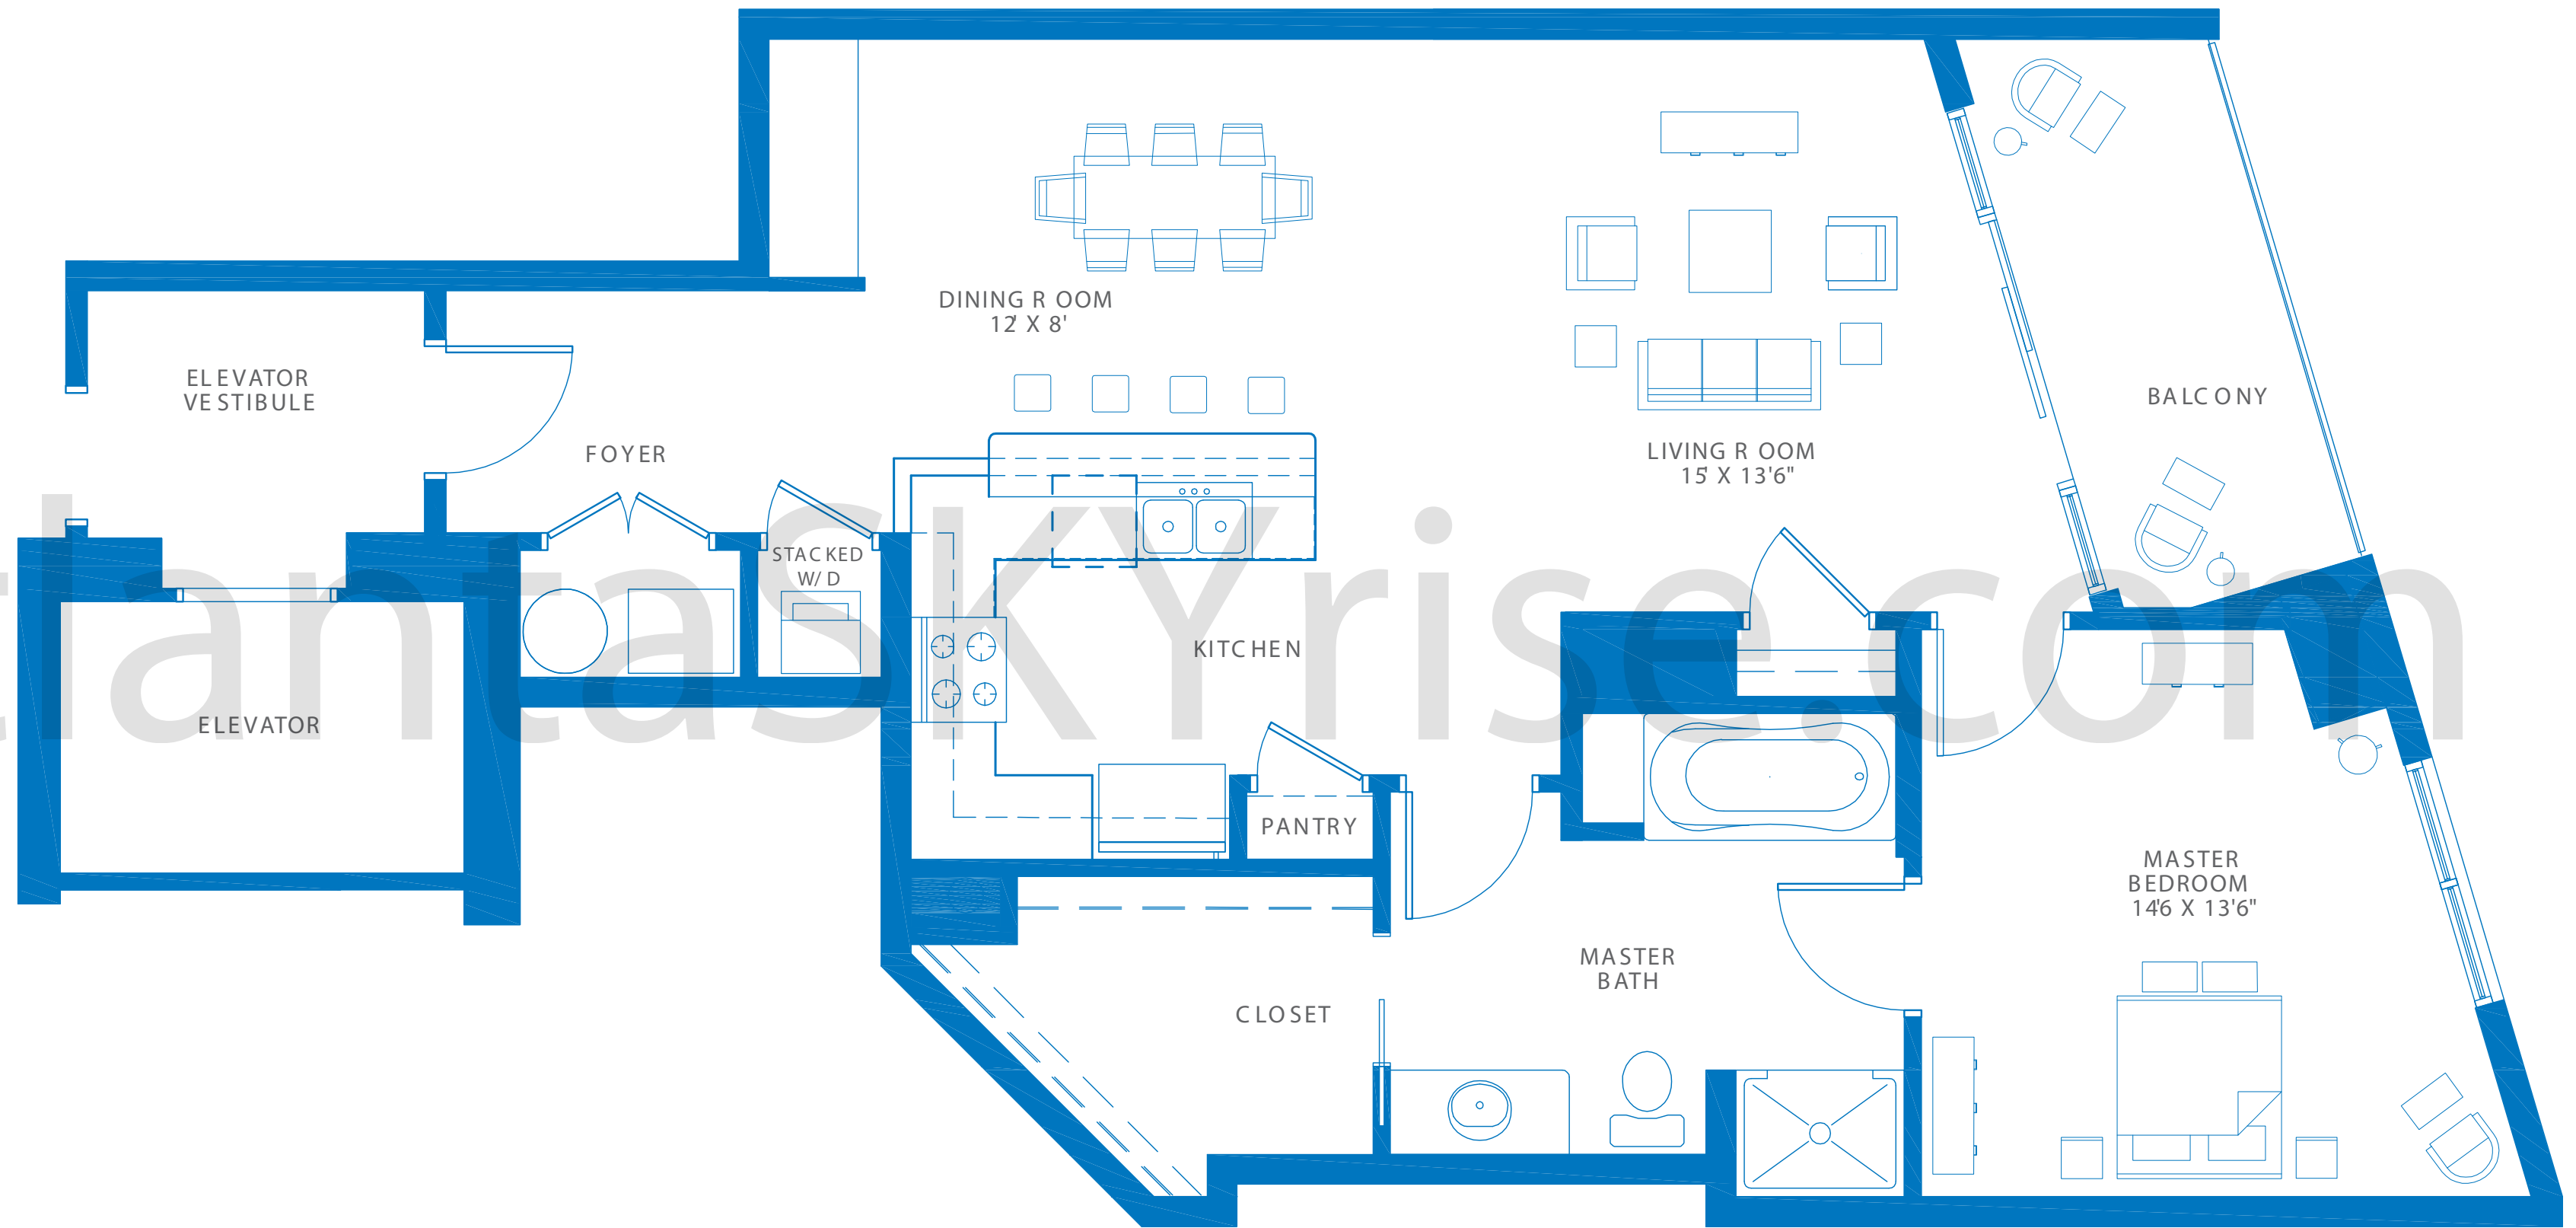

atlantaSKYrise®

Atlanta Luxury Condos

Azure (1A2)

1 BEDROOM / 1 BATH

HEATED SQ. F T. 1,060
BALCONY SQ. F T. 82
TOTAL SQ. F T. 1,142

Levels 6-22

All dimensions are approximate and may vary to the uniqueness of the building. The developer reserves the right to alter and/or improve the product at any time. Floor plans are for demonstration purposes only and should not be relied upon as building plans.