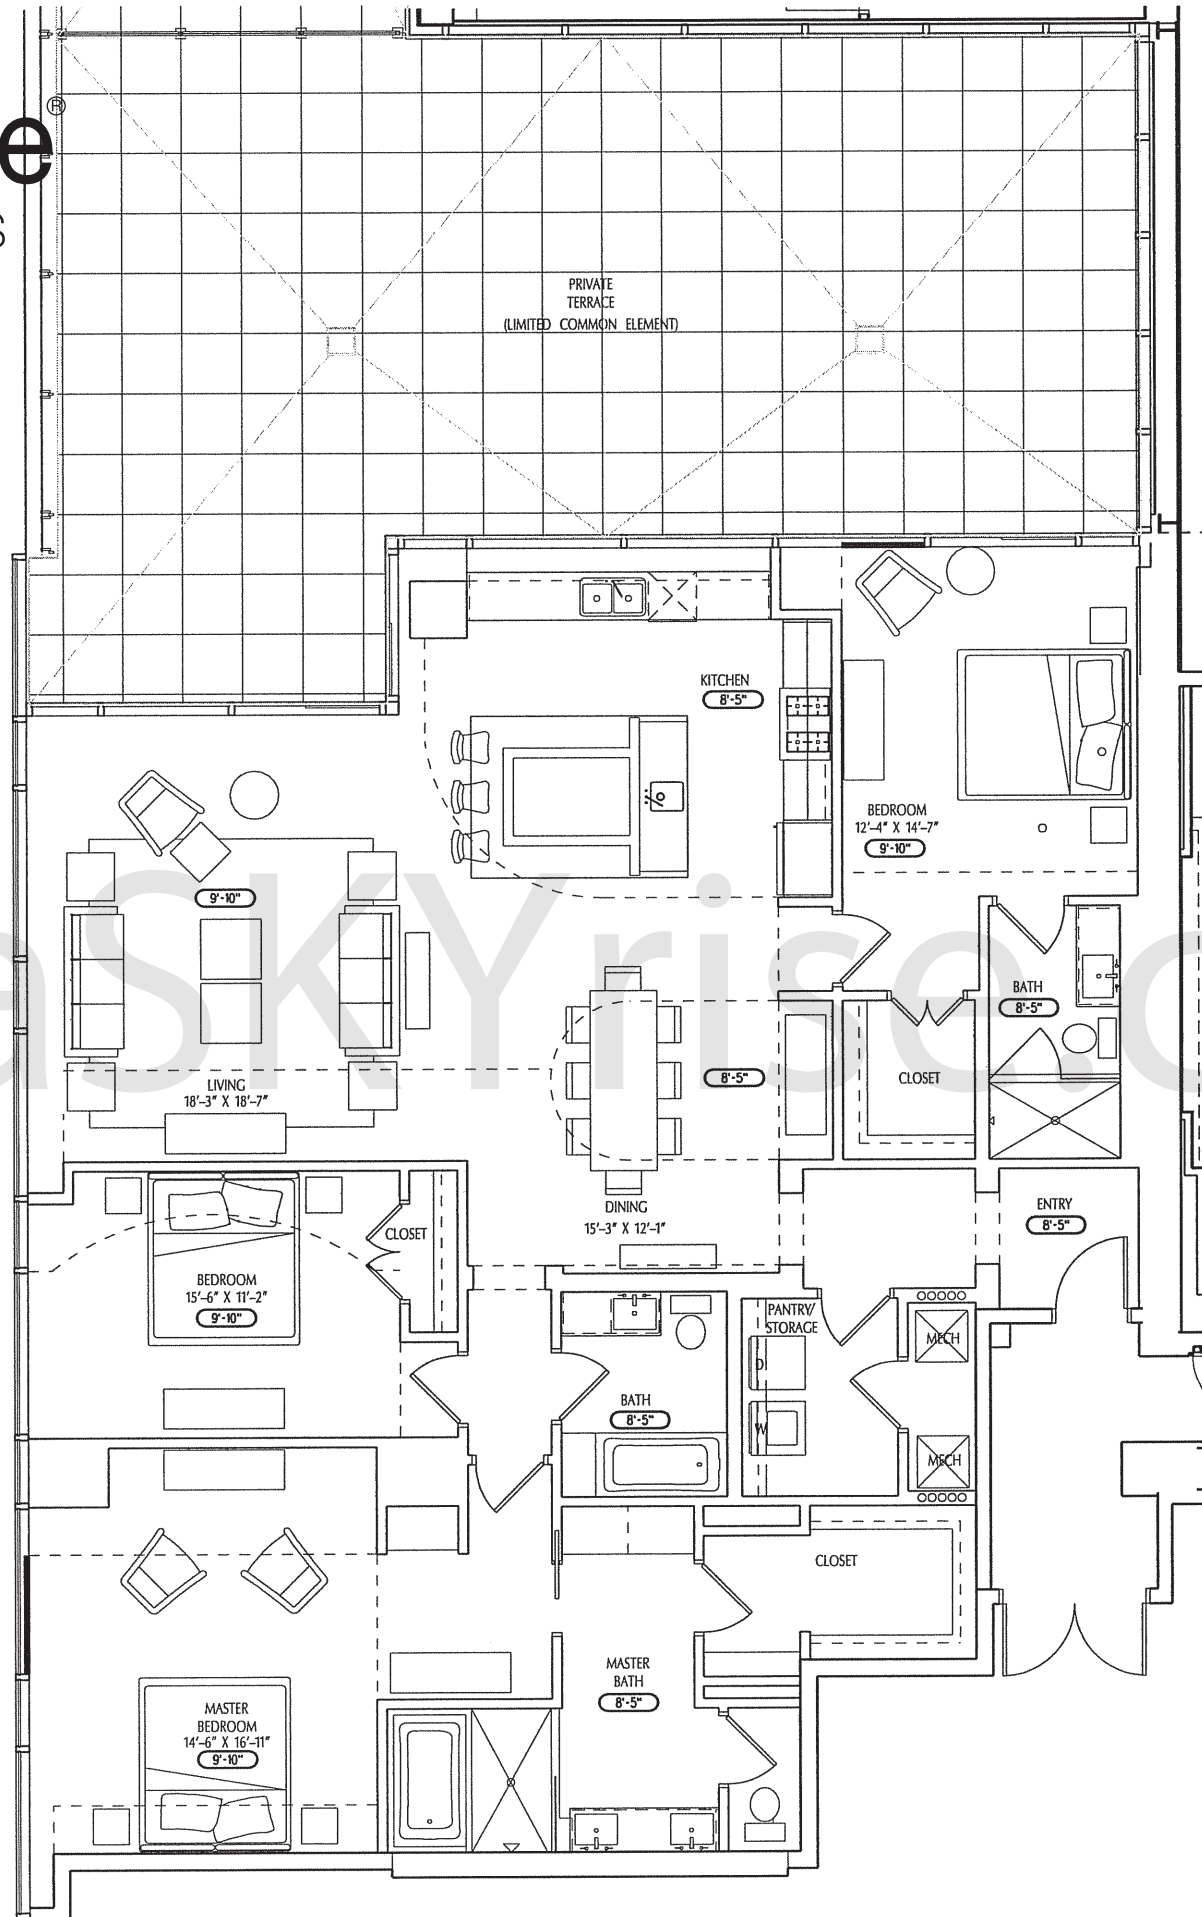

atlantaSKYrise

Atlanta Luxury Condos

UNIT TYPE: E-3A
 LEVELS 28-30
 (3 BEDROOM, 3 BATH)
 APPROXIMATE SALEABLE UNIT AREA: 2,288 SF
 APPROXIMATE TERRACE AREA: 1,038

10 TERMINUS PLACE

ATLANTA, GEORGIA

August 1, 2008

This floor plan and the dimensions and square footage calculations shown hereon are only approximations. Any Unit Owner who is concerned about any representations regarding this floor plan should do his/her own investigation as to the dimensions, measurements and square footage of the Unit.