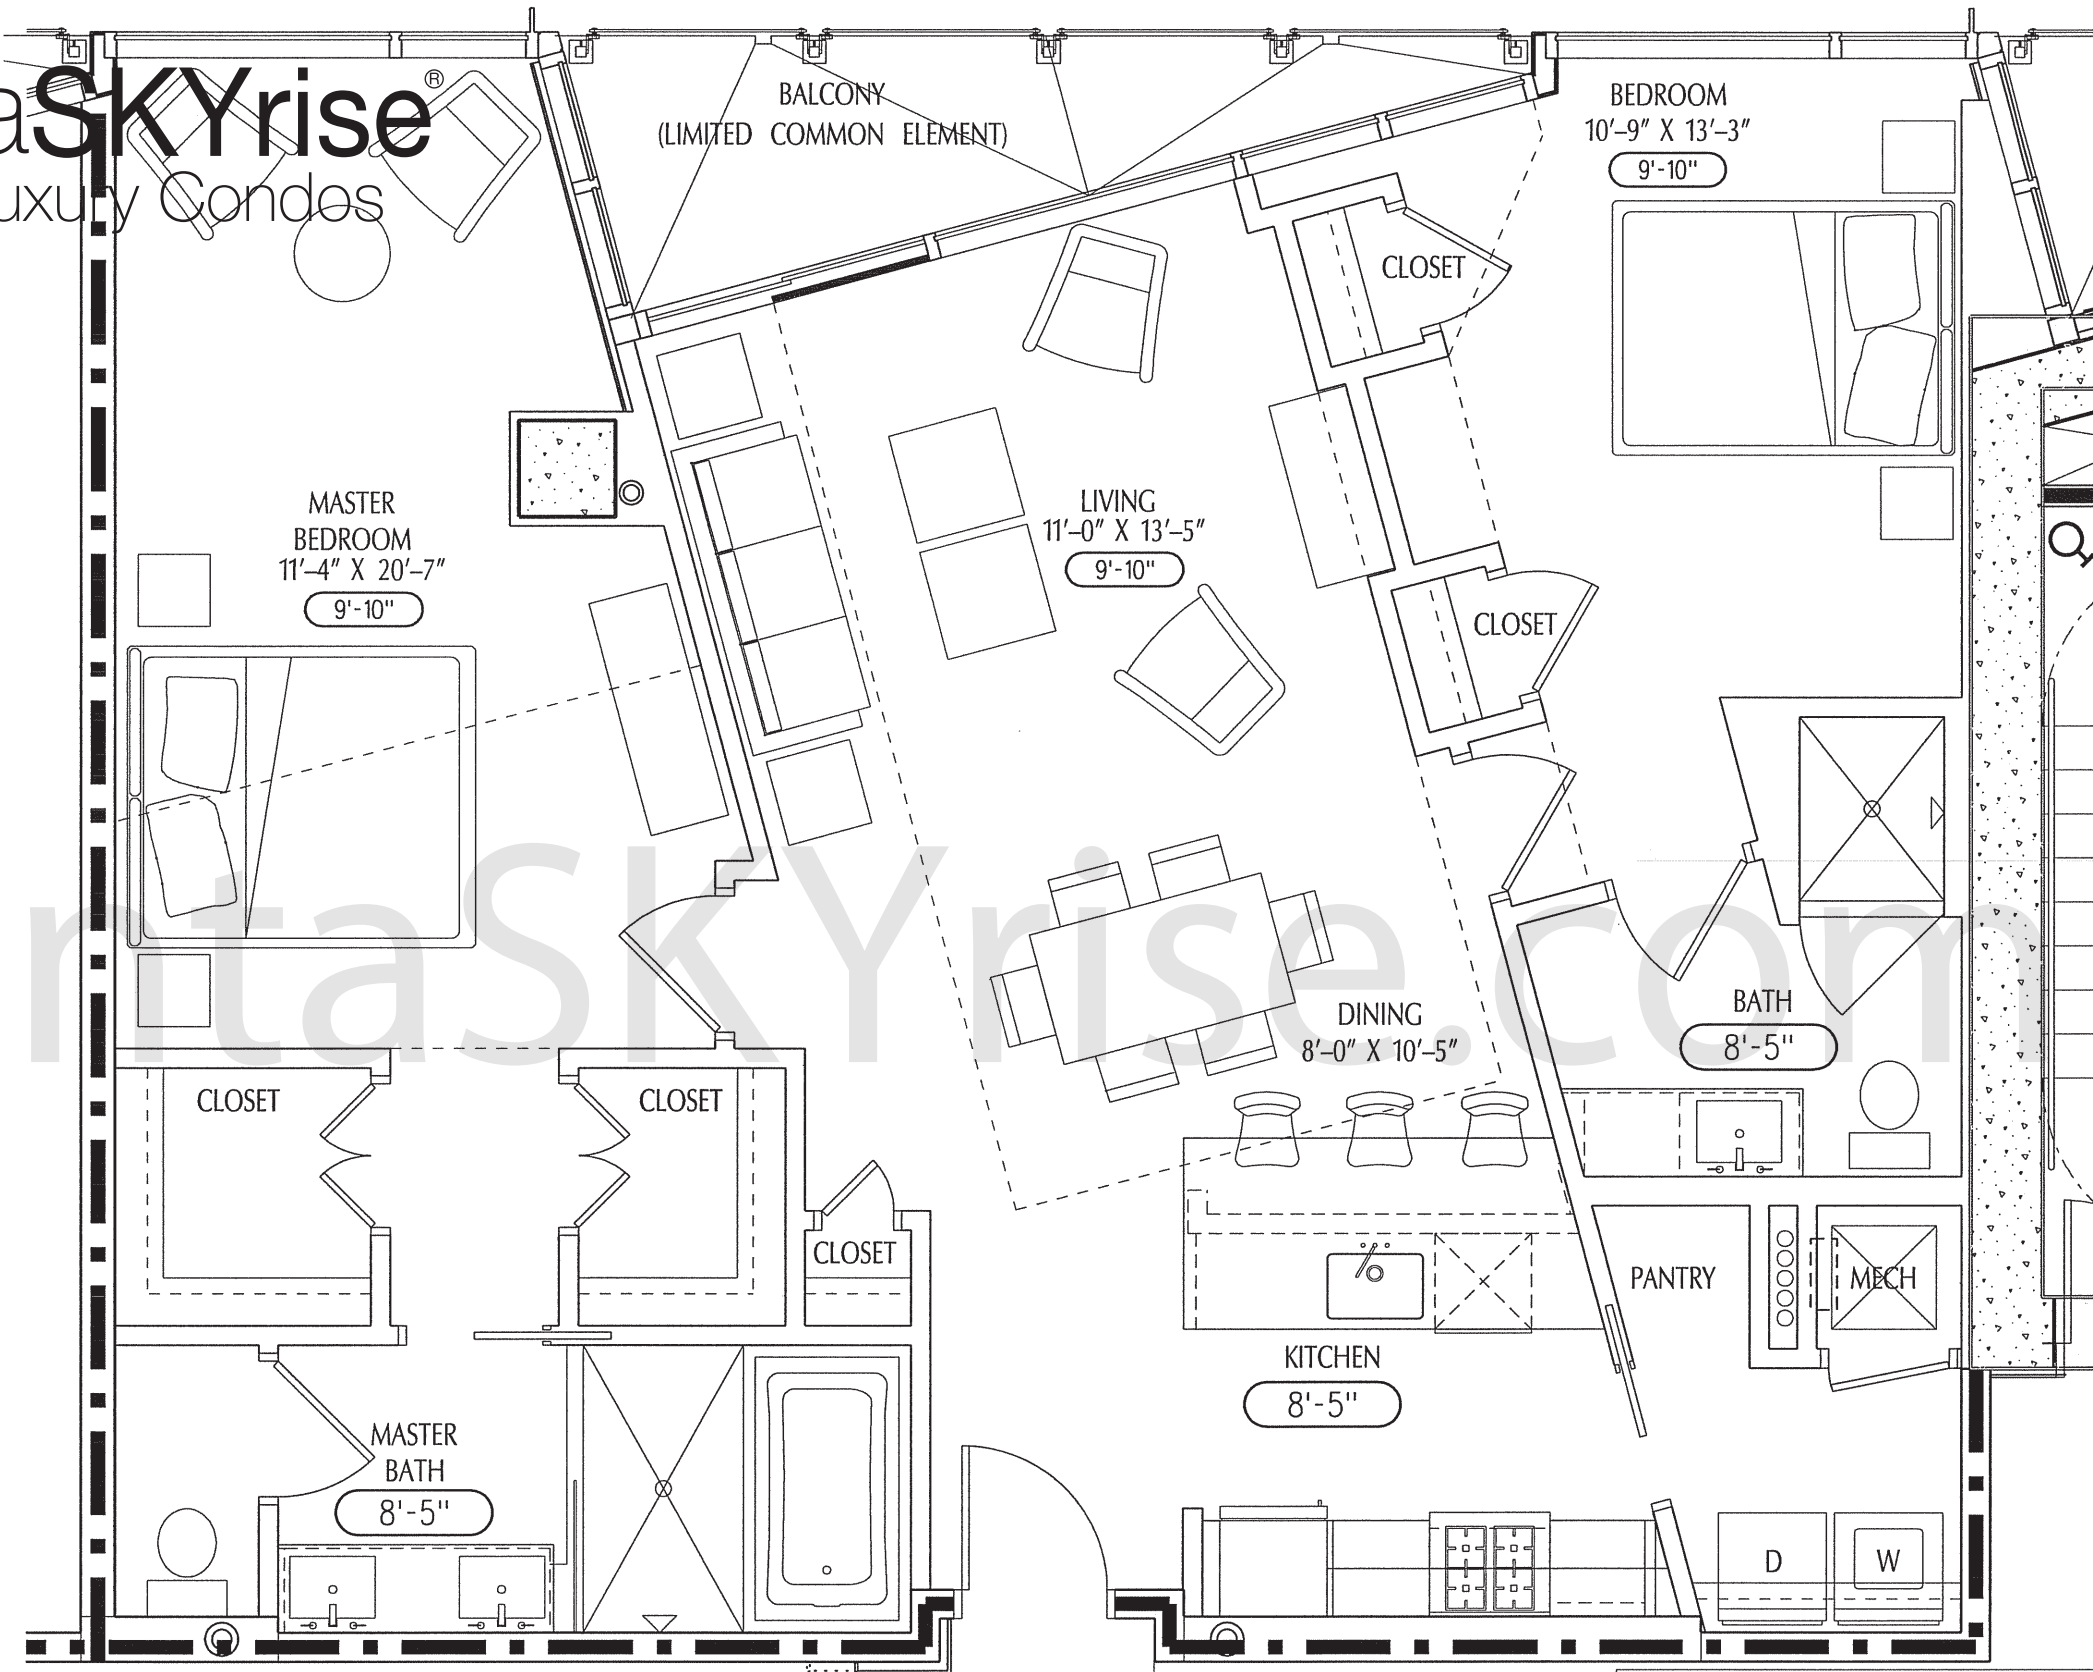

atlanta **Skyrise**[®]

Atlanta Luxury Condos

UNIT TYPE: C-2
 LEVELS 21-28
 (2 BEDROOM, 2 BATH)
 APPROXIMATE SALEABLE UNIT AREA: 1,262 SF
 APPROXIMATE BALCONY AREA: 68 SF

10 TERMINUS PLACE

ATLANTA, GEORGIA

August 1, 2008

This floor plan and dimensions and square footage calculations shown hereon are only approximations. Any Unit Owner who is concerned about any representations regarding this floor plan should do his/her own investigation as to the dimensions, measurements and square footage of the Unit.