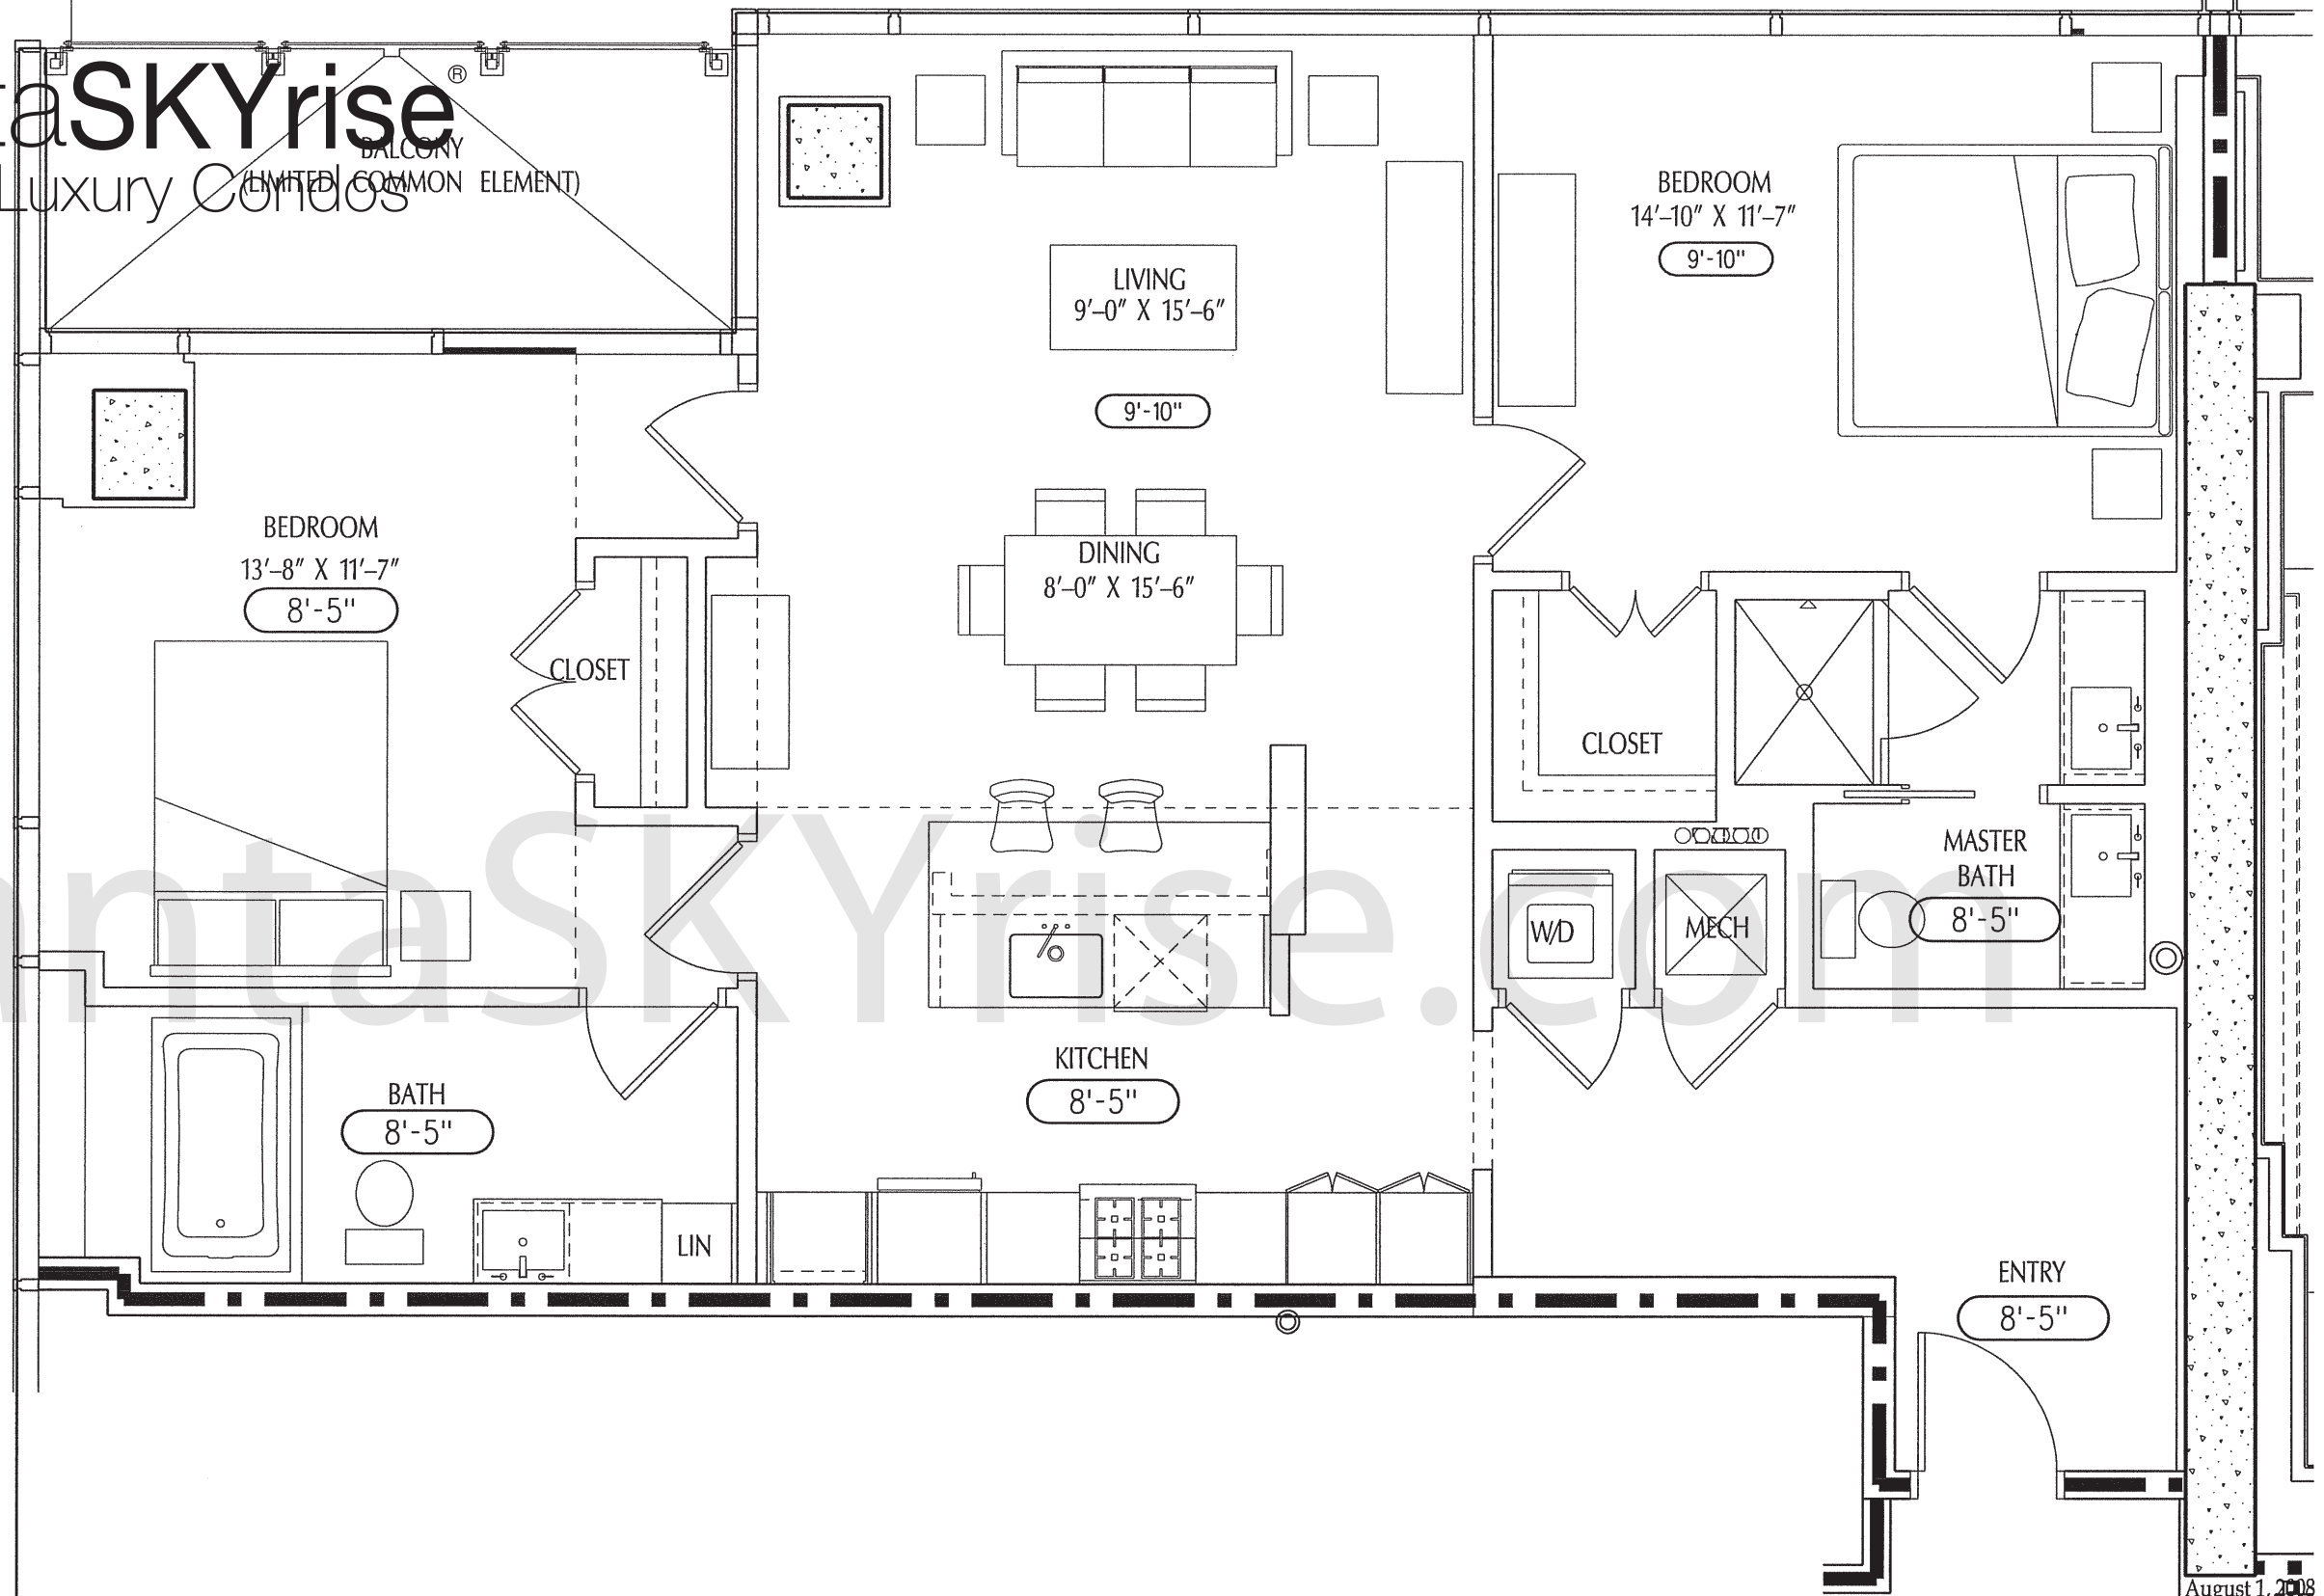

atlanta SKYrise

Atlanta Luxury Condos

UNIT TYPE: C-1
 LEVEL: 20
 (2 BEDROOM, 2 BATH)
 APPROXIMATE SALEABLE UNIT AREA: 1,240 SF
 APPROXIMATE BALCONY AREA: 92 SF

10 TERMINUS PLACE

ATLANTA, GEORGIA

August 1, 2008

This floor plan is APPROVED. Dimensions and square footage calculations shown hereon are only approximations. Any Unit Owner who is concerned about any representations regarding this floor plan should do his/her own investigation as to the dimensions, measurements and square footage of the Unit.