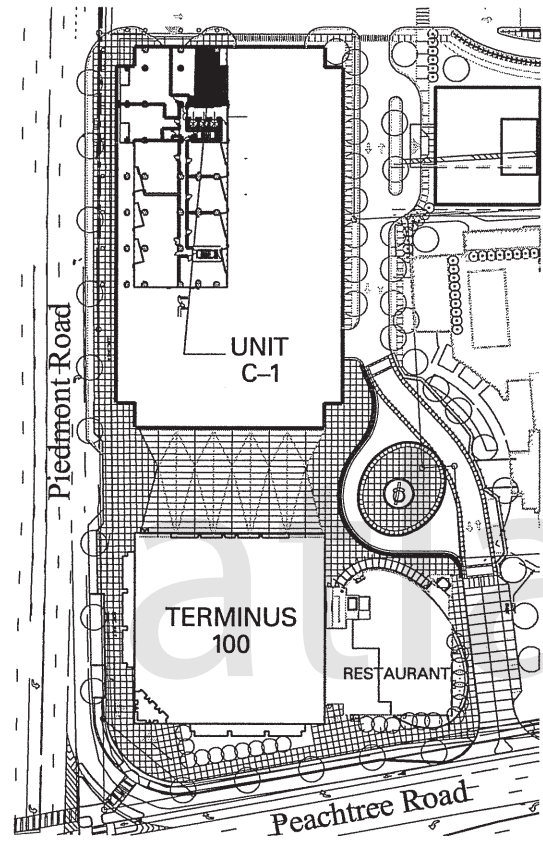

atlanta SKYrise

Atlanta Luxury Condos

UNIT TYPE: C-1
 LEVEL: 20
 (2 BEDROOM, 2 BATH)
 APPROXIMATE SALEABLE UNIT AREA: 1,240 SF
 APPROXIMATE BALCONY AREA: 92 SF

10 TERMINUS PLACE

ATLANTA, GEORGIA

August 1, 2008

This floor plan is APPROVED. Dimensions and square footage calculations shown hereon are only approximations. Any Unit Owner who is concerned about any representations regarding this floor plan should do his/her own investigation as to the dimensions, measurements and square footage of the Unit.