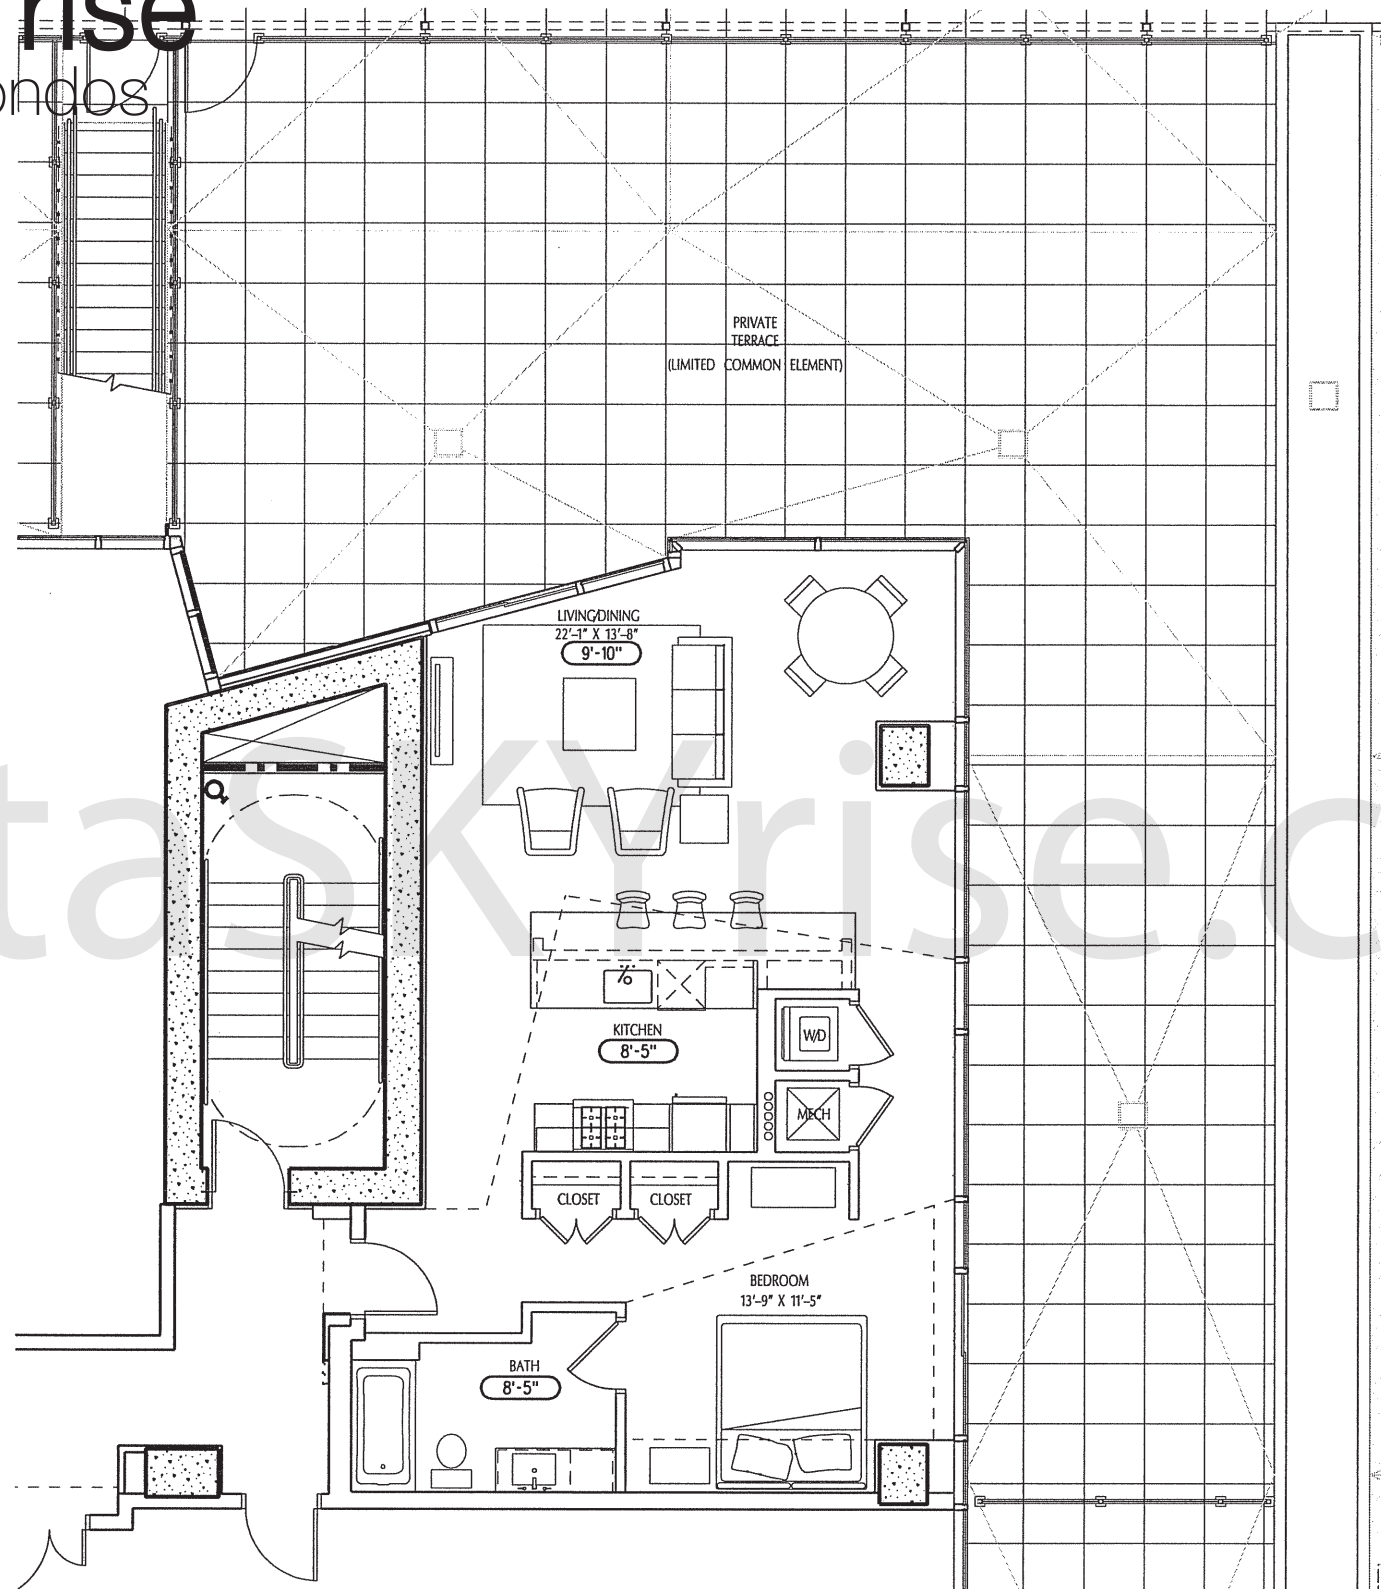

# atlantaSKYrise®

Atlanta Luxury Condos

UNIT TYPE: A-5A  
LEVEL 14  
(1 BEDROOM, 1 BATH)  
APPROXIMATE SALEABLE UNIT AREA: 930 SF  
APPROXIMATE TERRACE AREA: 1,763 SF

## 10 TERMINUS PLACE

ATLANTA, GEORGIA

August 1, 2008

This floor plan and the dimensions and square footage calculations shown hereon are only approximations. Any Unit Owner who is concerned about any representations regarding this floor plan should do his/her own investigation as to the dimensions, measurements and square footage of the Unit.