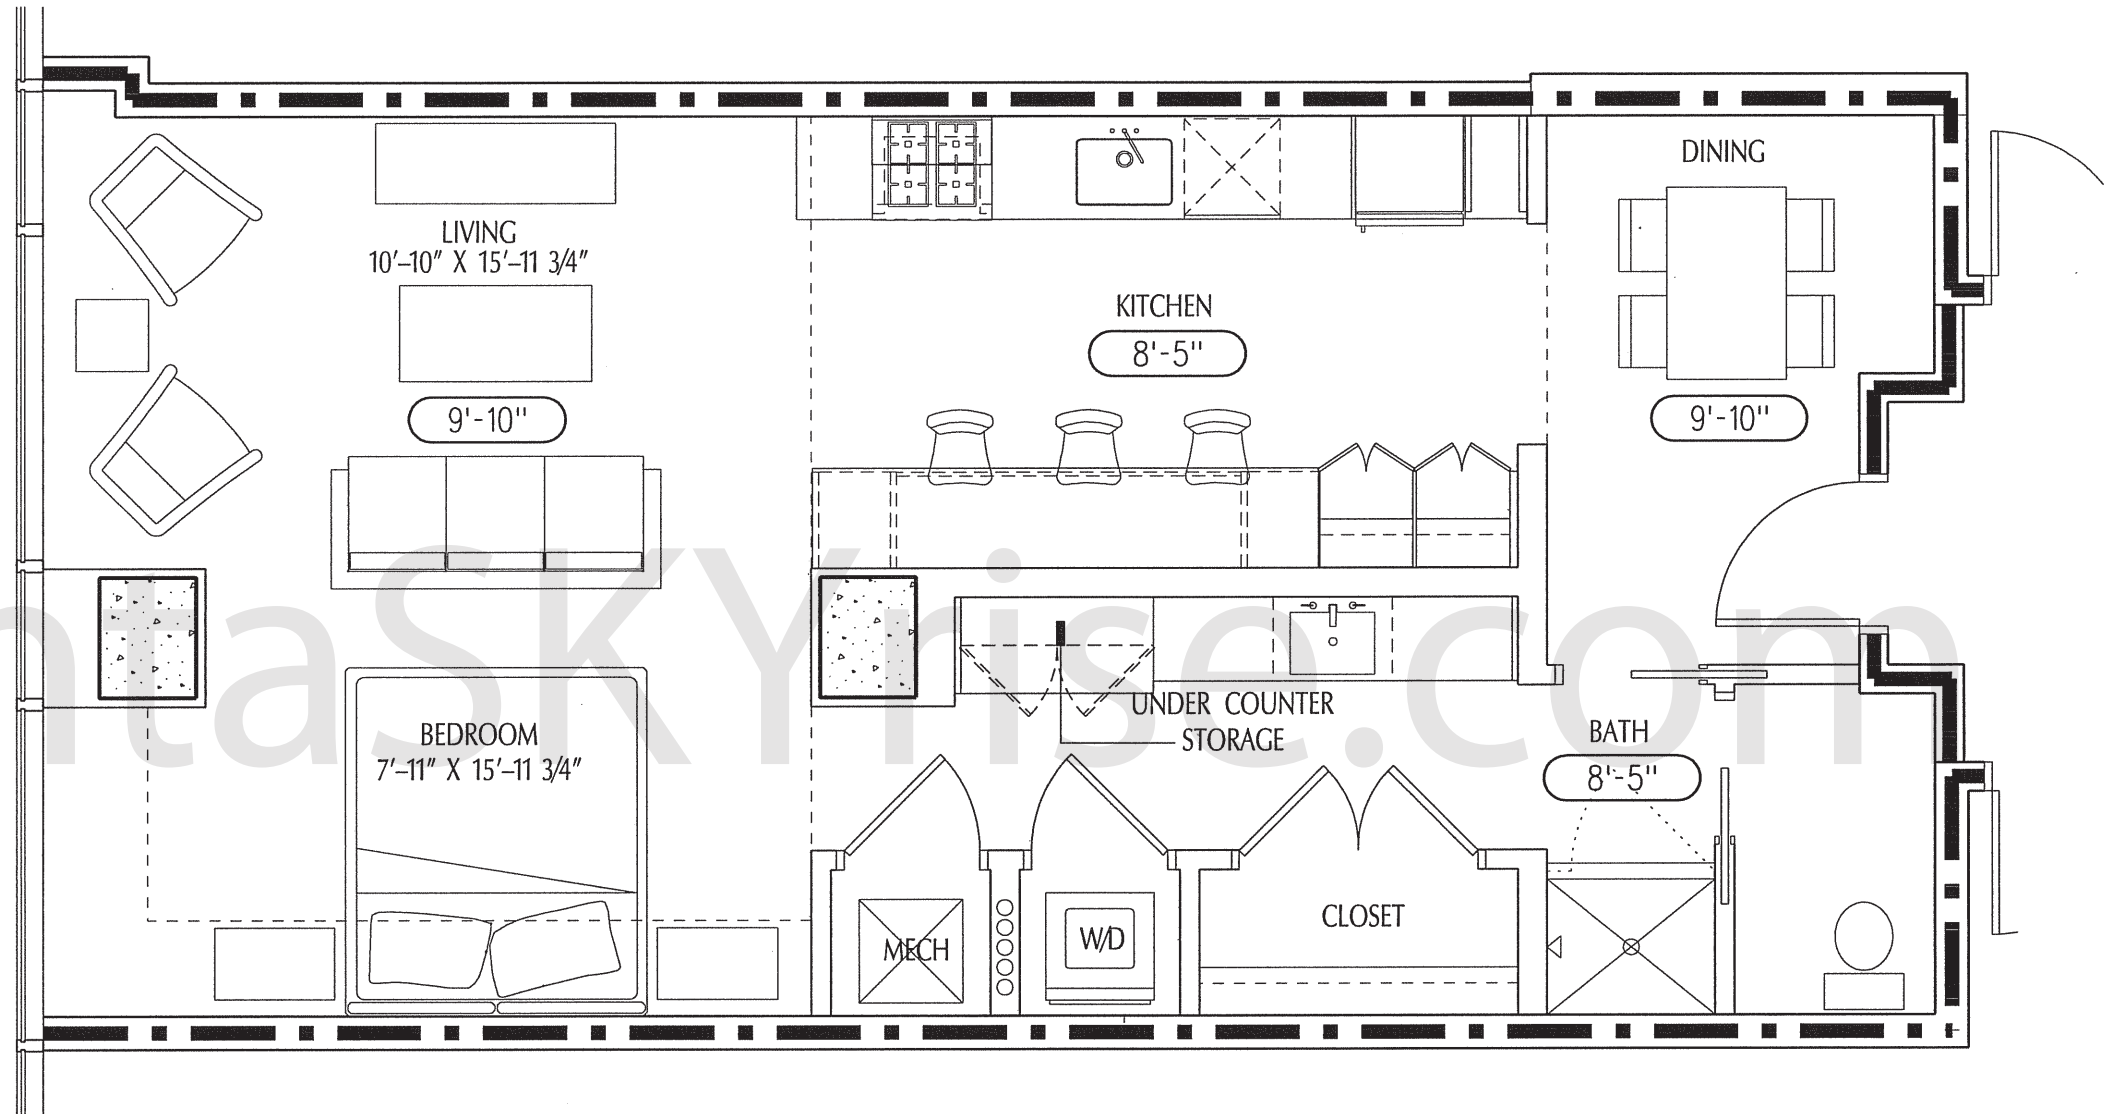

atlantaSKYrise®

Atlanta Luxury Condos

UNIT TYPE: A-1
LEVEL 20
(1 BEDROOM, 1 BATH)
APPROXIMATE SALEABLE UNIT AREA: 787 SF

10 TERMINUS PLACE

ATLANTA, GEORGIA

August 1, 2008

This floor plan and the dimensions and square footage calculations shown hereon are only approximations. Any Unit Owner who is concerned about any representations regarding this floor plan should do his/her own investigation as to the dimensions, measurements and square footage of the Unit.