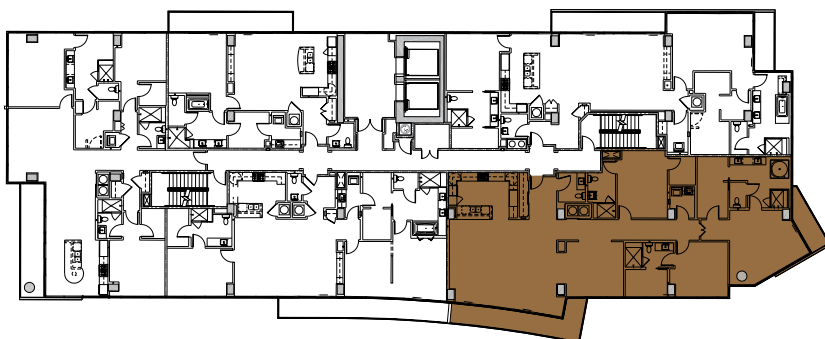

10 SIXTY FIVE

M I D T O W N

04 - Piedmont

atlanta**SKYrise**[®]
Atlanta Luxury Condos

2,853 Square Feet
3 Bedrooms + Den
3 1/2 Baths
28th - 35th Floors
Penthouse 1
Penthouse 2