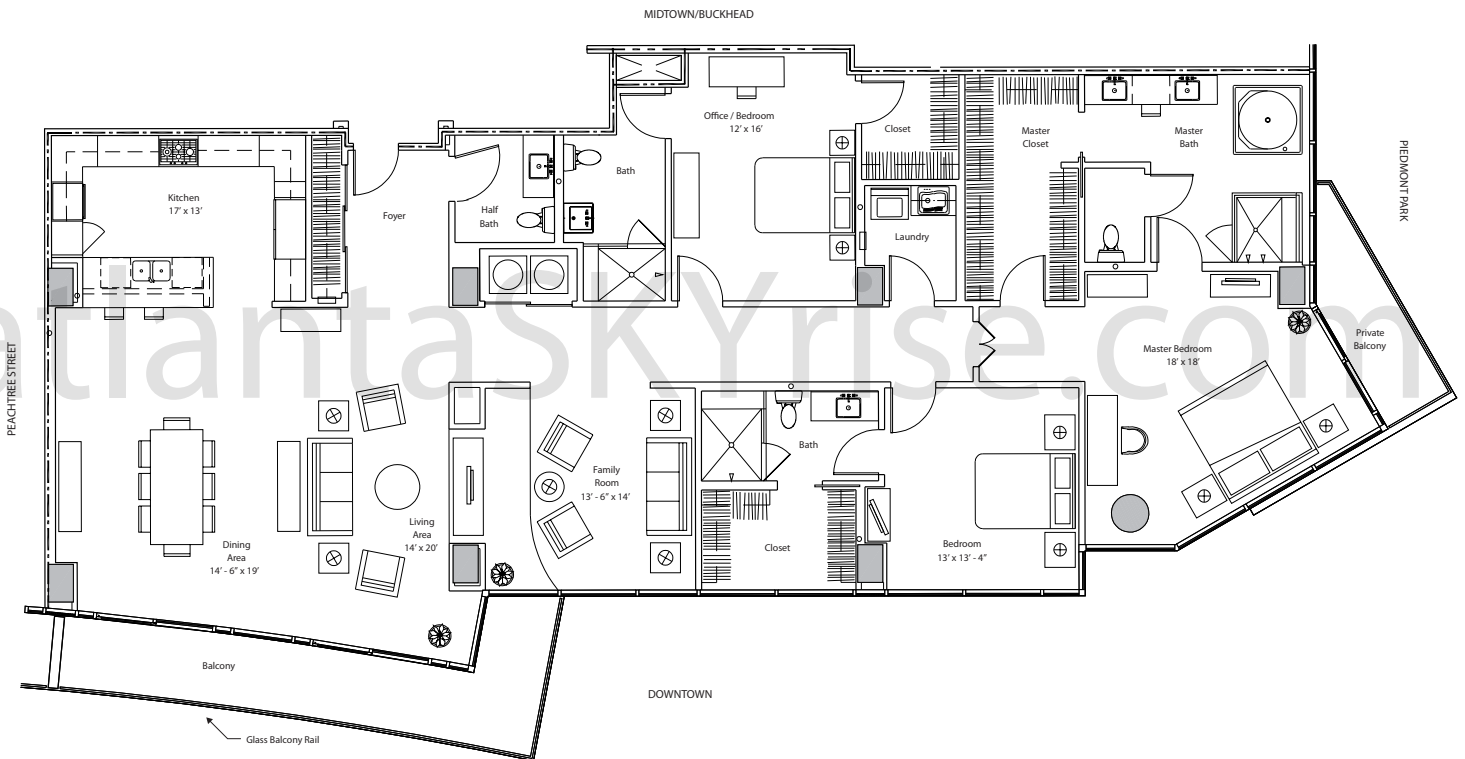

10 SIXTY FIVE

M I D T O W N

04 - Piedmont

atlanta**SKYrise**[®]
Atlanta Luxury Condos

2,853 Square Feet
3 Bedrooms + Den
3 1/2 Baths
28th - 35th Floors
Penthouse 1
Penthouse 2