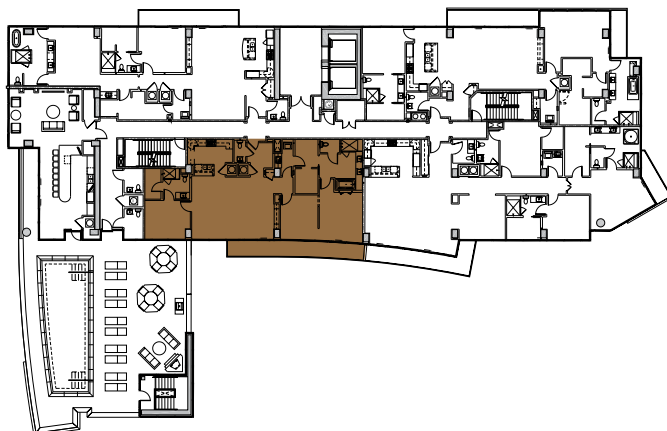

### 03 - Grant B

atlanta**SKYrise**<sup>®</sup>  
Atlanta Luxury Condos

MIDTOWN / BUCKHEAD

1,995 Square Feet  
2 Bedrooms  
2 1/2 Baths  
28<sup>th</sup> Floor