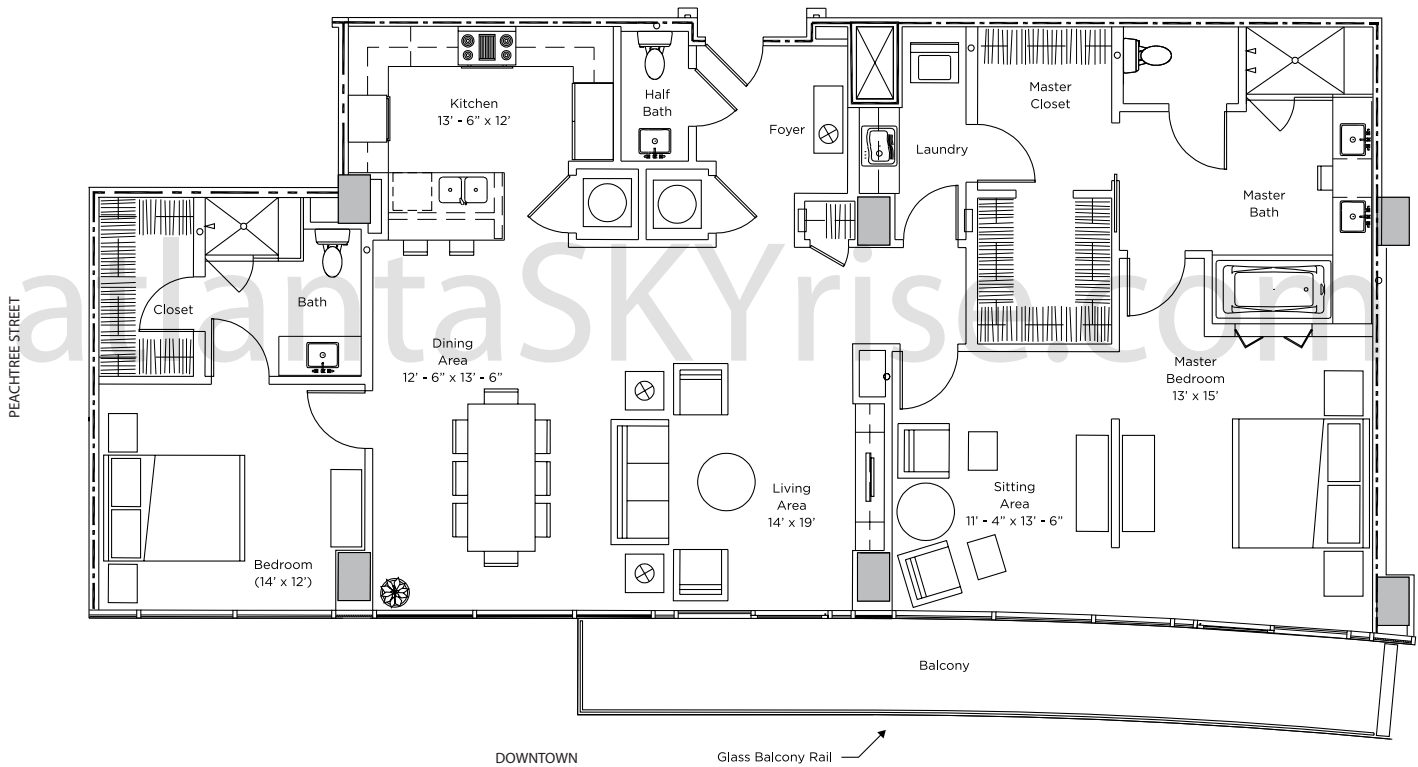

# 10 SIXTY FIVE

## M I D T O W N

### 03 - Grant B

atlanta**SKYrise**<sup>®</sup>  
Atlanta Luxury Condos

MIDTOWN / BUCKHEAD

1,995 Square Feet  
2 Bedrooms  
2 1/2 Baths  
28<sup>th</sup> Floor