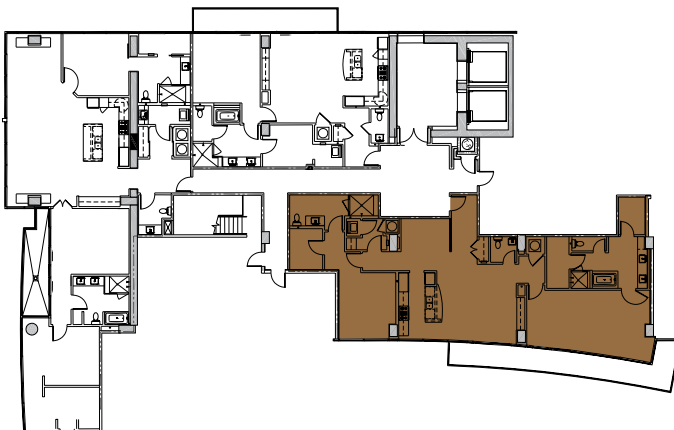

10 SIXTY FIVE

M I D T O W N

03 - Grant A

atlanta**SKYrise**[®]
Atlanta Luxury Condos

MIDTOWN / BUCKHEAD

DOWNTOWN

1,954 Square Feet
2 Bedrooms
2 1/2 Baths
27th Floor