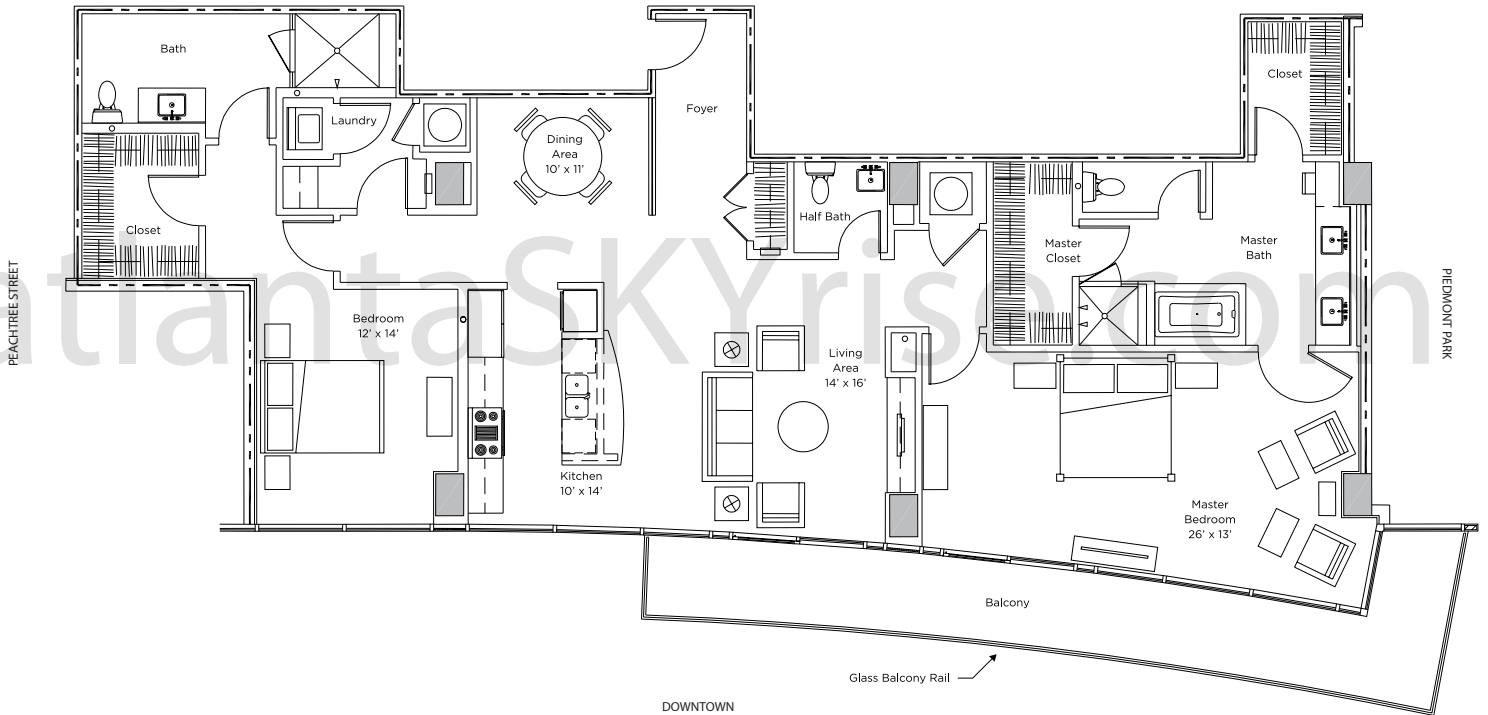

10 SIXTY FIVE

M I D T O W N

03 - Grant A

atlanta**SKYrise**[®]
Atlanta Luxury Condos

MIDTOWN / BUCKHEAD

DOWNTOWN

1,954 Square Feet
2 Bedrooms
2 1/2 Baths
27th Floor