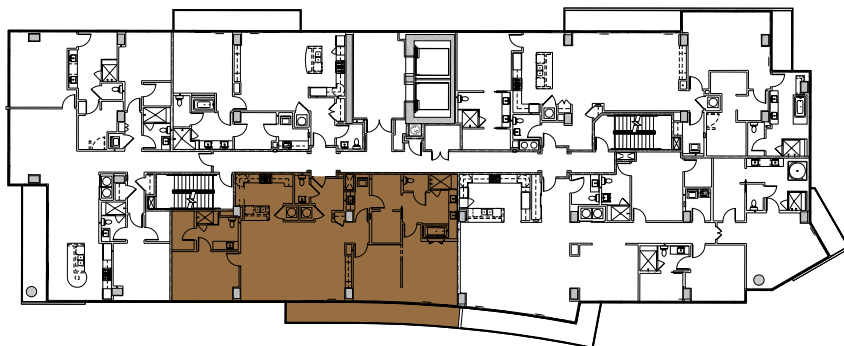

10 SIXTY FIVE M I D T O W N

03 - Grant

atlanta**SKY**rise®
Atlanta Luxury Condos

2,002 Square Feet

2 Bedrooms

2 1/2 Baths

28th - 35th Floors

Penthouse 1

Penthouse 2