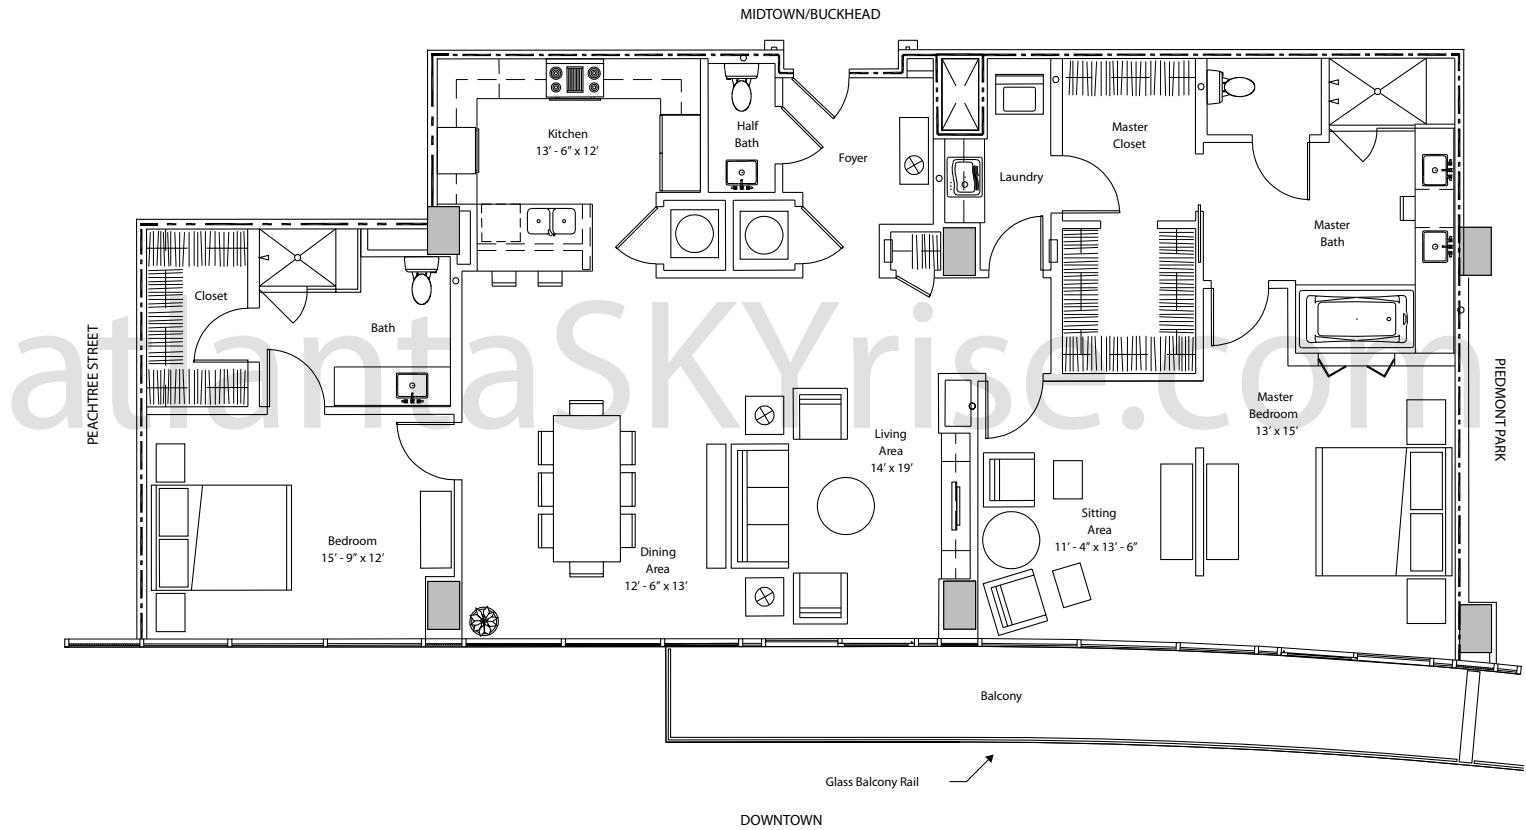

10 SIXTY FIVE M I D T O W N

03 - Grant

atlanta**SKY**rise®
Atlanta Luxury Condos

2,002 Square Feet

2 Bedrooms

2 1/2 Baths

28th - 35th Floors

Penthouse 1

Penthouse 2