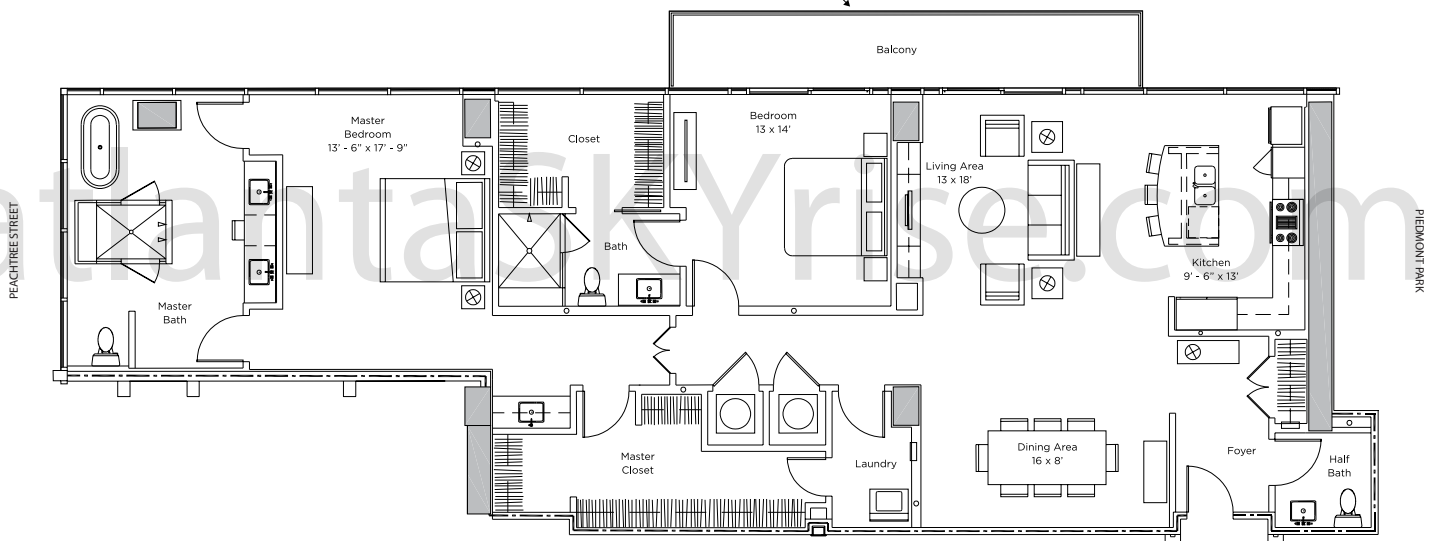

10 SIXTY FIVE

M I D T O W N

01 - Chastain B

atlanta**SKYrise**[®]
Atlanta Luxury Condos

MIDTOWN / BUCKHEAD

Glass Balcony Rail

DOWNTOWN

2,061 Square Feet
2 Bedrooms
2 1/2 Baths
28th Floor