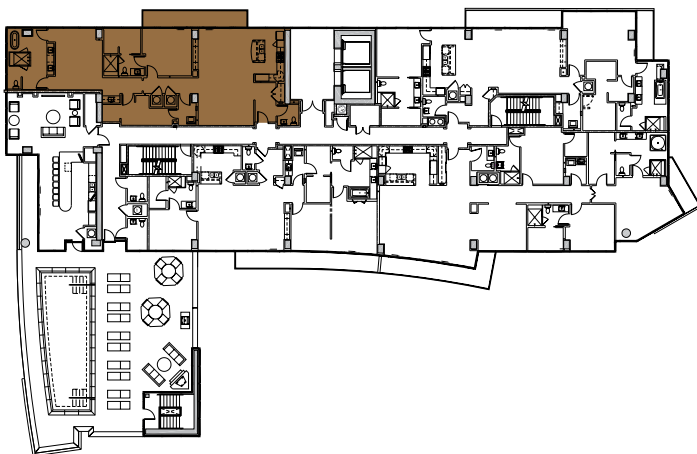

10 SIXTY FIVE

M I D T O W N

01 - Chastain B

atlanta**SKYrise**[®]
Atlanta Luxury Condos

MIDTOWN / BUCKHEAD

Glass Balcony Rail

DOWNTOWN

2,061 Square Feet
2 Bedrooms
2 1/2 Baths
28th Floor