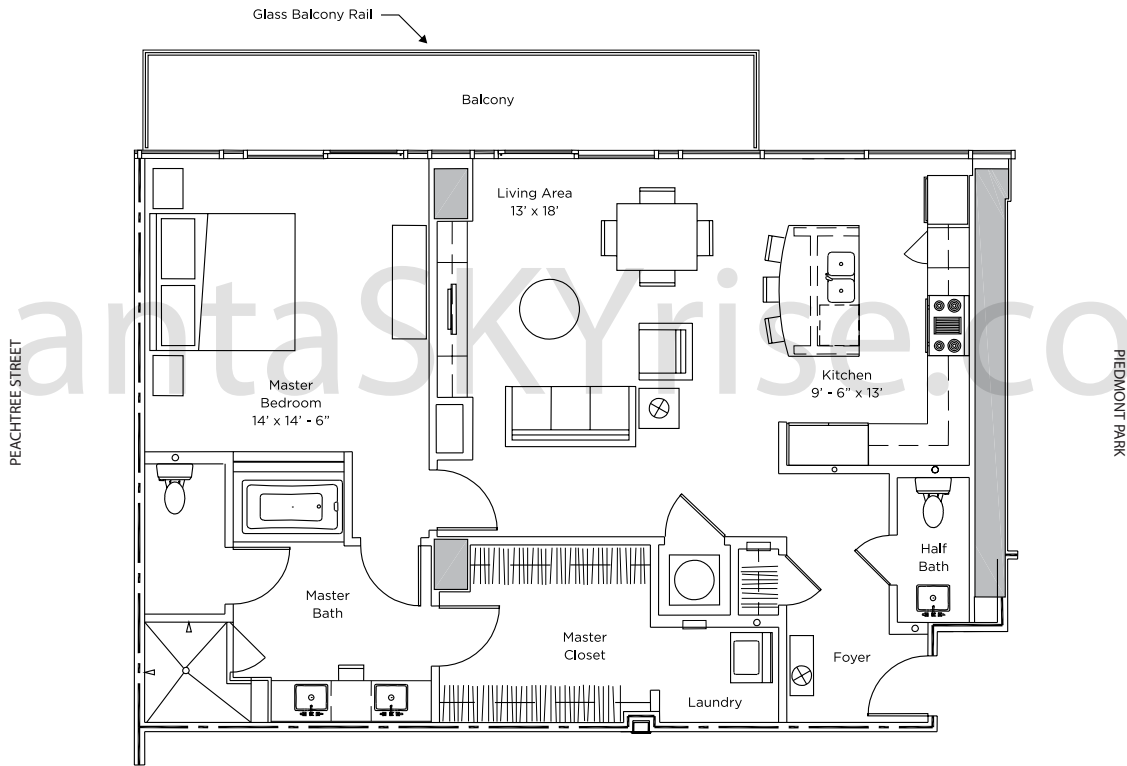

10 SIXTY FIVE

M I D T O W N

01 - Chastain A

atlanta**SKYrise**[®]
Atlanta Luxury Condos

MIDTOWN / BUCKHEAD

DOWNTOWN

1,186 Square Feet

1 Bedroom

1 1/2 Baths

27th Floor