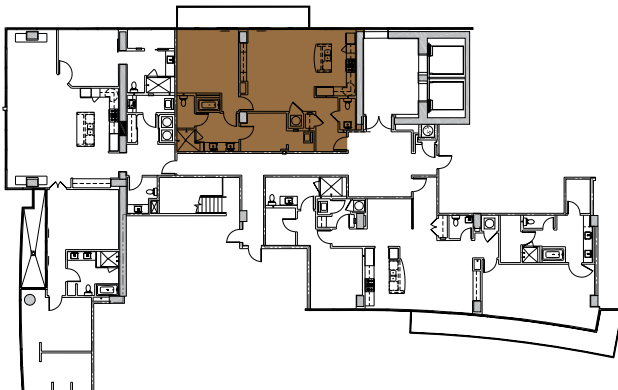

10 SIXTY FIVE

M I D T O W N

01 - Chastain A

atlanta**SKYrise**[®]
Atlanta Luxury Condos

MIDTOWN / BUCKHEAD

DOWNTOWN

1,186 Square Feet

1 Bedroom

1 1/2 Baths

27th Floor