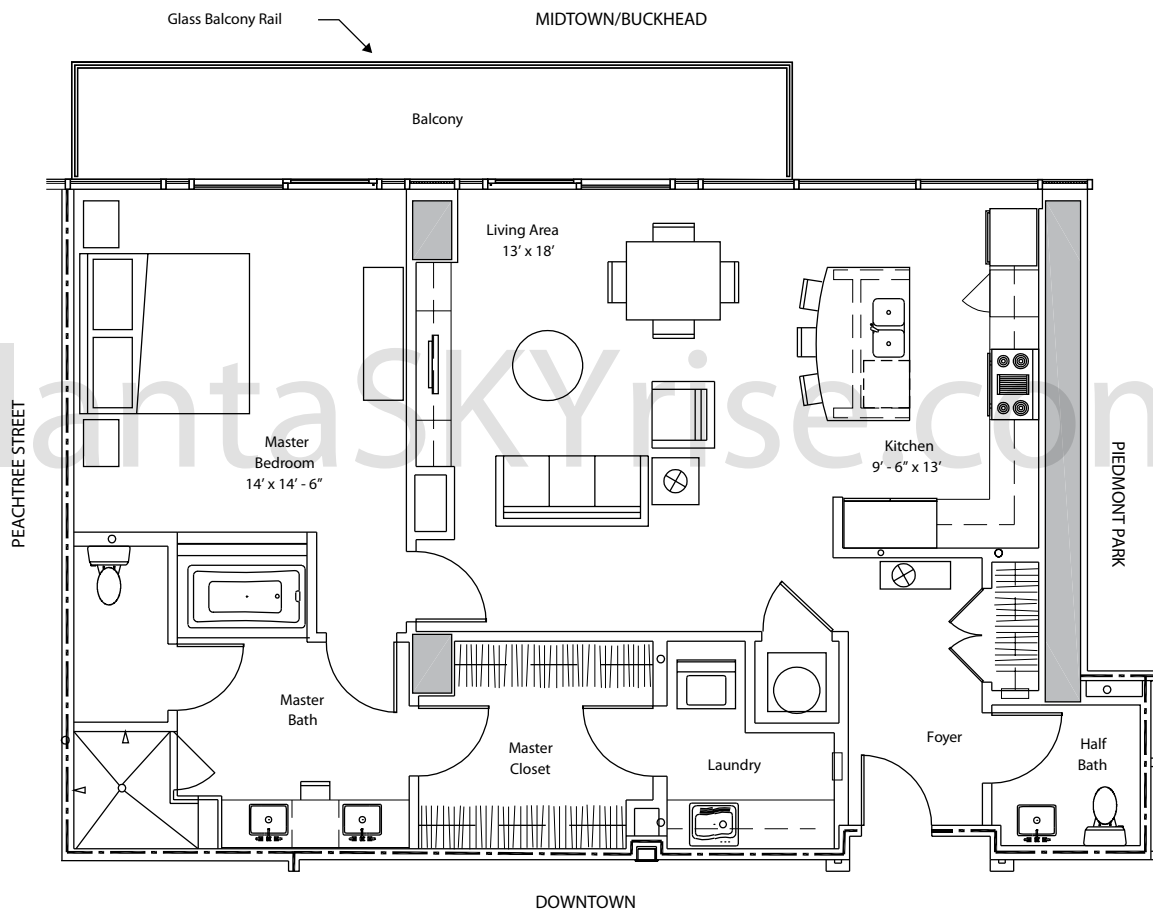

10 SIXTY FIVE

M I D T O W N

01 - Chastain

atlanta**SKY**rise[®]
Atlanta Luxury Condos

1,211 Square Feet
1 Bedroom
1 1/2 Baths
29 th - 35 th Floors
Penthouse 1
Penthouse 2