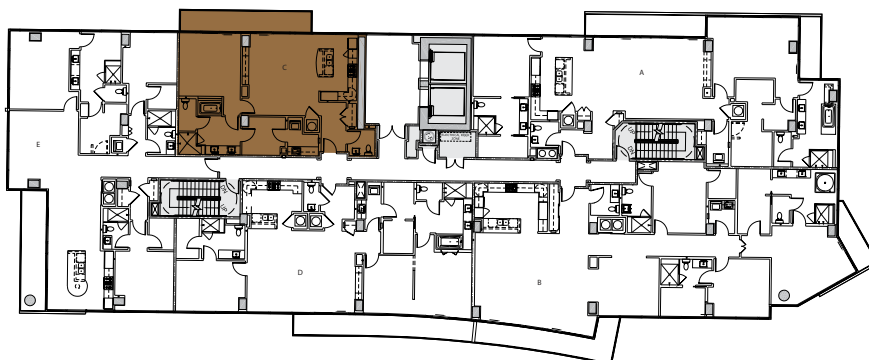

10 SIXTY FIVE

M I D T O W N

01 - Chastain

atlanta**SKY**rise[®]
Atlanta Luxury Condos

1,211 Square Feet
1 Bedroom
1 1/2 Baths
29 th - 35 th Floors
Penthouse 1
Penthouse 2