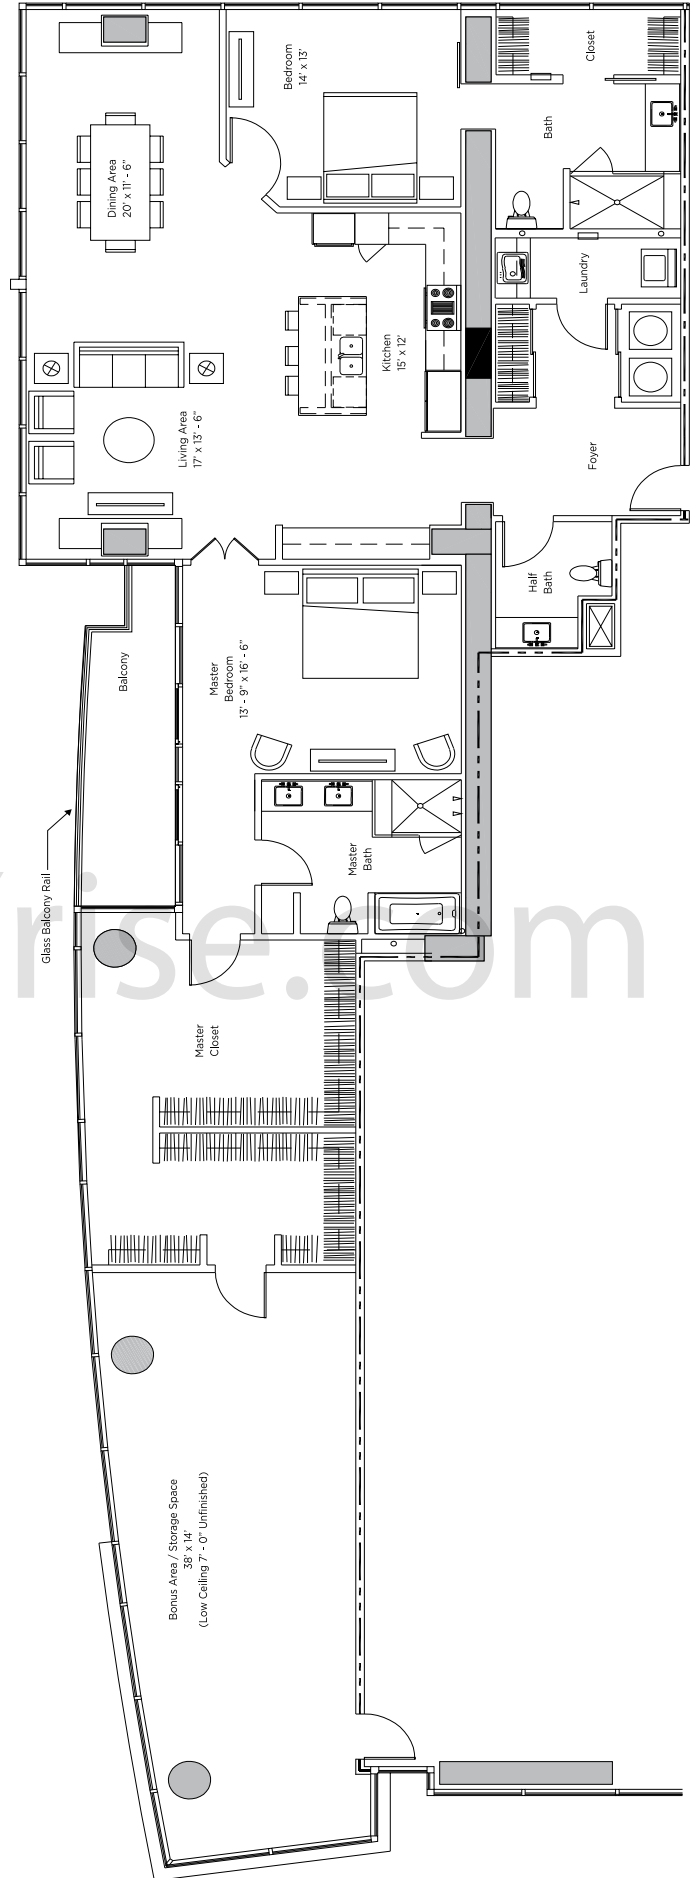

atlantaSKYrise®

Atlanta Luxury Condos

MIDTOWN / BUCKHEAD

DOWNTOWN

atlantaSKYrise.com

10 SIXTY FIVE

M I D T O W N

02 - Centennial A

2,248 Square Feet

2 Bedrooms

2 1/2 Baths

27th Floor