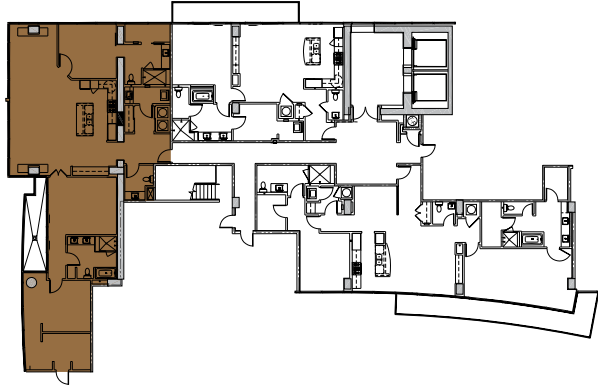

atlantaSKYrise®

Atlanta Luxury Condos

MIDTOWN / BUCKHEAD

DOWNTOWN

atlantaSKYrise.com

10 SIXTY FIVE

M I D T O W N

02 - Centennial A

2,248 Square Feet

2 Bedrooms

2 1/2 Baths

27th Floor