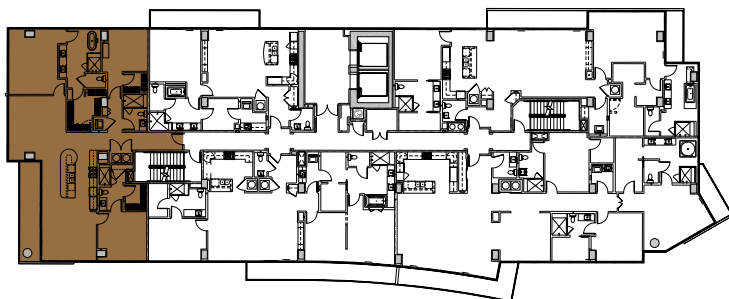

### 02 - Centennial

atlanta**SKYrise**<sup>®</sup>  
Atlanta Luxury Condos

PEACHTREE STREET

2,285 Square Feet

3 Bedrooms

3 Baths

29<sup>th</sup> - 35<sup>th</sup> Floors

Penthouse 1