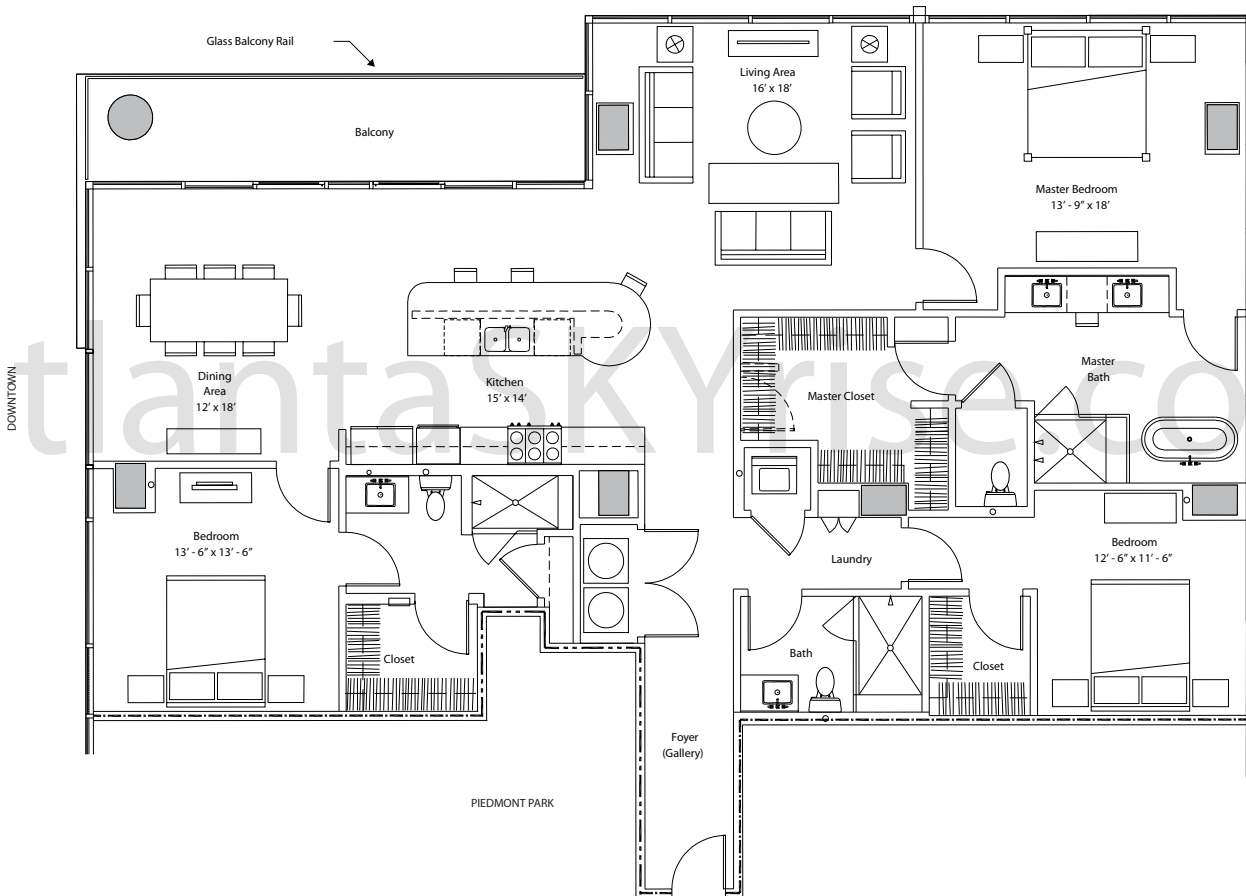

# 10 SIXTY FIVE

## M I D T O W N

### 02 - Centennial

atlanta**SKYrise**<sup>®</sup>  
Atlanta Luxury Condos

PEACHTREE STREET

2,285 Square Feet

3 Bedrooms

3 Baths

29<sup>th</sup> - 35<sup>th</sup> Floors

Penthouse 1