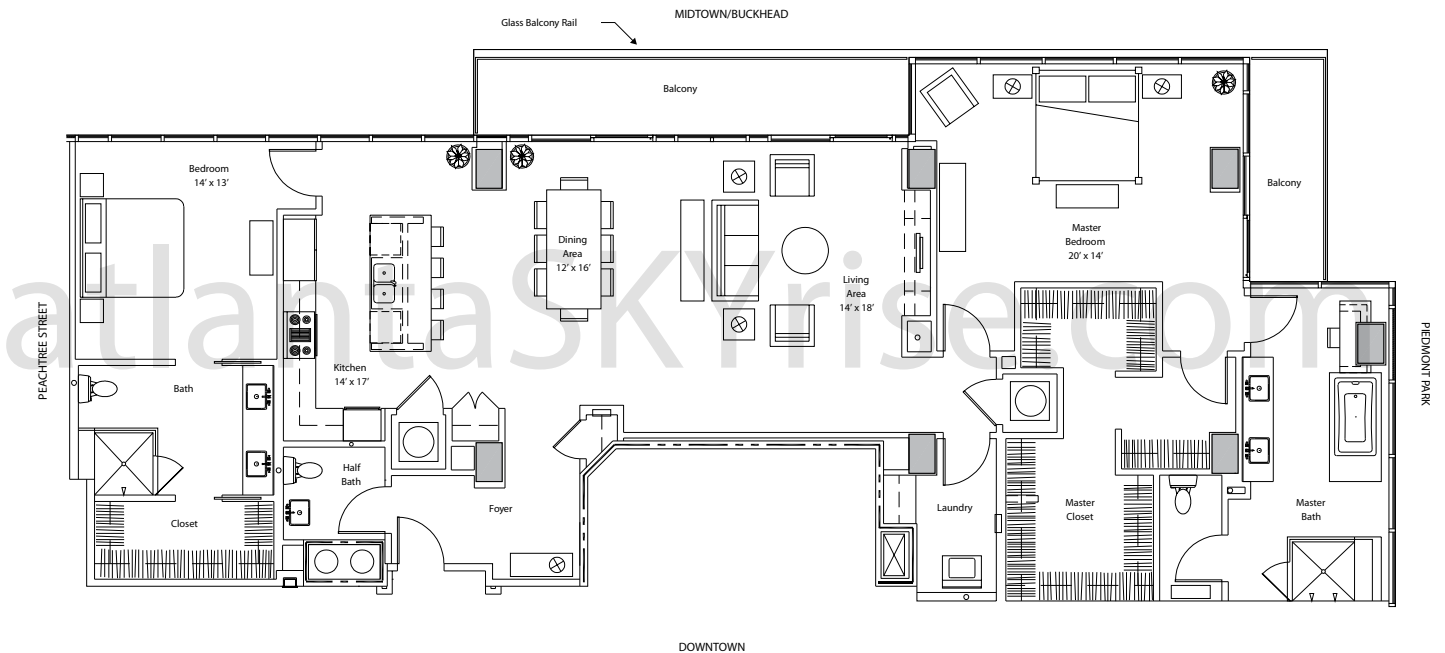

10 SIXTY FIVE M I D T O W N

05 - Ansley

atlanta**SKYrise**[®]
Atlanta Luxury Condos

2,272 Square Feet

2 Bedrooms

2 1/2 Baths

28th - 35th Floors

Penthouse 1

Penthouse 2