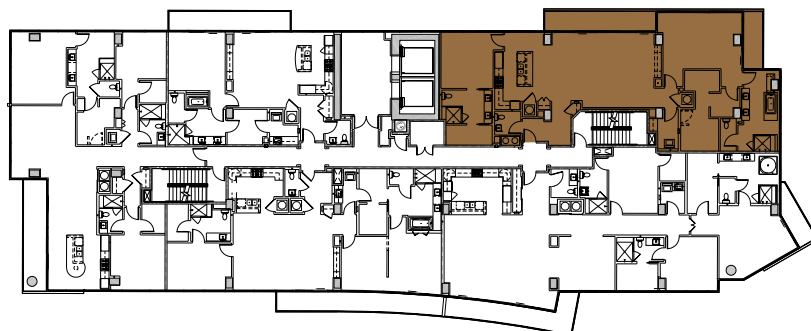

10 SIXTY FIVE M I D T O W N

05 - Ansley

atlanta**SKYrise**[®]
Atlanta Luxury Condos

2,272 Square Feet

2 Bedrooms

2 1/2 Baths

28th - 35th Floors

Penthouse 1

Penthouse 2