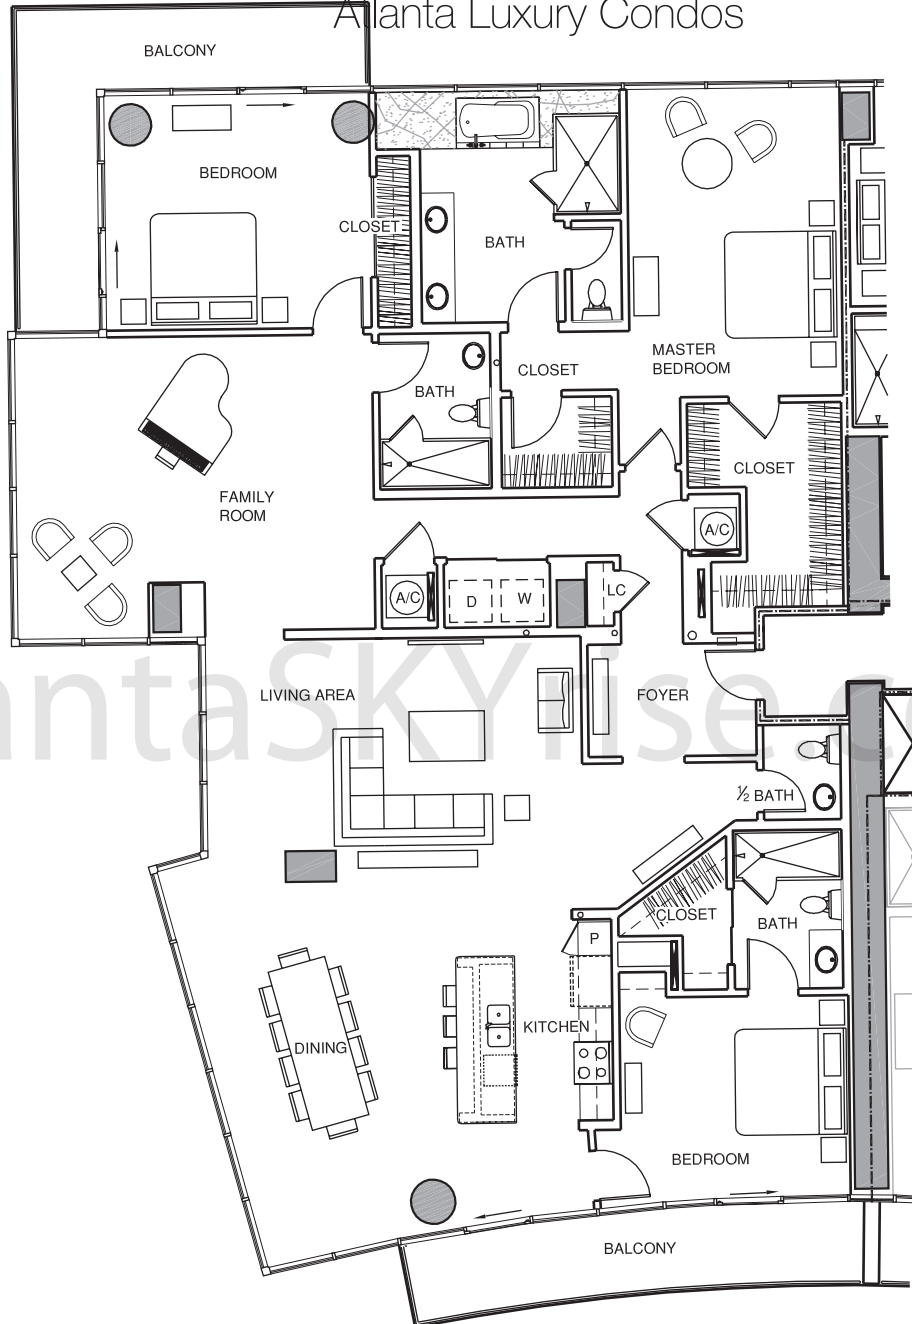

atlantaSKYrise®
Atlanta Luxury Condos

atlantaSKYrise.com

THREE BEDROOMS / THREE AND A HALF BATHROOMS

2974 Interior Square Footage

319 Balcony/Terrace Square Footage

3293 Total Square Footage

This floorplan is based on current development plans, which are subject to change without notice. The square footage calculations shown are only approximations and no representation is made as to the accuracy of such figures. Square footage figures include interior wall thicknesses and one-half of exterior and other perimeter wall and demising wall thicknesses. The as-built square footage of any unit may vary from the square footage shown, and there shall be no obligation to investigate, recalculate, or revise such square footage figures to reflect actual as-built conditions.