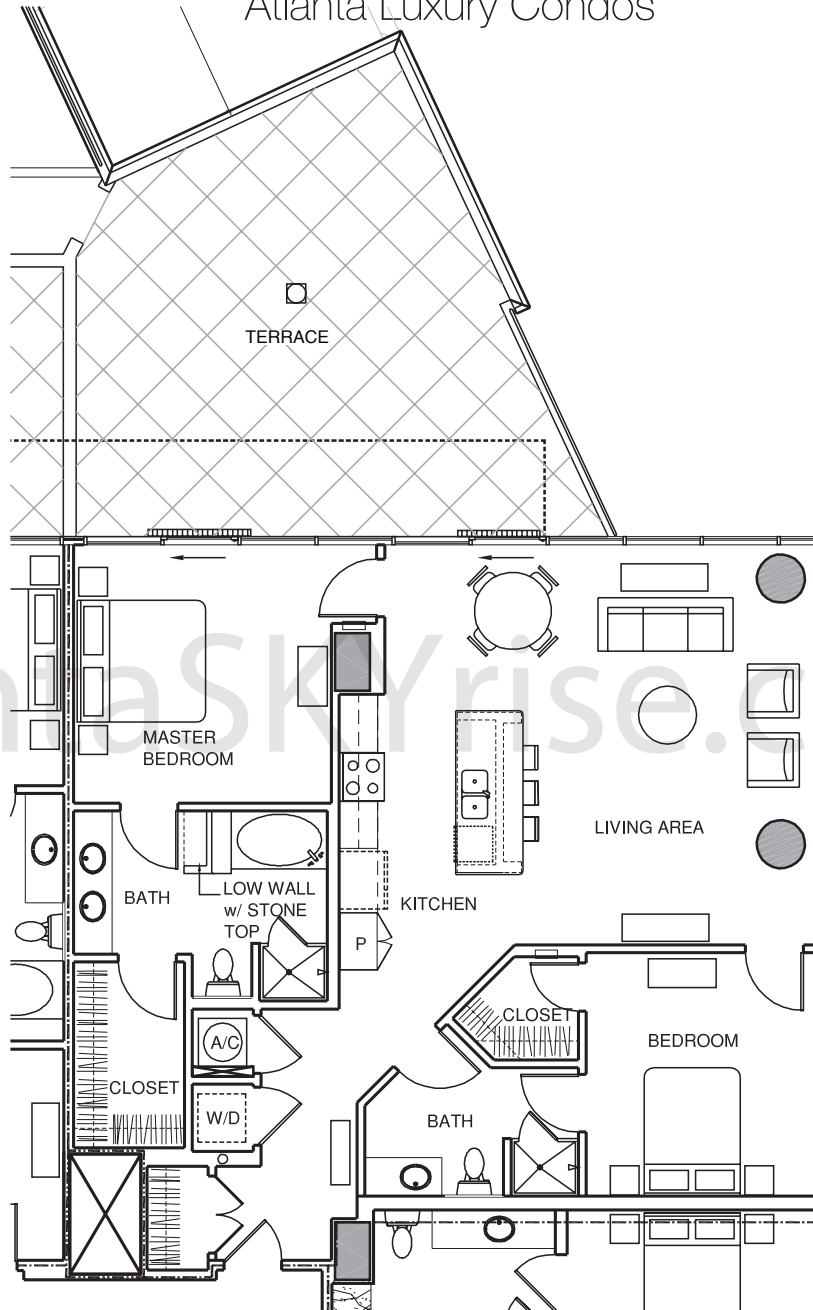

atlanta**SKYrise**[®]
Atlanta Luxury Condos

TWO BEDROOMS / TWO BATHROOMS

1386 Interior Square Footage
523 Balcony/Terrace Square Footage

1909 Total Square Footage

This floorplan is based on current development plans, which are subject to change without notice. The square footage calculations shown are only approximations and no representation is made as to the accuracy of such figures. Square footage figures include interior wall thicknesses and one-half of exterior and other perimeter wall and demising wall thicknesses. The as-built square footage of any unit may vary from the square footage shown, and there shall be no obligation to investigate, recalculate, or revise such square footage figures to reflect actual as-built conditions.