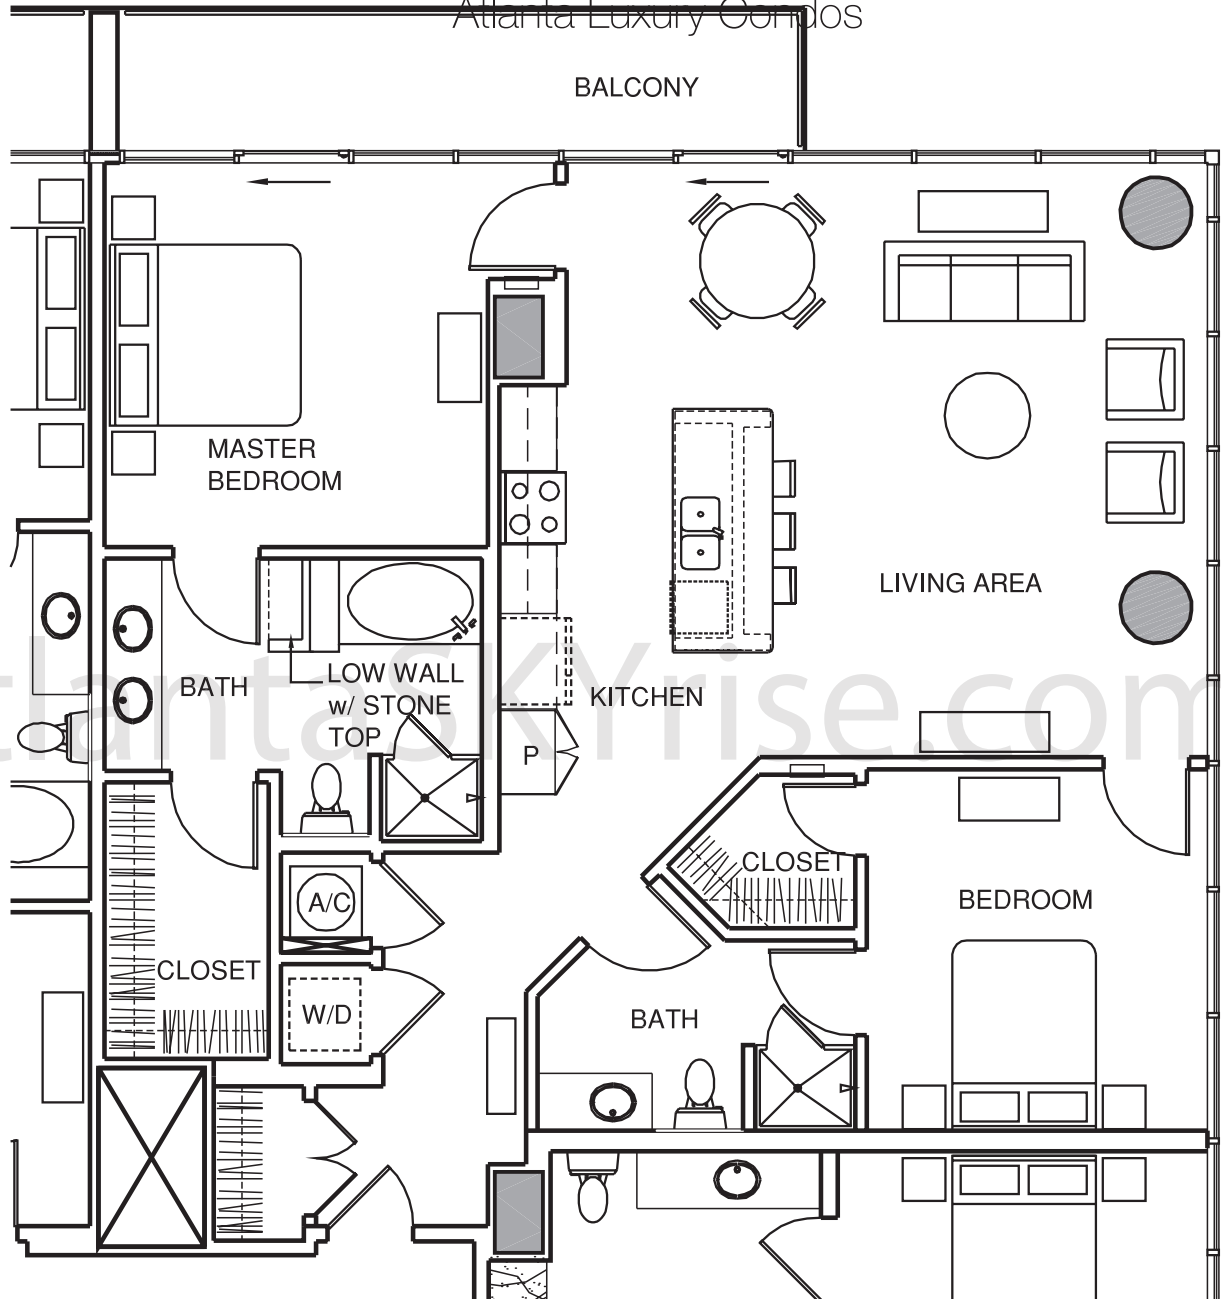

atlanta**SKYrise**[®]
Atlanta Luxury Condos

TWO BEDROOMS / TWO BATHROOMS

1386 Interior Square Footage
 122 Balcony/Terrace Square Footage

 1508 Total Square Footage

This floorplan is based on current development plans, which are subject to change without notice. The square footage calculations shown are only approximations and no representation is made as to the accuracy of such figures. Square footage figures include interior wall thicknesses and one-half of exterior and other perimeter wall and demising wall thicknesses. The as-built square footage of any unit may vary from the square footage shown, and there shall be no obligation to investigate, recalculate, or revise such square footage figures to reflect actual as-built conditions.