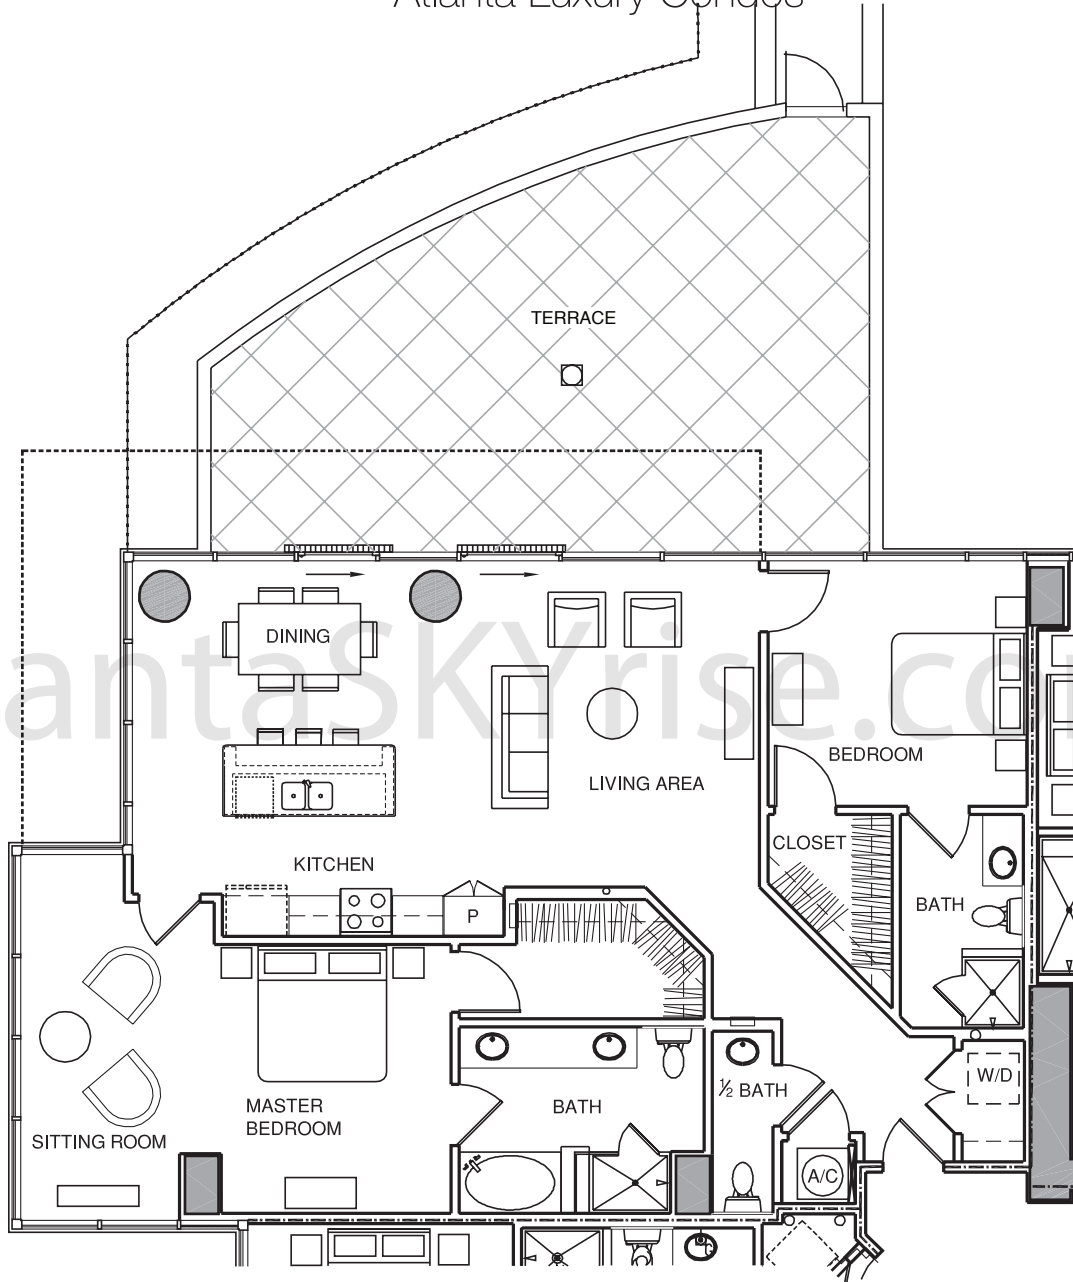

atlantaSKYrise®
Atlanta Luxury Condos

TWO BEDROOMS / TWO AND A HALF BATHROOMS

1563 Interior Square Footage

554 Balcony/Terrace Square Footage

2117 Total Square Footage

This floorplan is based on current development plans, which are subject to change without notice. The square footage calculations shown are only approximations and no representation is made as to the accuracy of such figures. Square footage figures include interior wall thicknesses and one-half of exterior and other perimeter wall and demising wall thicknesses. The as-built square footage of any unit may vary from the square footage shown, and there shall be no obligation to investigate, recalculate, or revise such square footage figures to reflect actual as-built conditions.