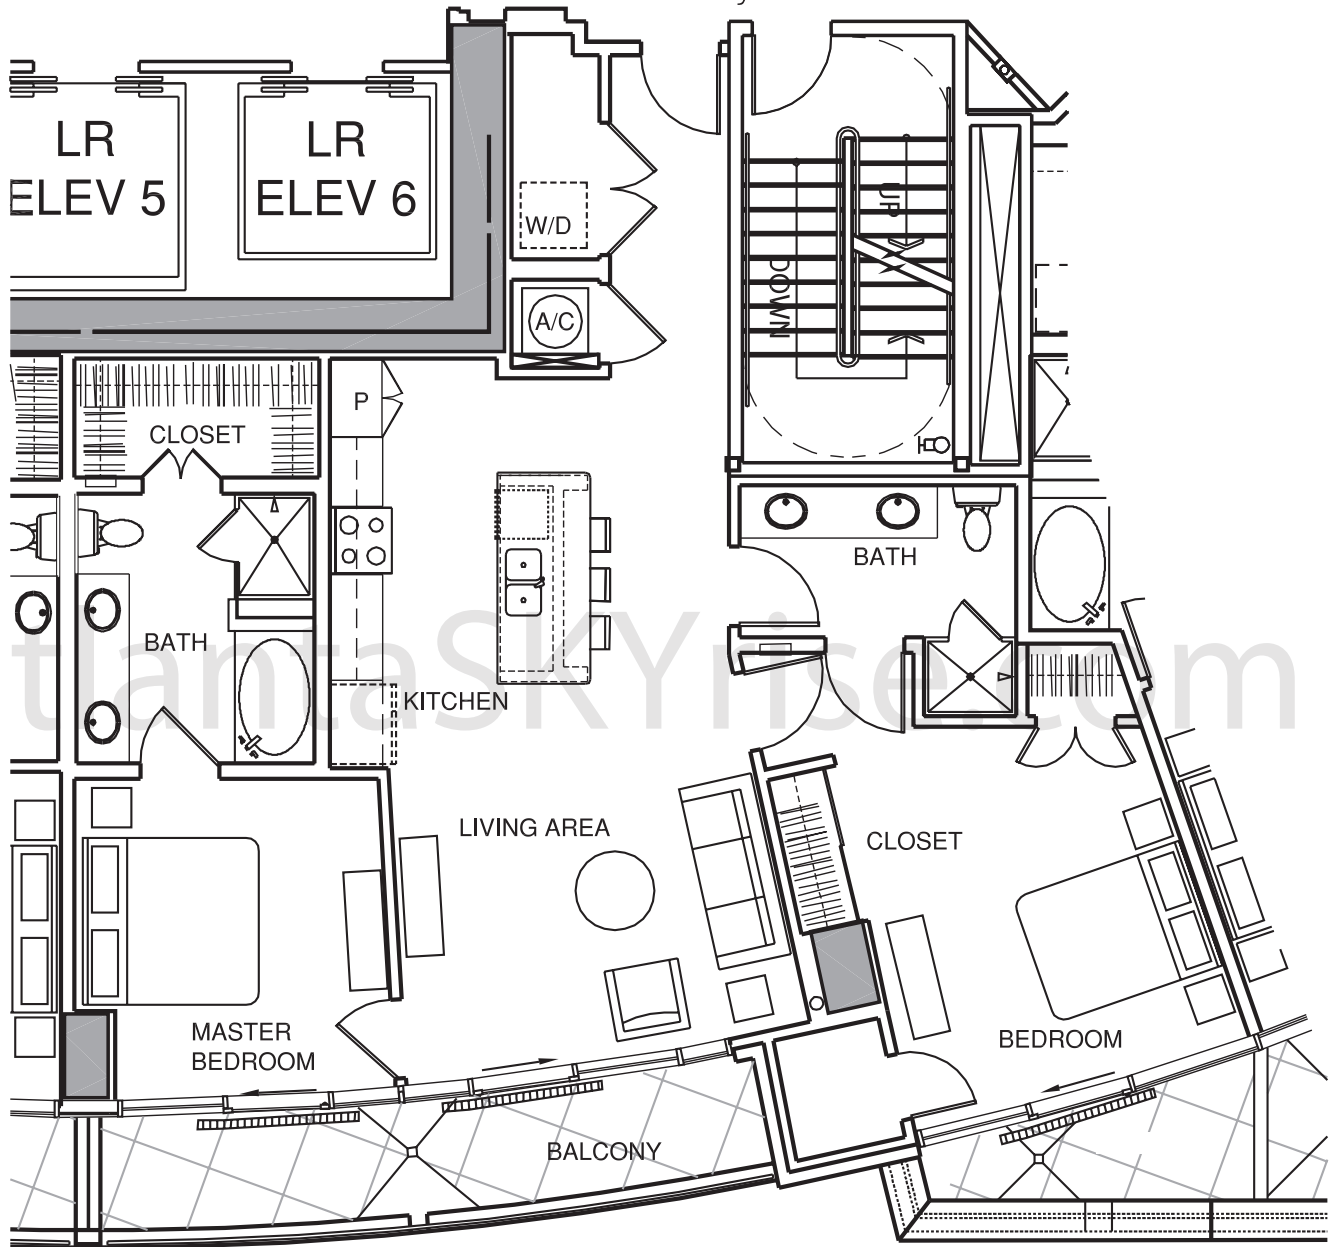

atlanta**SKYrise**[®]
Atlanta Luxury Condos

TWO BEDROOMS / TWO BATHROOMS

1213 Interior Square Footage
 181 Balcony/Terrace Square Footage

 1394 Total Square Footage

This floorplan is based on current development plans, which are subject to change without notice. The square footage calculations shown are only approximations and no representation is made as to the accuracy of such figures. Square footage figures include interior wall thicknesses and one-half of exterior and other perimeter wall and demising wall thicknesses. The as-built square footage of any unit may vary from the square footage shown, and there shall be no obligation to investigate, recalculate, or revise such square footage figures to reflect actual as-built conditions.