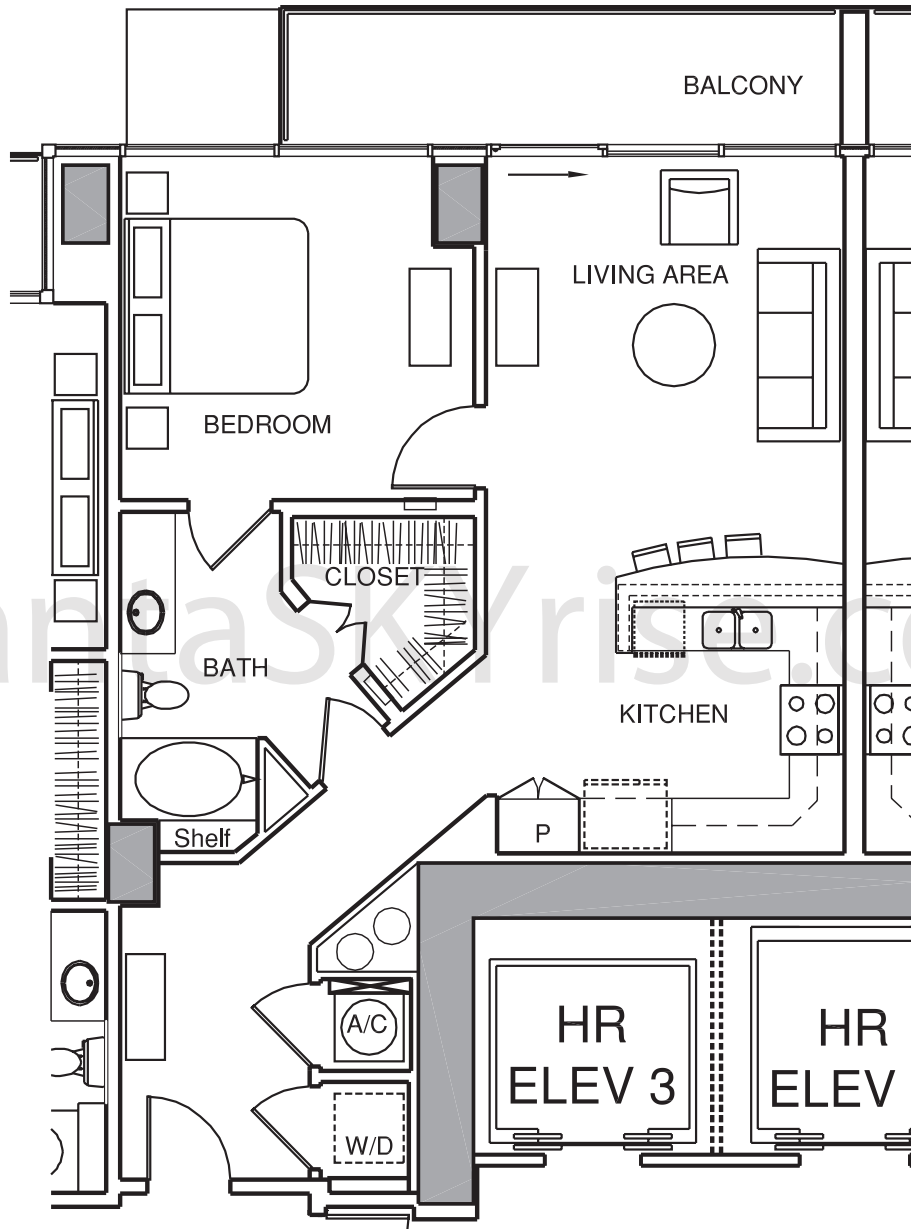

atlanta**SKYrise**<sup>®</sup>  
Atlanta Luxury Condos

ONE BEDROOM / ONE BATHROOM

879 Interior Square Footage  
 104 Balcony/Terrace Square Footage  

---

 983 Total Square Footage

This floorplan is based on current development plans, which are subject to change without notice. The square footage calculations shown are only approximations and no representation is made as to the accuracy of such figures. Square footage figures include interior wall thicknesses and one-half of exterior and other perimeter wall and demising wall thicknesses. The as-built square footage of any unit may vary from the square footage shown, and there shall be no obligation to investigate, recalculate, or revise such square footage figures to reflect actual as-built conditions.